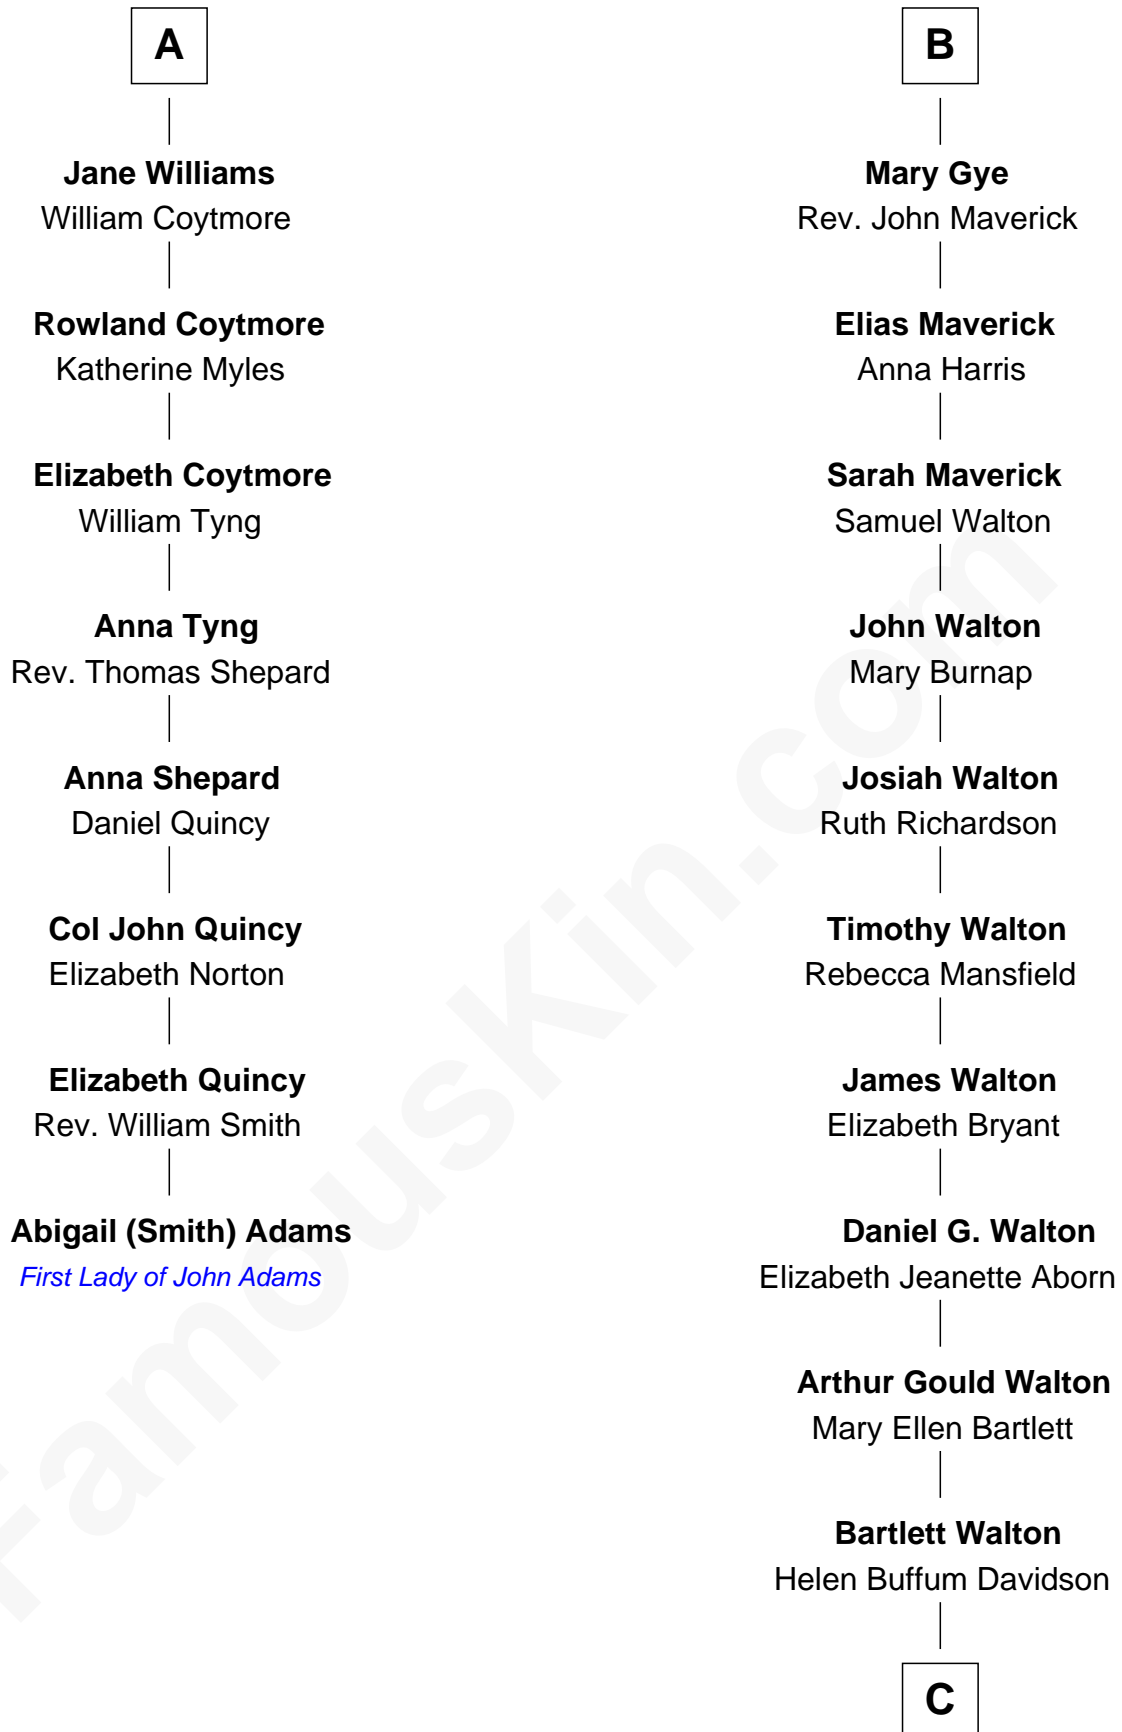

FamousKin.com

Relationship Chart of

Abigail (Smith) Adams

First Lady of President John Adams

14th cousin 4 times removed of

A. Bartlett Giamatti

Major League Baseball Commissioner

C

Mary Claybaugh Walton
Valentine John Giamatti

A. Bartlett Giamatti
Major League Baseball Commissioner

FamousKin.com