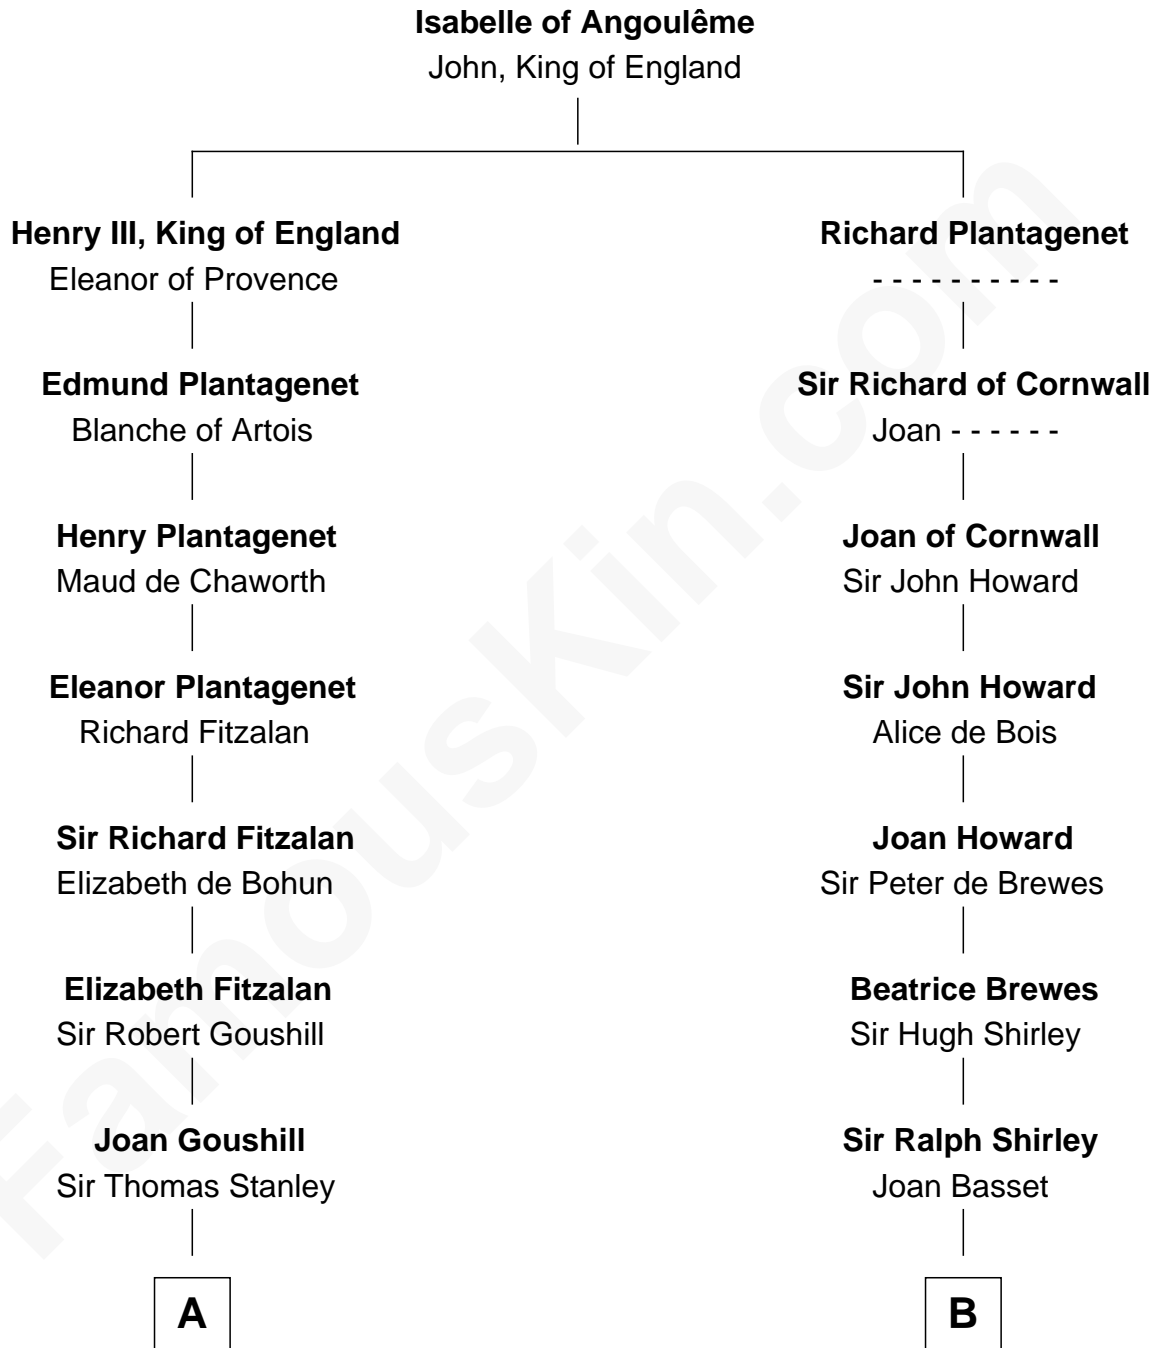

FamousKin.com

Relationship Chart of

Abigail (Smith) Adams

First Lady of President John Adams

18th cousin 3 times removed of

William Henry Moore

Co-Founder, U.S. Steel and Nabisco

C

Elizabeth Quincy
Rev. William Smith

Abigail (Smith) Adams
First Lady of John Adams

D

Sarah Browne
George Beckwith

George Beckwith
Rachel Marsh

George Beckwith
Mary Bradley

Rachael Arvilla Beckwith
Nathaniel Ford Moore

William Henry Moore
Co-Founder, U.S. Steel and Nabisco

FamousKin.com