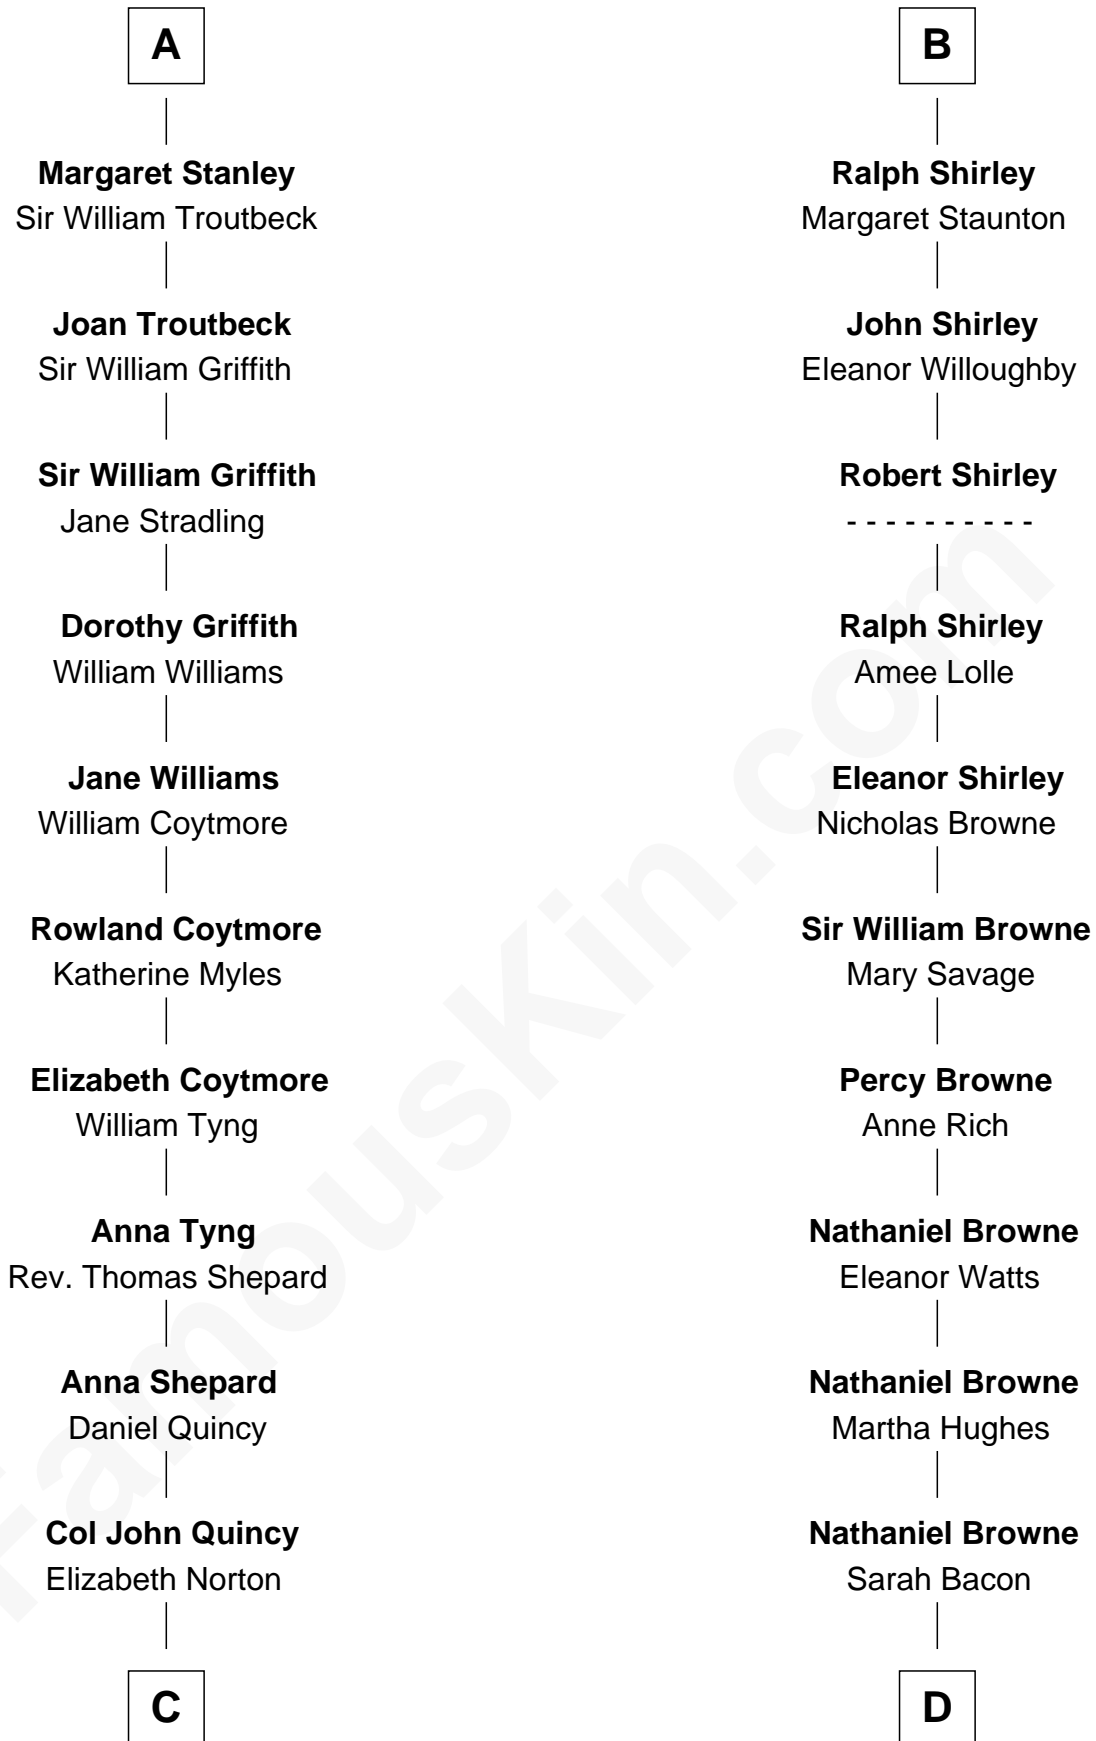

FamousKin.com

Relationship Chart of

Abigail (Smith) Adams

First Lady of President John Adams

18th cousin 3 times removed of

William Henry Moore

Co-Founder, U.S. Steel and Nabisco

C

Elizabeth Quincy
Rev. William Smith

Abigail (Smith) Adams
First Lady of John Adams

D

Sarah Browne
George Beckwith

George Beckwith
Rachel Marsh

George Beckwith
Mary Bradley

Rachael Arvilla Beckwith
Nathaniel Ford Moore

William Henry Moore
Co-Founder, U.S. Steel and Nabisco

FamousKin.com