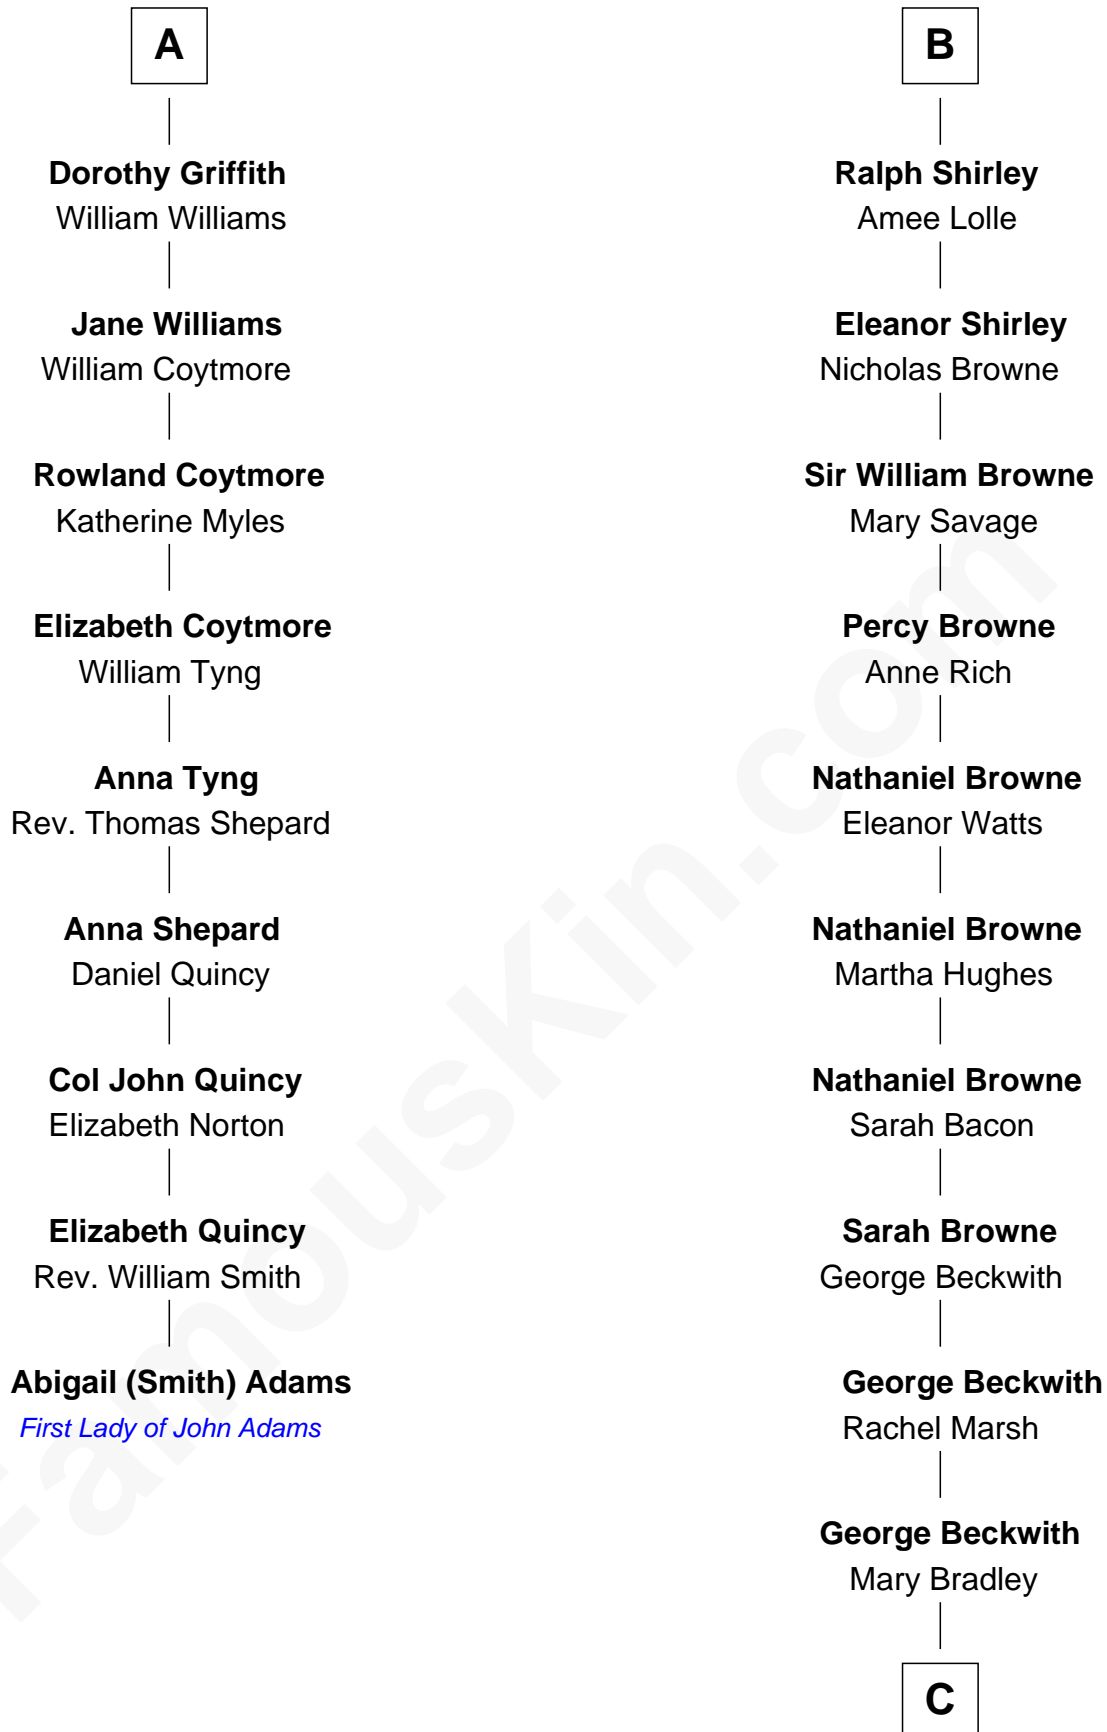

FamousKin.com

Relationship Chart of

Abigail (Smith) Adams

First Lady of President John Adams

15th cousin 3 times removed of

William Henry Moore

Co-Founder, U.S. Steel and Nabisco

C

Rachael Arvilla Beckwith

Nathaniel Ford Moore

William Henry Moore

Co-Founder, U.S. Steel and Nabisco

FamousKin.com