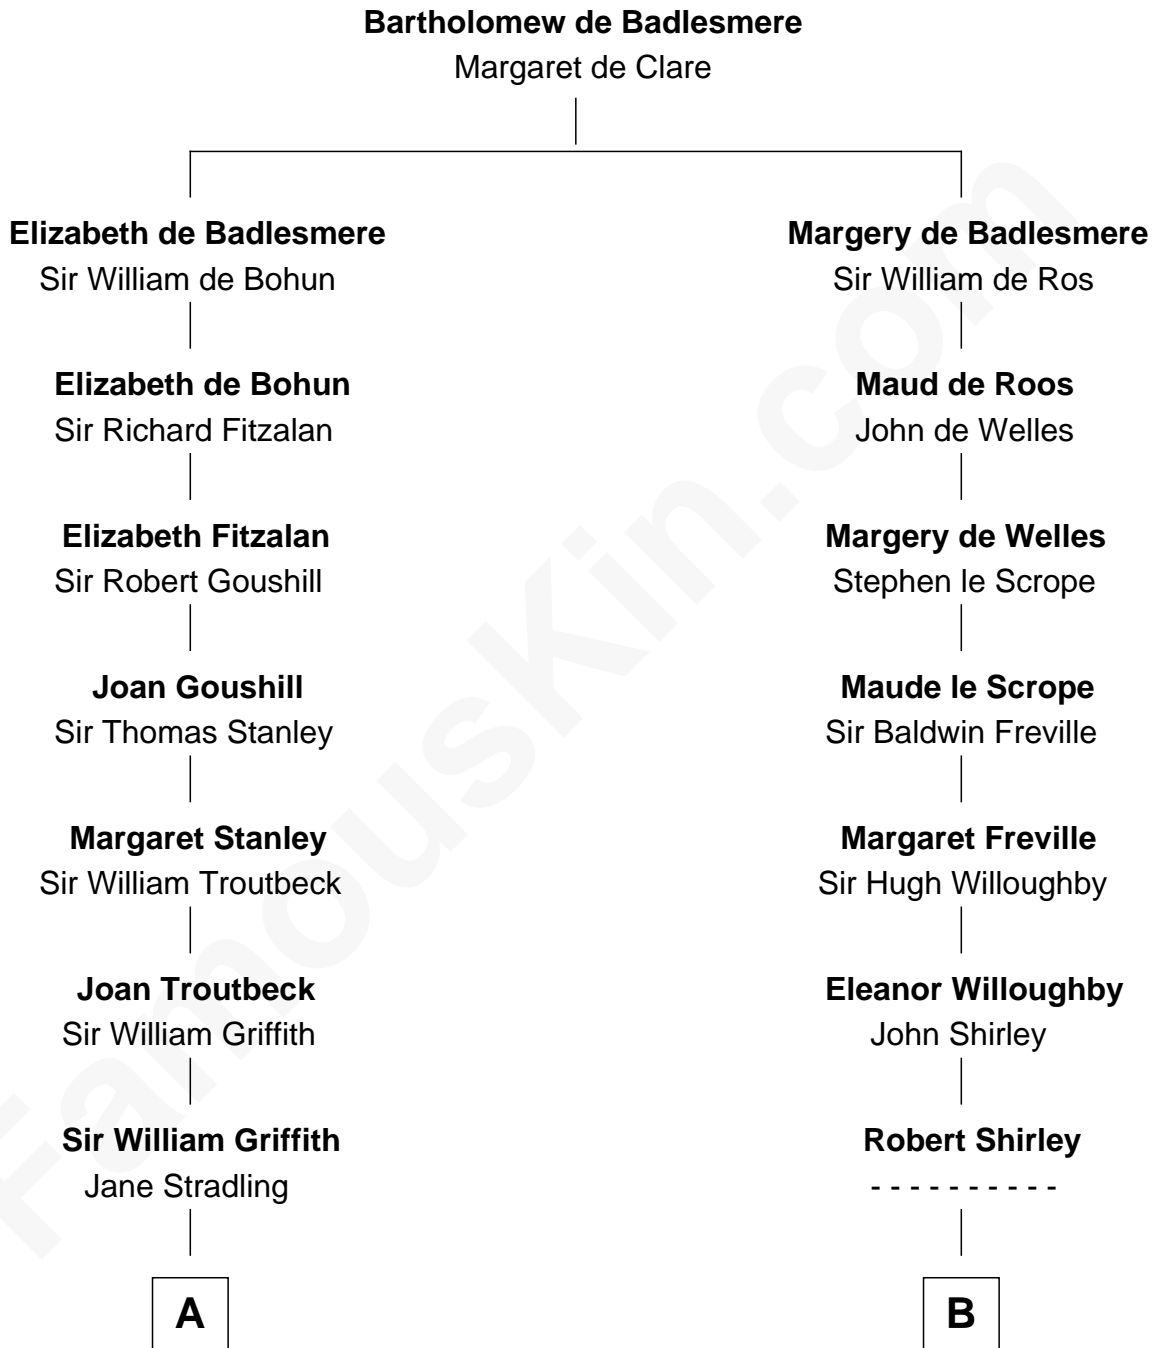

FamousKin.com

Relationship Chart of

Abigail (Smith) Adams

First Lady of President John Adams

15th cousin 3 times removed of

William Henry Moore

Co-Founder, U.S. Steel and Nabisco

C

Rachael Arvilla Beckwith

Nathaniel Ford Moore

William Henry Moore

Co-Founder, U.S. Steel and Nabisco

FamousKin.com