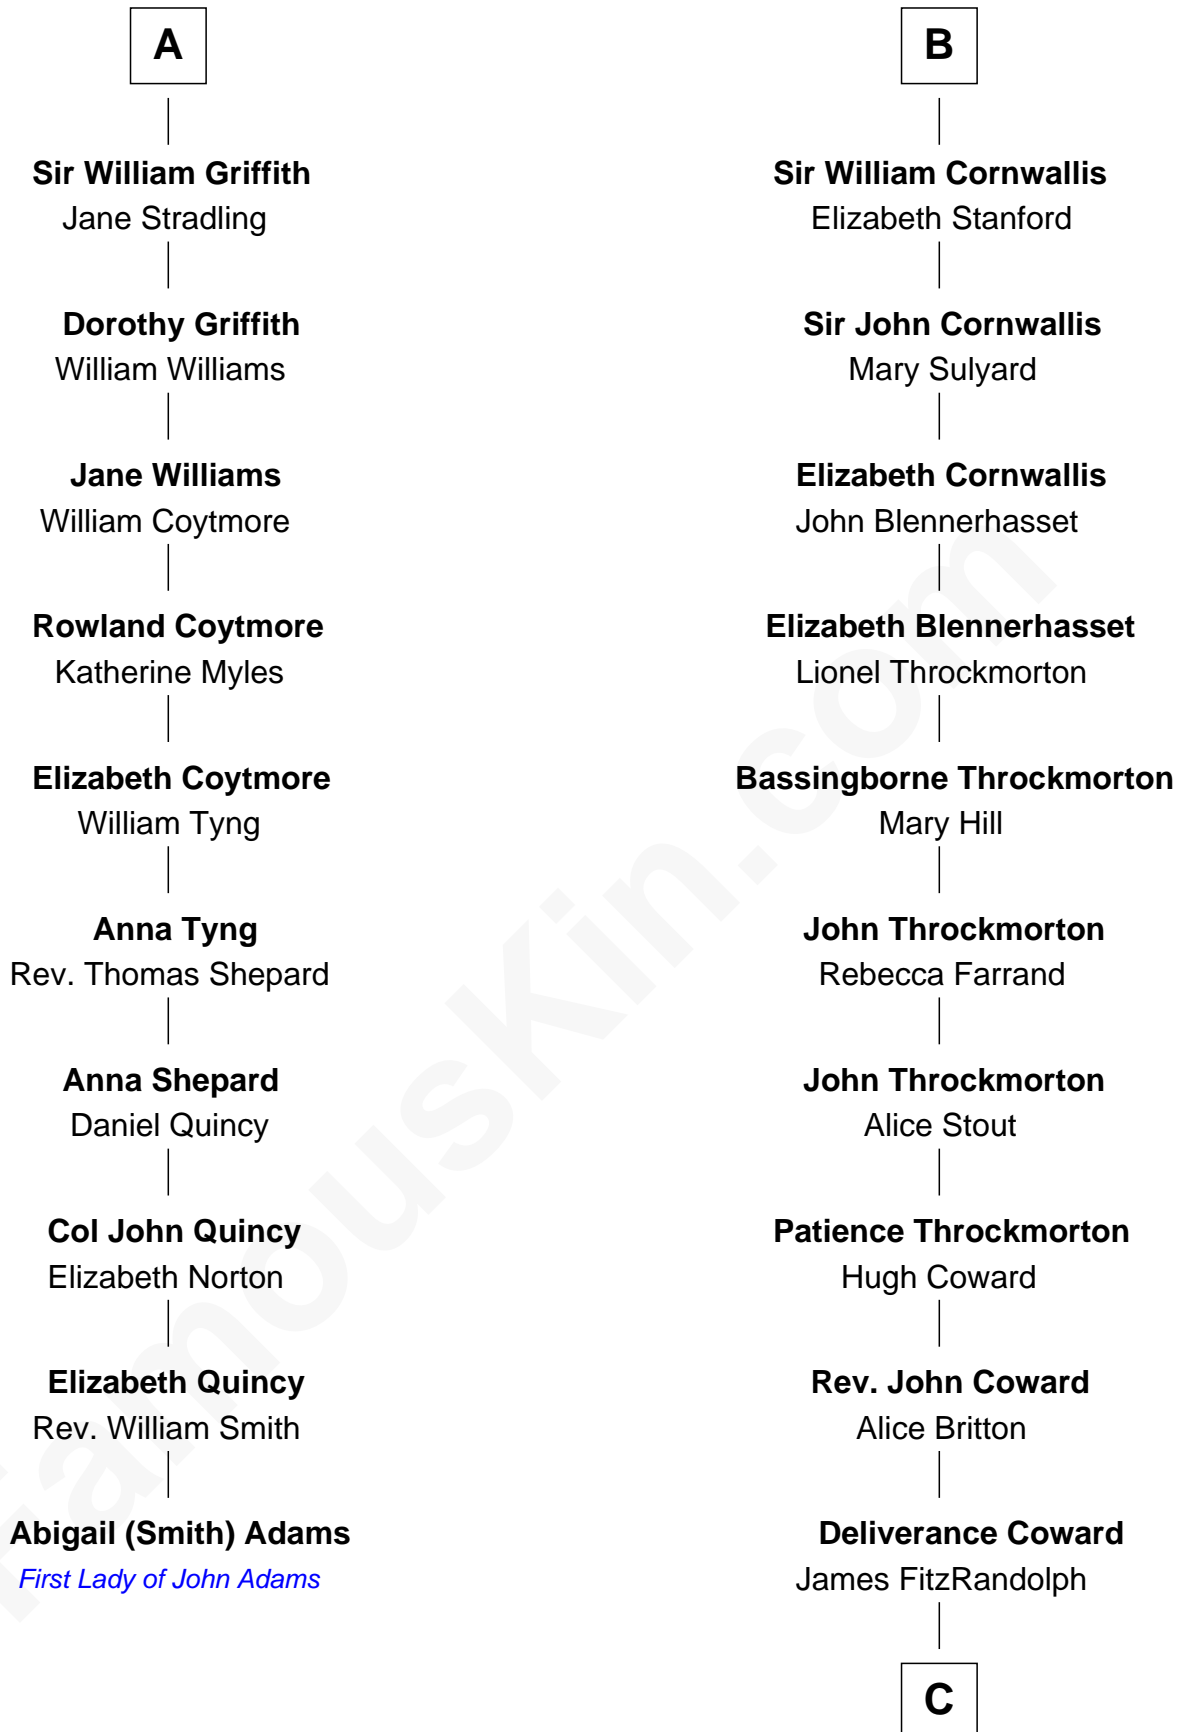

## Relationship Chart of

### Abigail (Smith) Adams

*First Lady of President John Adams*

16th cousin 5 times removed of

### Ben Ames Williams

*Novelist and Short Story Author*

**C**

**Hannah FitzRandolph**

William Longstreet

**James Longstreet**

Mary Anna Dent

**Sarah Jane Longstreet**