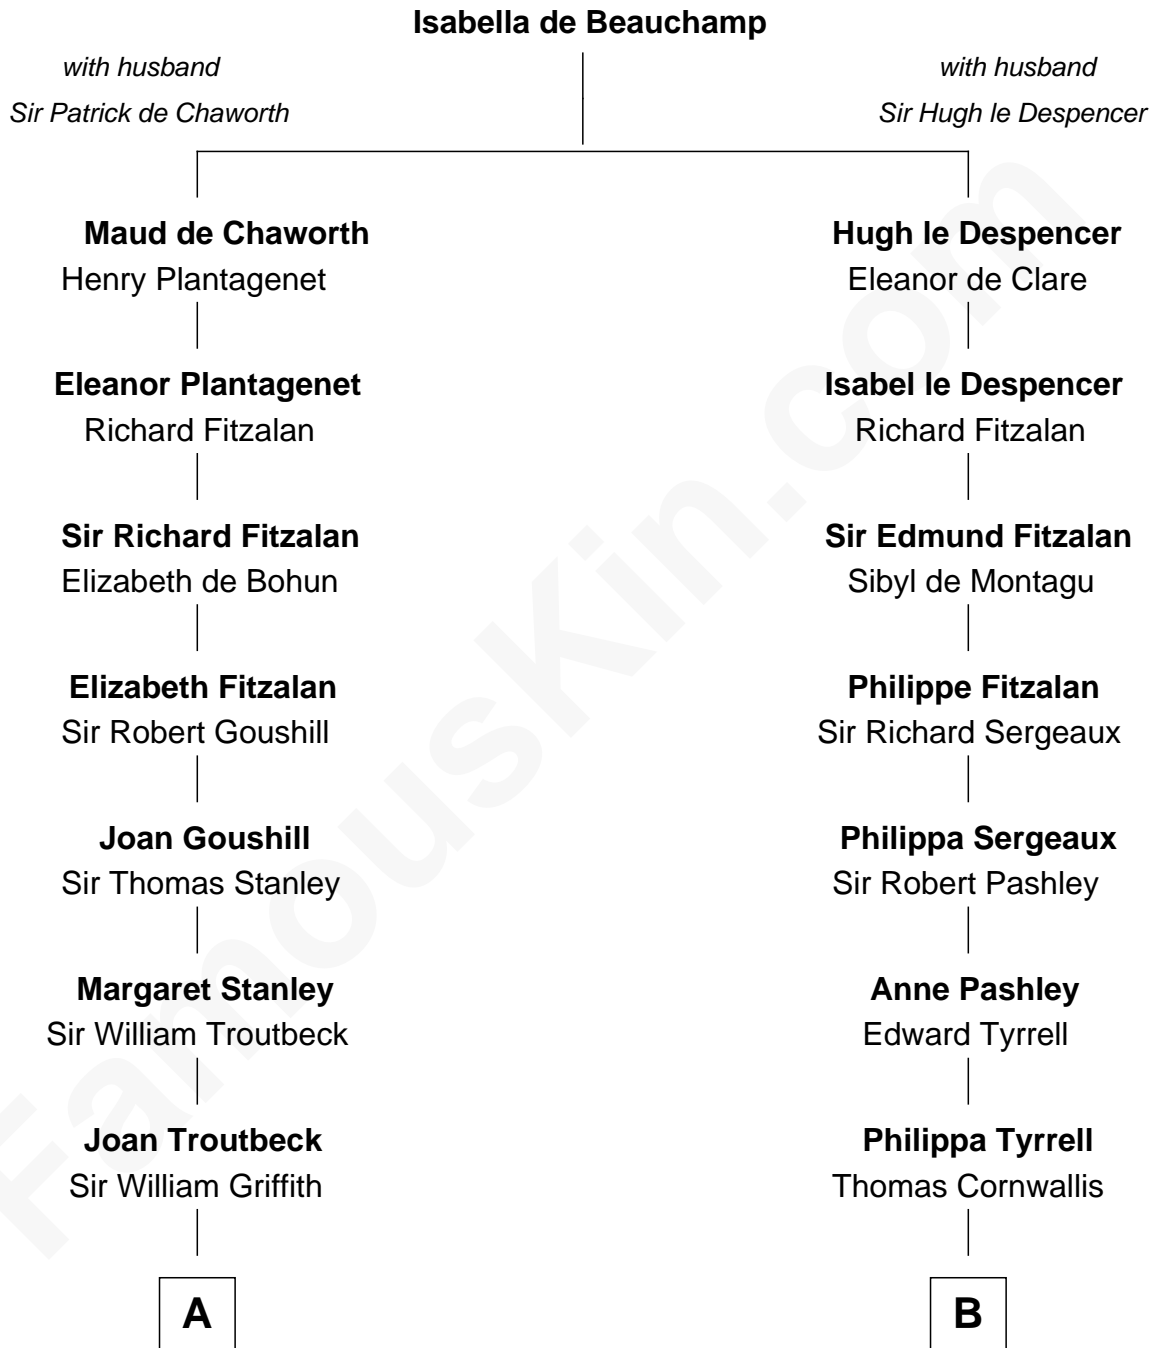

FamousKin.com

Relationship Chart of

Abigail (Smith) Adams

First Lady of President John Adams

16th cousin 5 times removed of

Ben Ames Williams

Novelist and Short Story Author