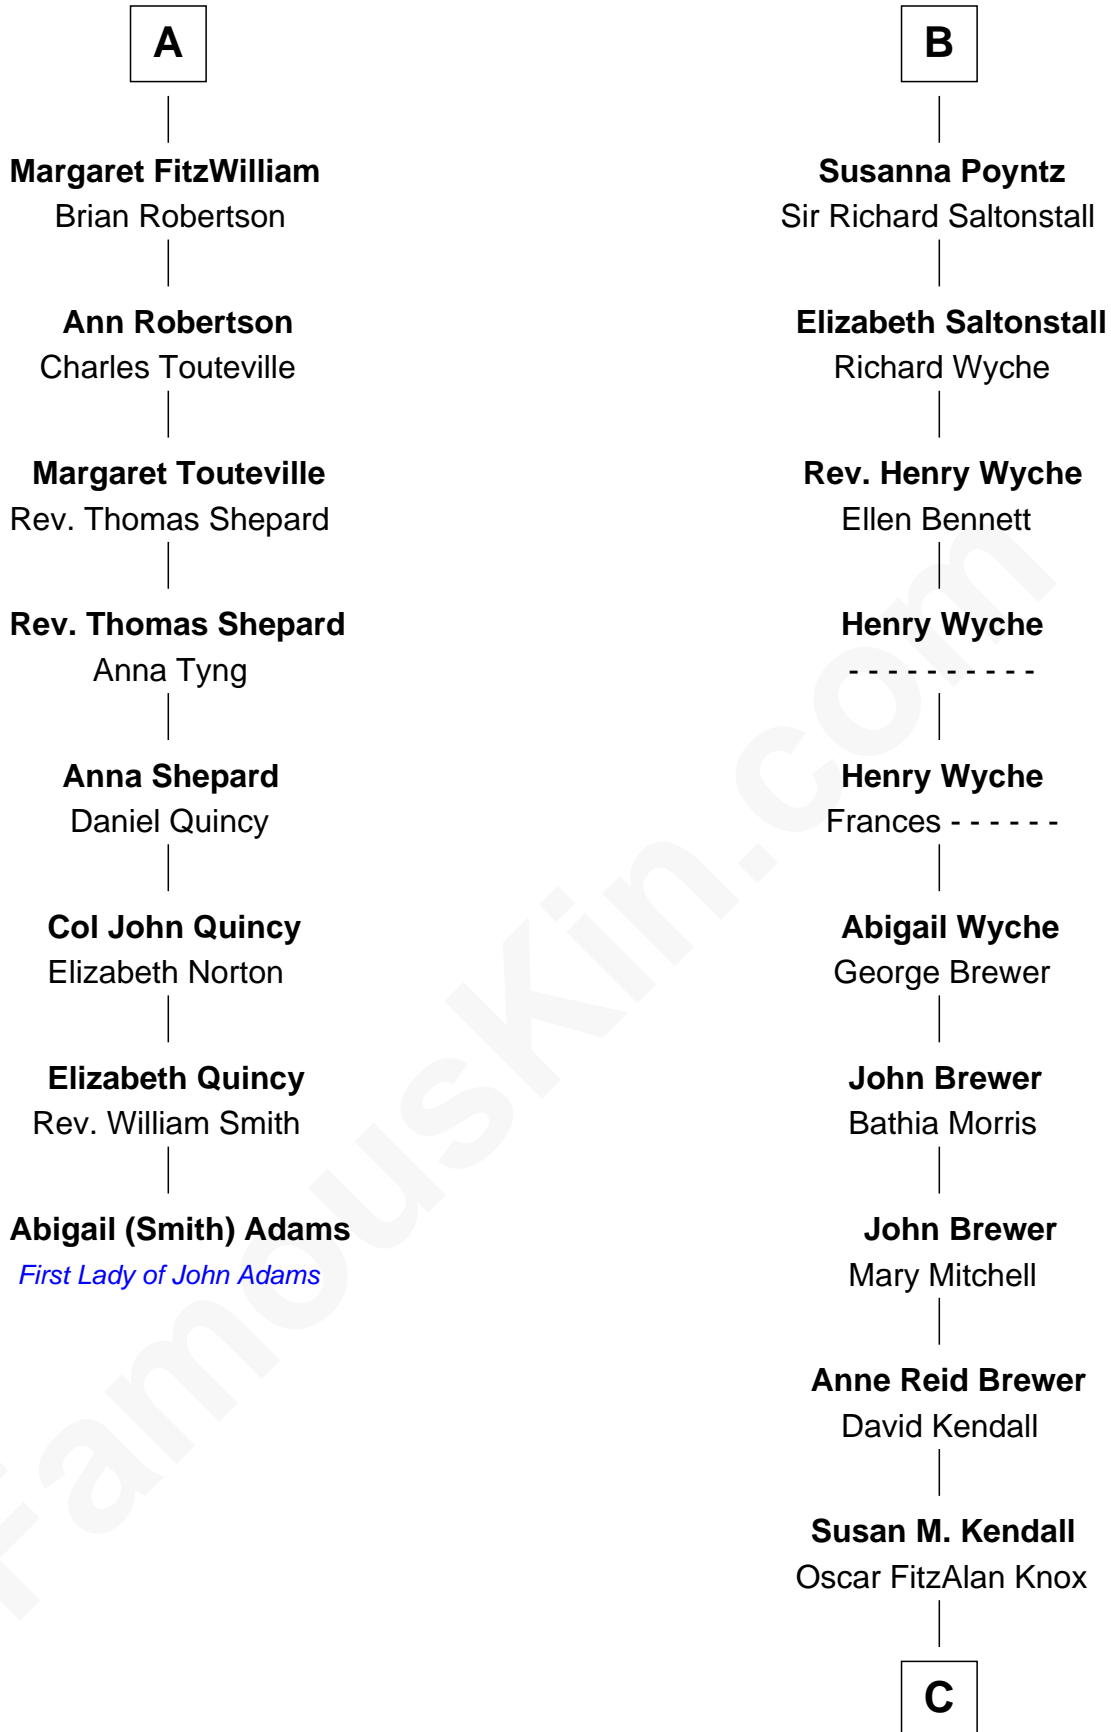

FamousKin.com
Relationship Chart of
Abigail (Smith) Adams
First Lady of President John Adams

14th cousin 6 times removed of

Truman Capote
Author of In Cold Blood

C

John Brewer Knox
Lula Margaret Dinkins

Mabel Knox
Archulus Persons

Archulus Persons
Lillie May Faulk

Truman Capote
Author of [In Cold Blood](#)

FamousKin.com