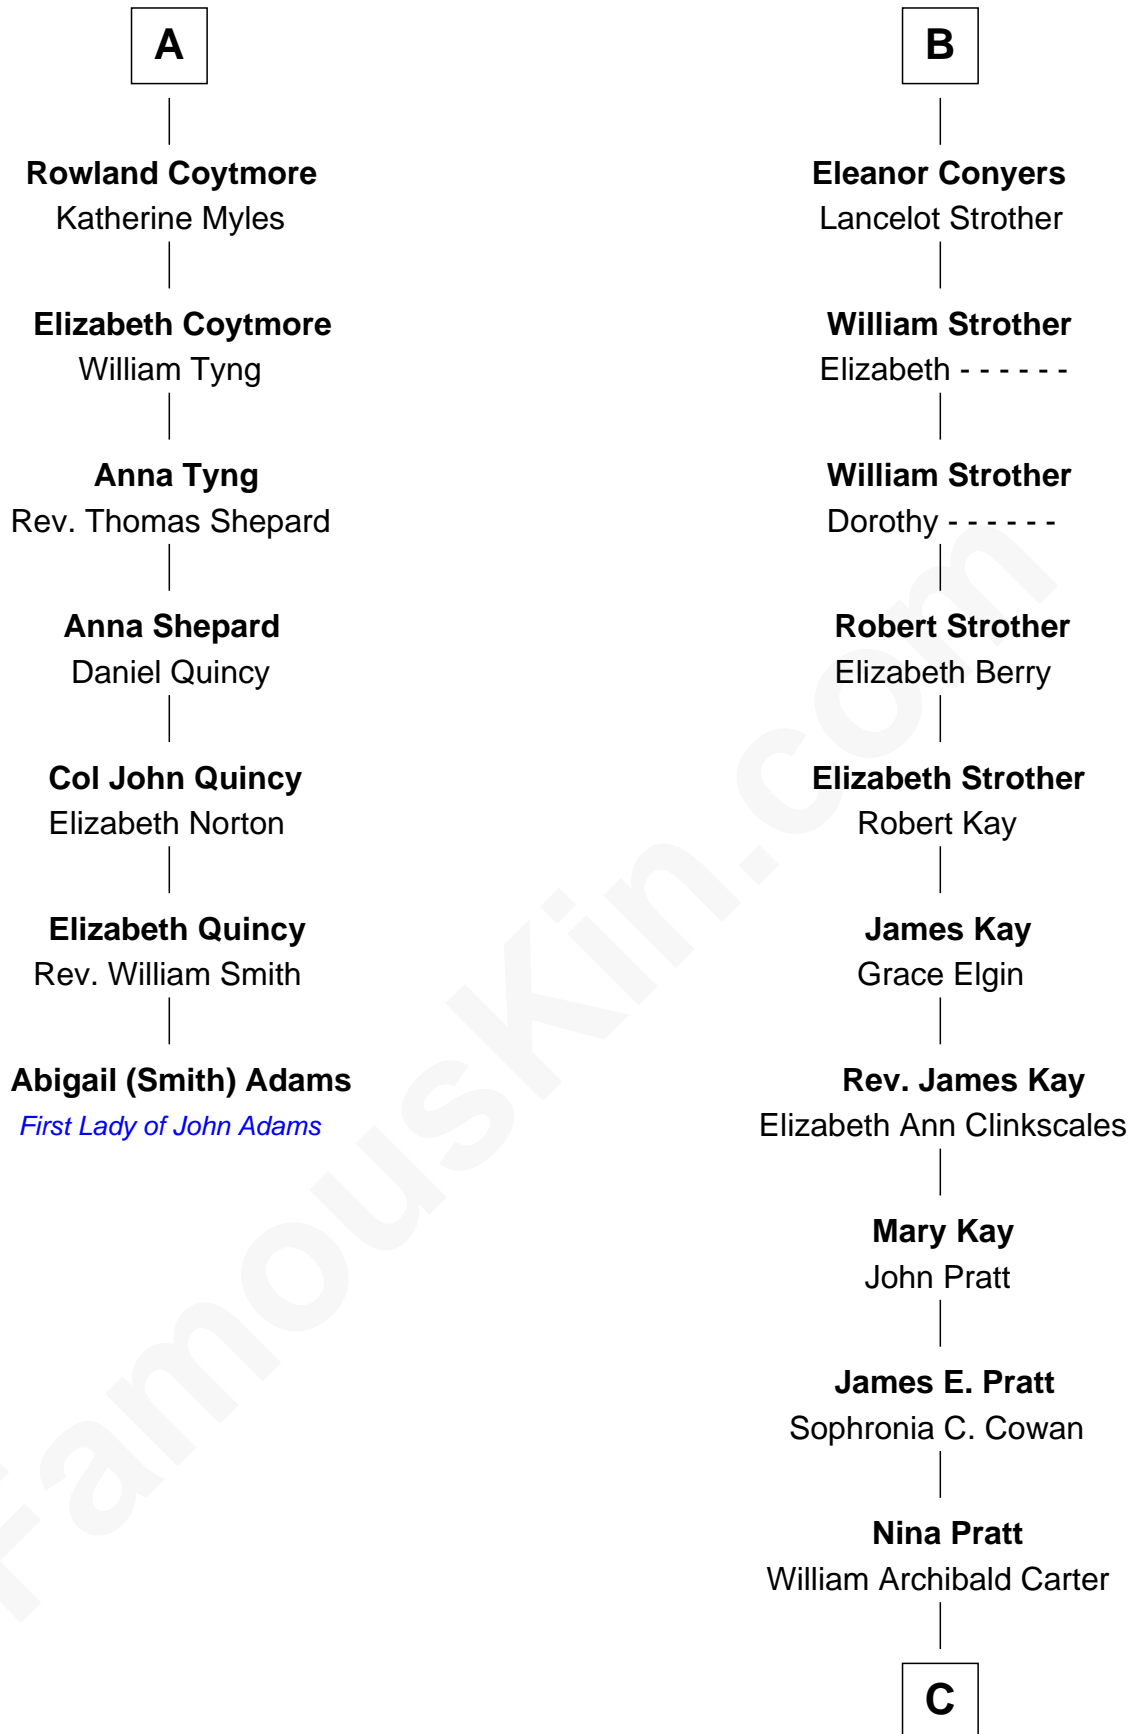

FamousKin.com

Relationship Chart of

Abigail (Smith) Adams

First Lady of President John Adams

13th cousin 5 times removed of

Jimmy Carter

39th U.S. President

John of Gaunt

Katherine Roet

C

Earl Carter
Lillian Gordy

Jimmy Carter
39th U.S. President

FamousKin.com