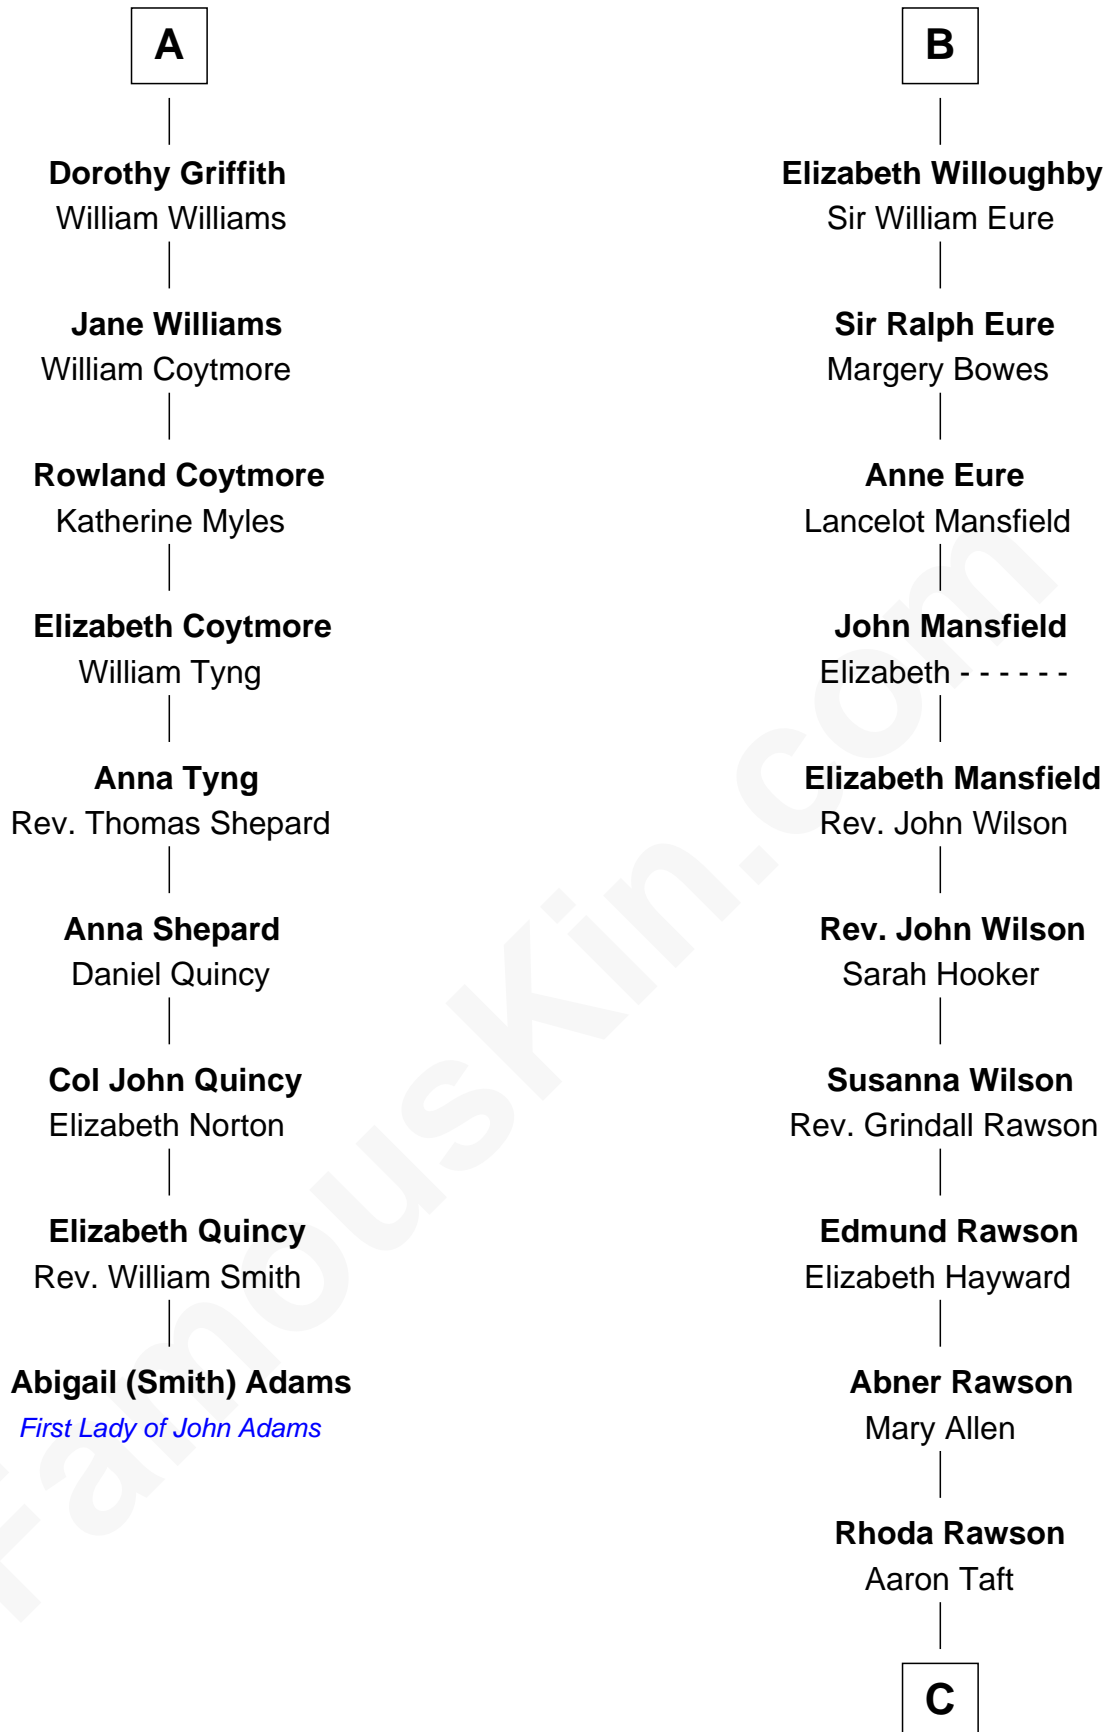

FamousKin.com

Relationship Chart of

Abigail (Smith) Adams

First Lady of President John Adams

15th cousin 4 times removed of

William Howard Taft

27th U.S. President

Henry Plantagenet

Maud de Chaworth

C

Peter Rawson Taft

Sylvia Howard

Alphonso Taft

Louisa Maria Torrey

William Howard Taft

27th U.S. President