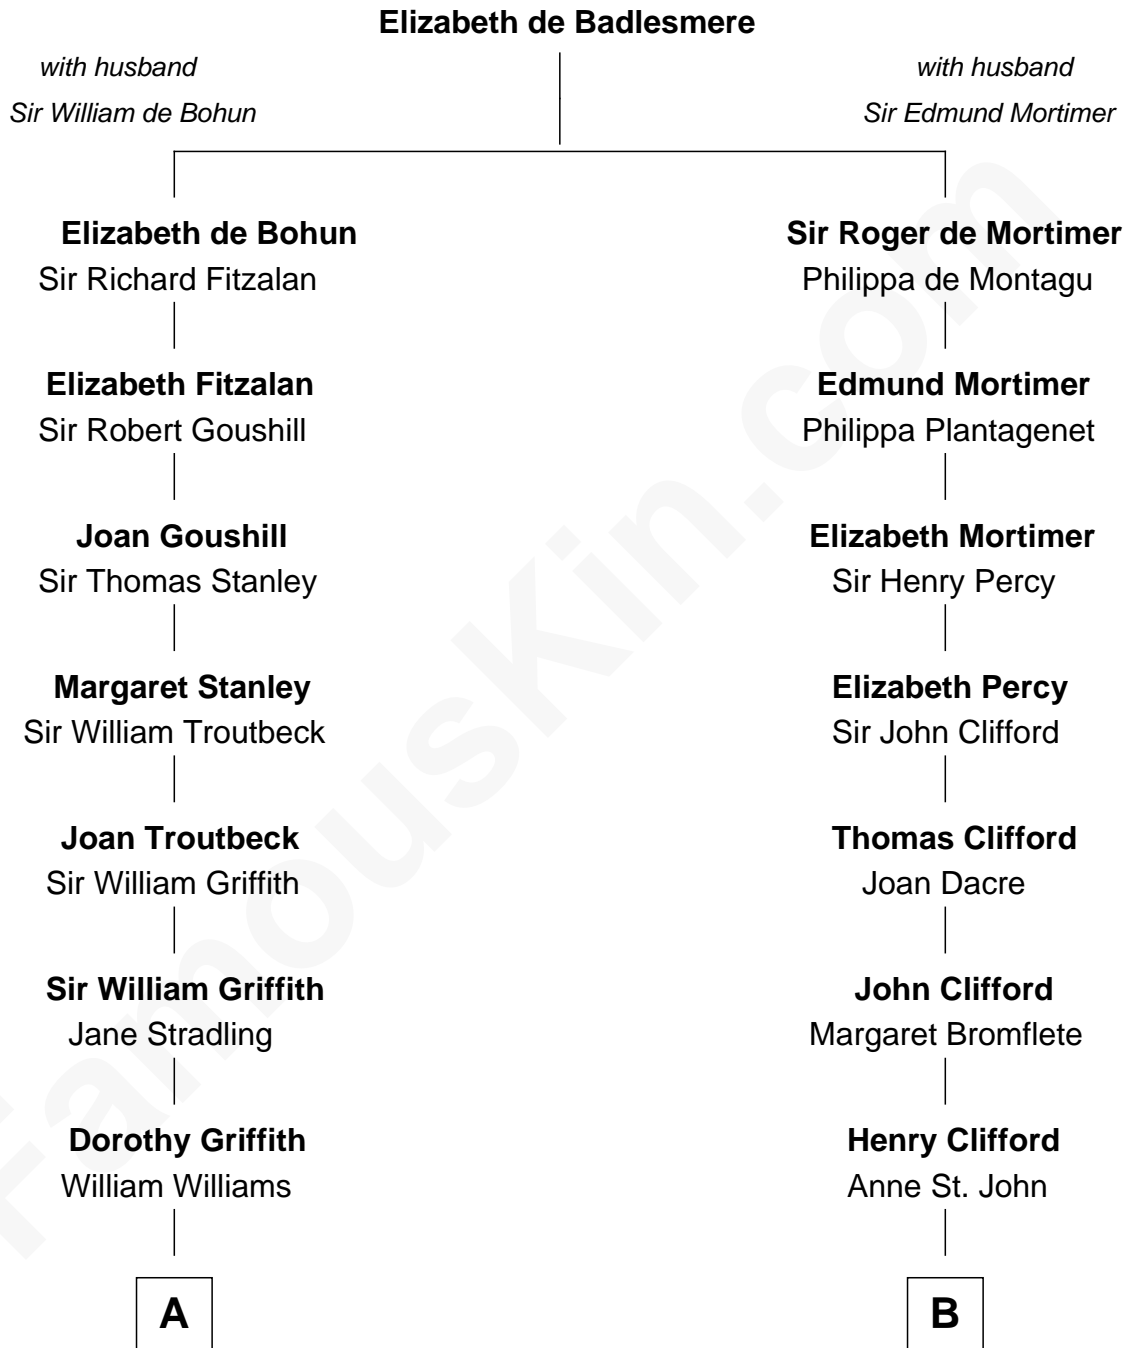

FamousKin.com

Relationship Chart of

Abigail (Smith) Adams

First Lady of President John Adams

14th cousin 5 times removed of

William Howard Taft

27th U.S. President

C

Peter Rawson Taft

Sylvia Howard

Alphonso Taft

Louisa Maria Torrey

William Howard Taft

27th U.S. President

FamousKin.com