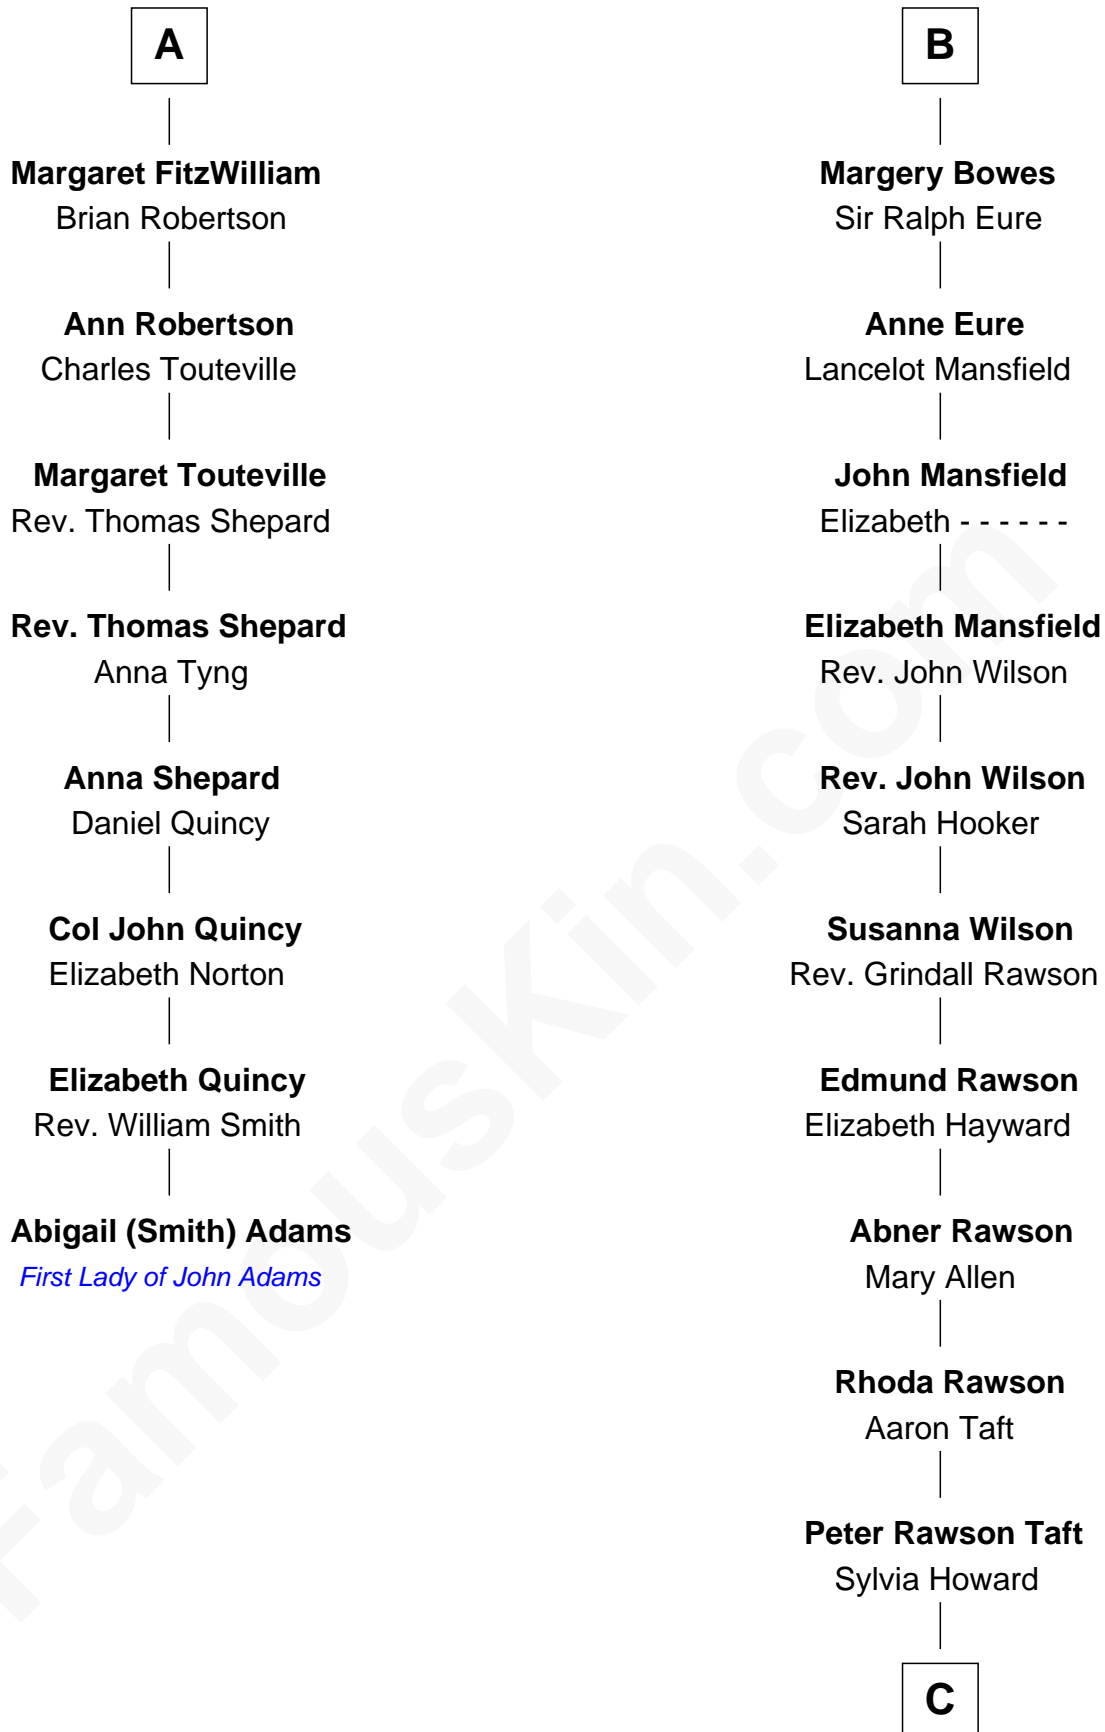

## Relationship Chart of

### William Howard Taft

27th U.S. President

**Sir John Marmion**

Maud de Furnival

C

Alphonso Taft  
Louisa Maria Torrey

William Howard Taft  
*27th U.S. President*

FamousKin.com