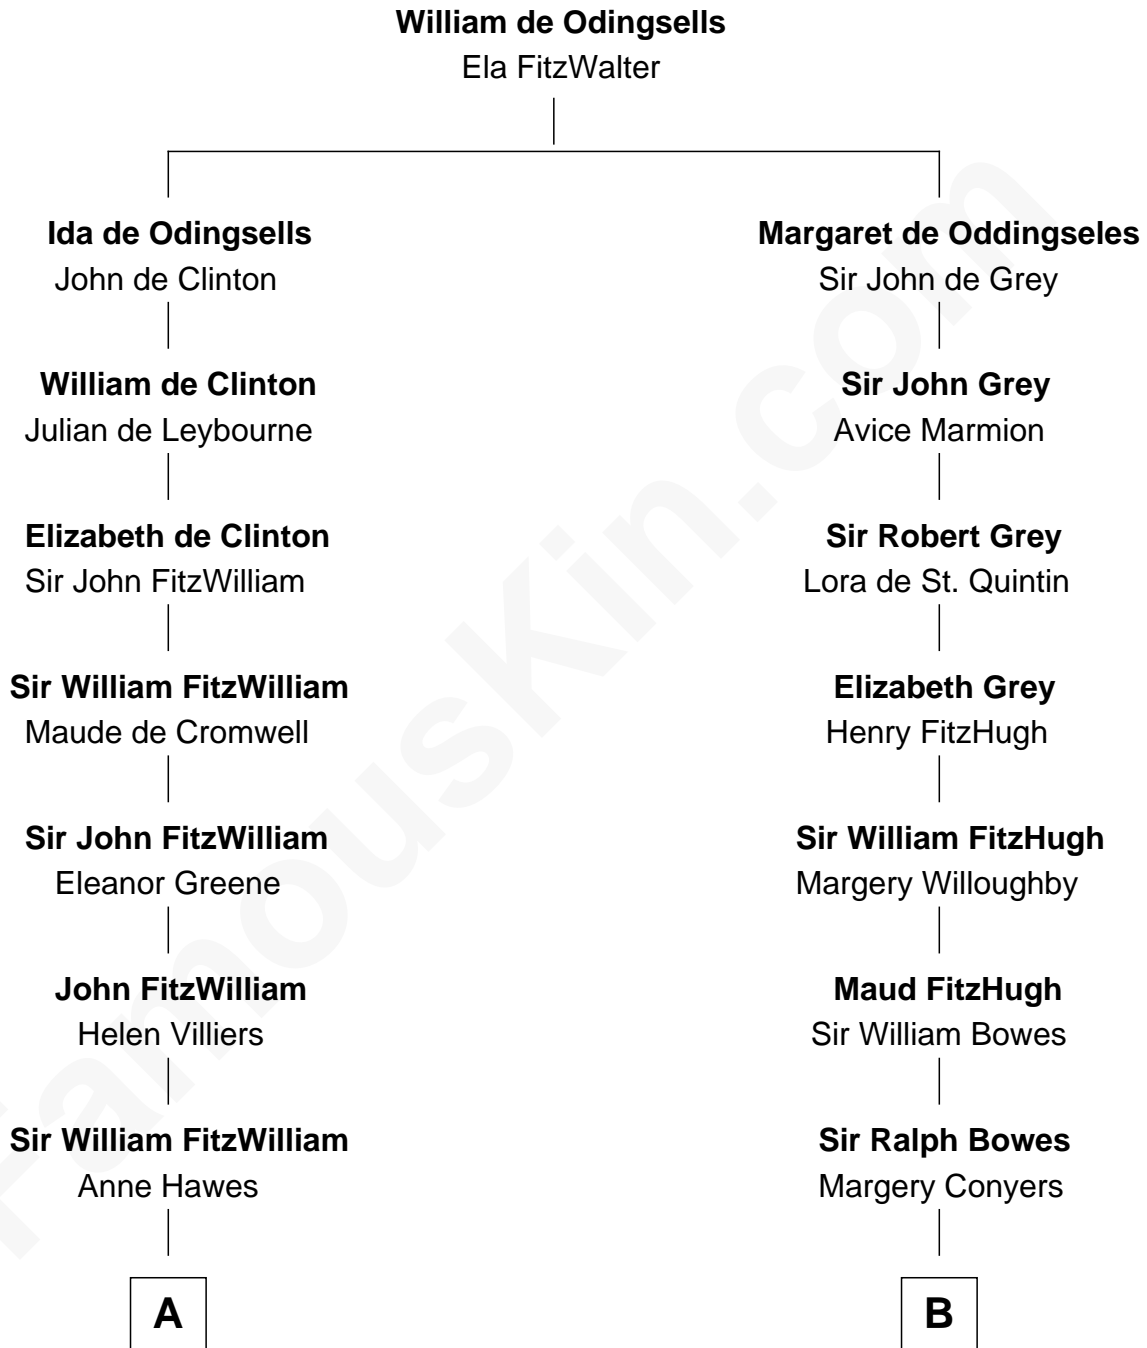

## Relationship Chart of

### Abigail (Smith) Adams

First Lady of President John Adams

15th cousin 4 times removed of

### William Howard Taft

27th U.S. President

**C**

**Peter Rawson Taft**

Sylvia Howard

**Alphonso Taft**

Louisa Maria Torrey

**William Howard Taft**