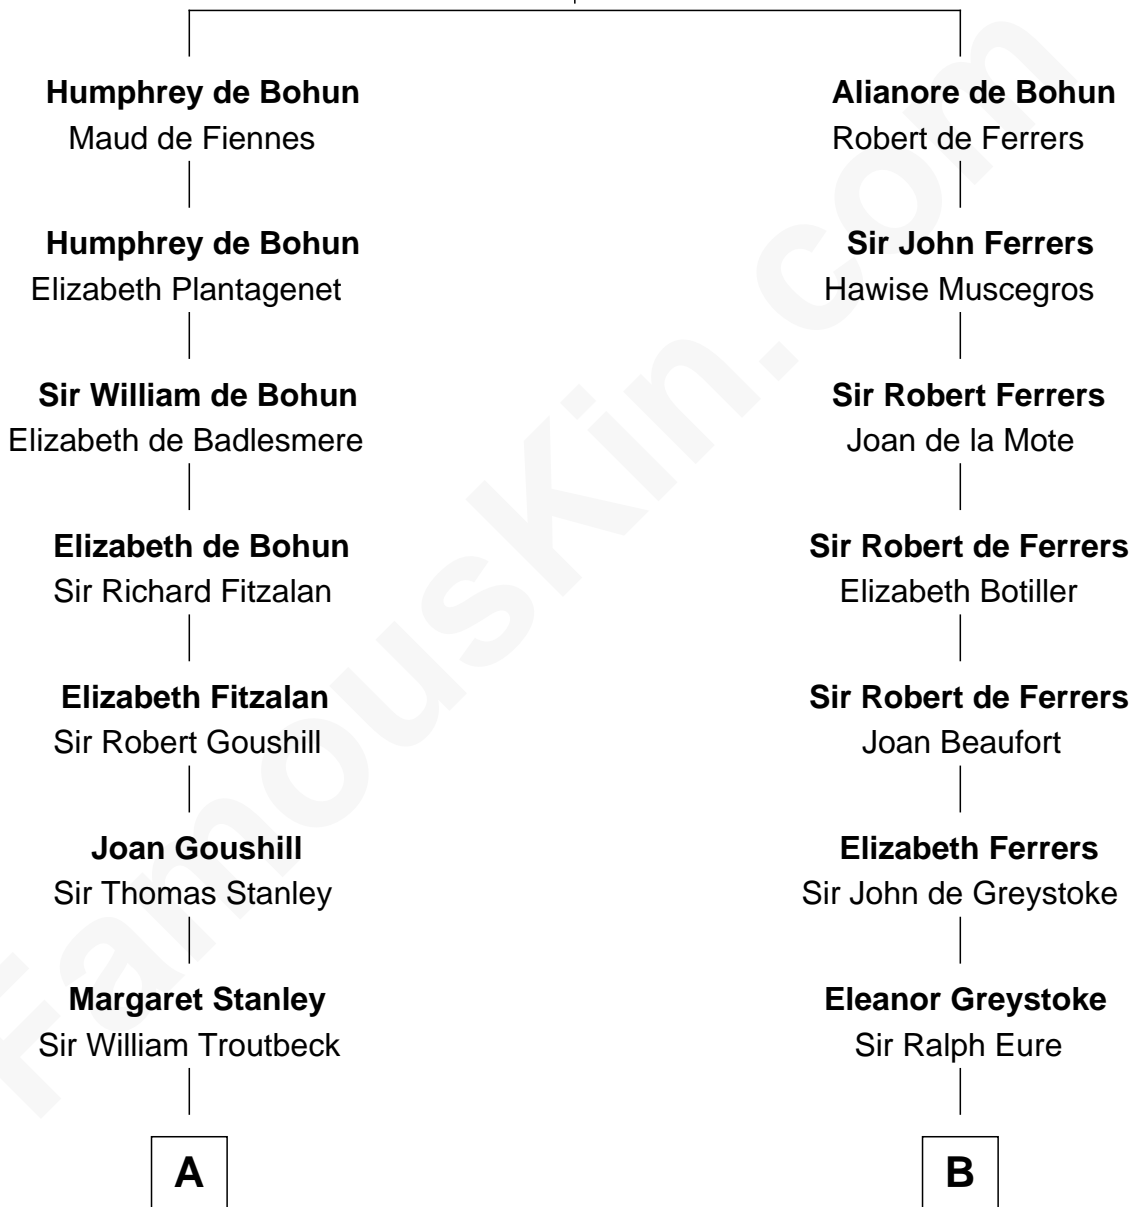

FamousKin.com

Relationship Chart of

Abigail (Smith) Adams

First Lady of President John Adams

17th cousin 4 times removed of

William Howard Taft

27th U.S. President

Sir Humphrey de Bohun

Eleanor de Braiose

C

Abner Rawson

Mary Allen

Rhoda Rawson

Aaron Taft

Peter Rawson Taft

Sylvia Howard

Alphonso Taft

Louisa Maria Torrey

William Howard Taft

27th U.S. President