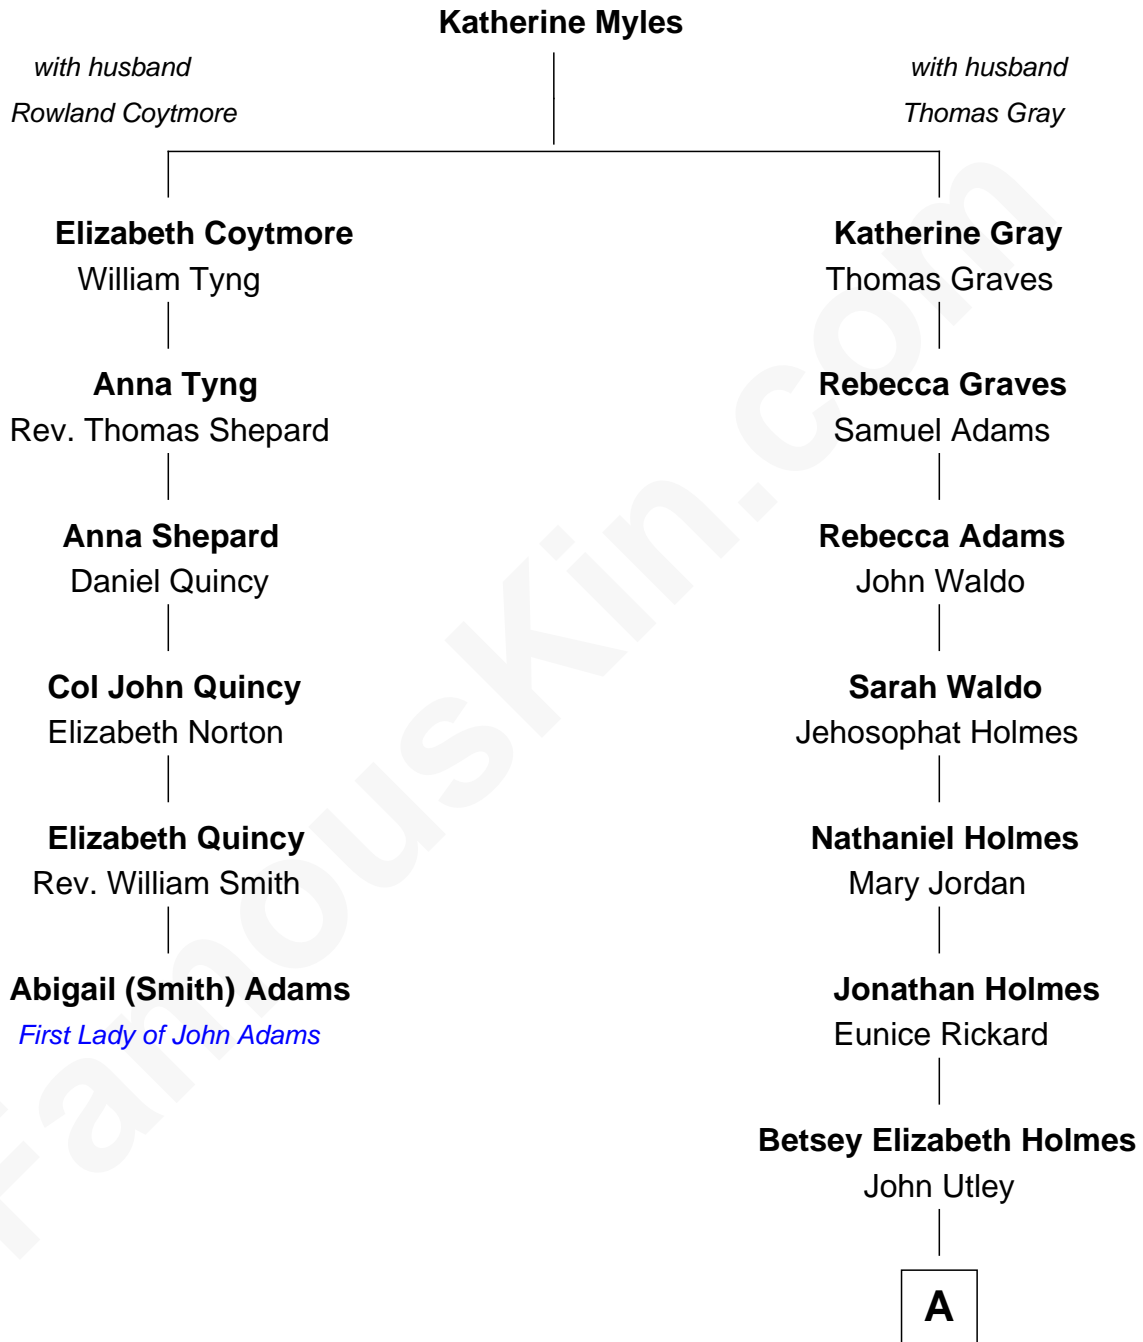

FamousKin.com

Relationship Chart of

Abigail (Smith) Adams

First Lady of President John Adams

5th cousin 5 times removed of

Ray Stanton Avery

Founder, Avery Dennison Corp.

A

—
Emeline Utley

Hart Massey

—
Ella Amelia Massey

Samuel Fowler Dickinson

—
Emma Miller Dickinson

Oliver Perry Avery

—
Ray Stanton Avery

Founder, Avery Dennison Corp.