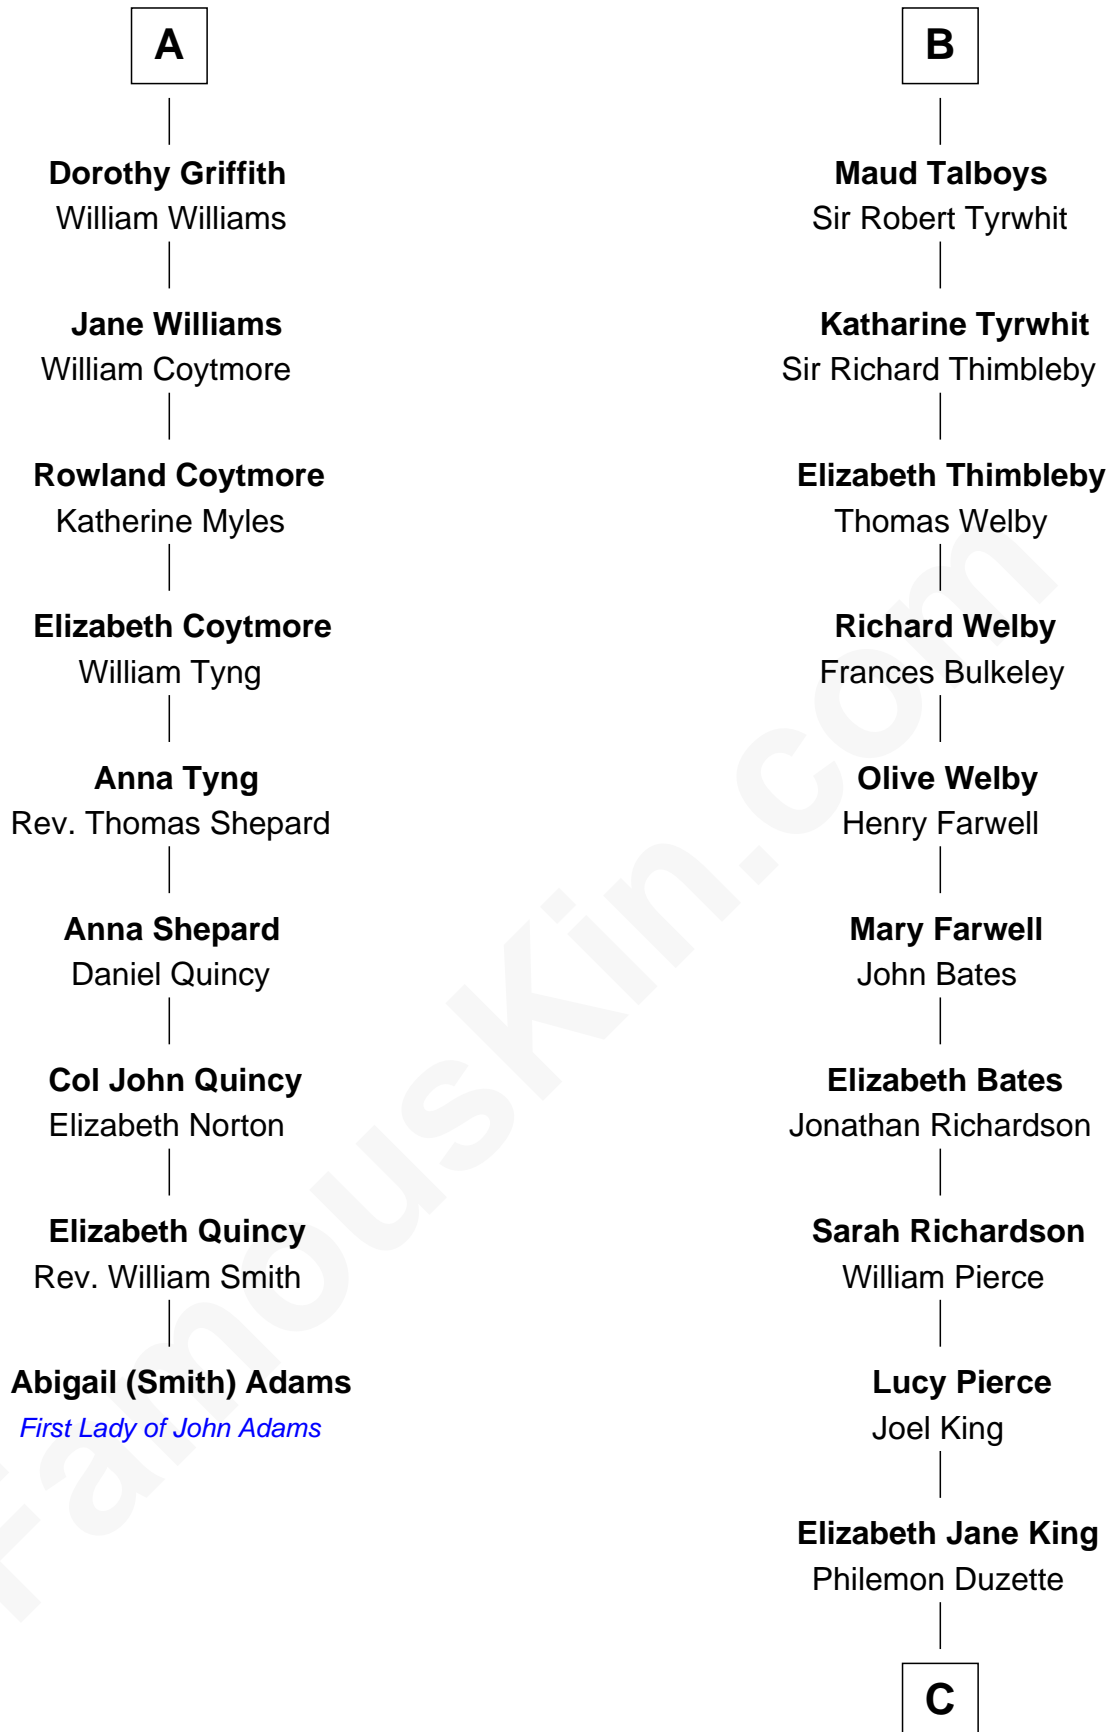

FamousKin.com

Relationship Chart of

Abigail (Smith) Adams

First Lady of President John Adams

15th cousin 6 times removed of

Mitt Romney

70th Governor of Massachusetts

C

Clarissa Minerva Duzette

Lewis Robison

Charles Edward Robison

Rosetta Mary Berry

Alma Luella Robison

Harold Arundel LaFount

Lenore Emily LaFount

George Wilcken Romney