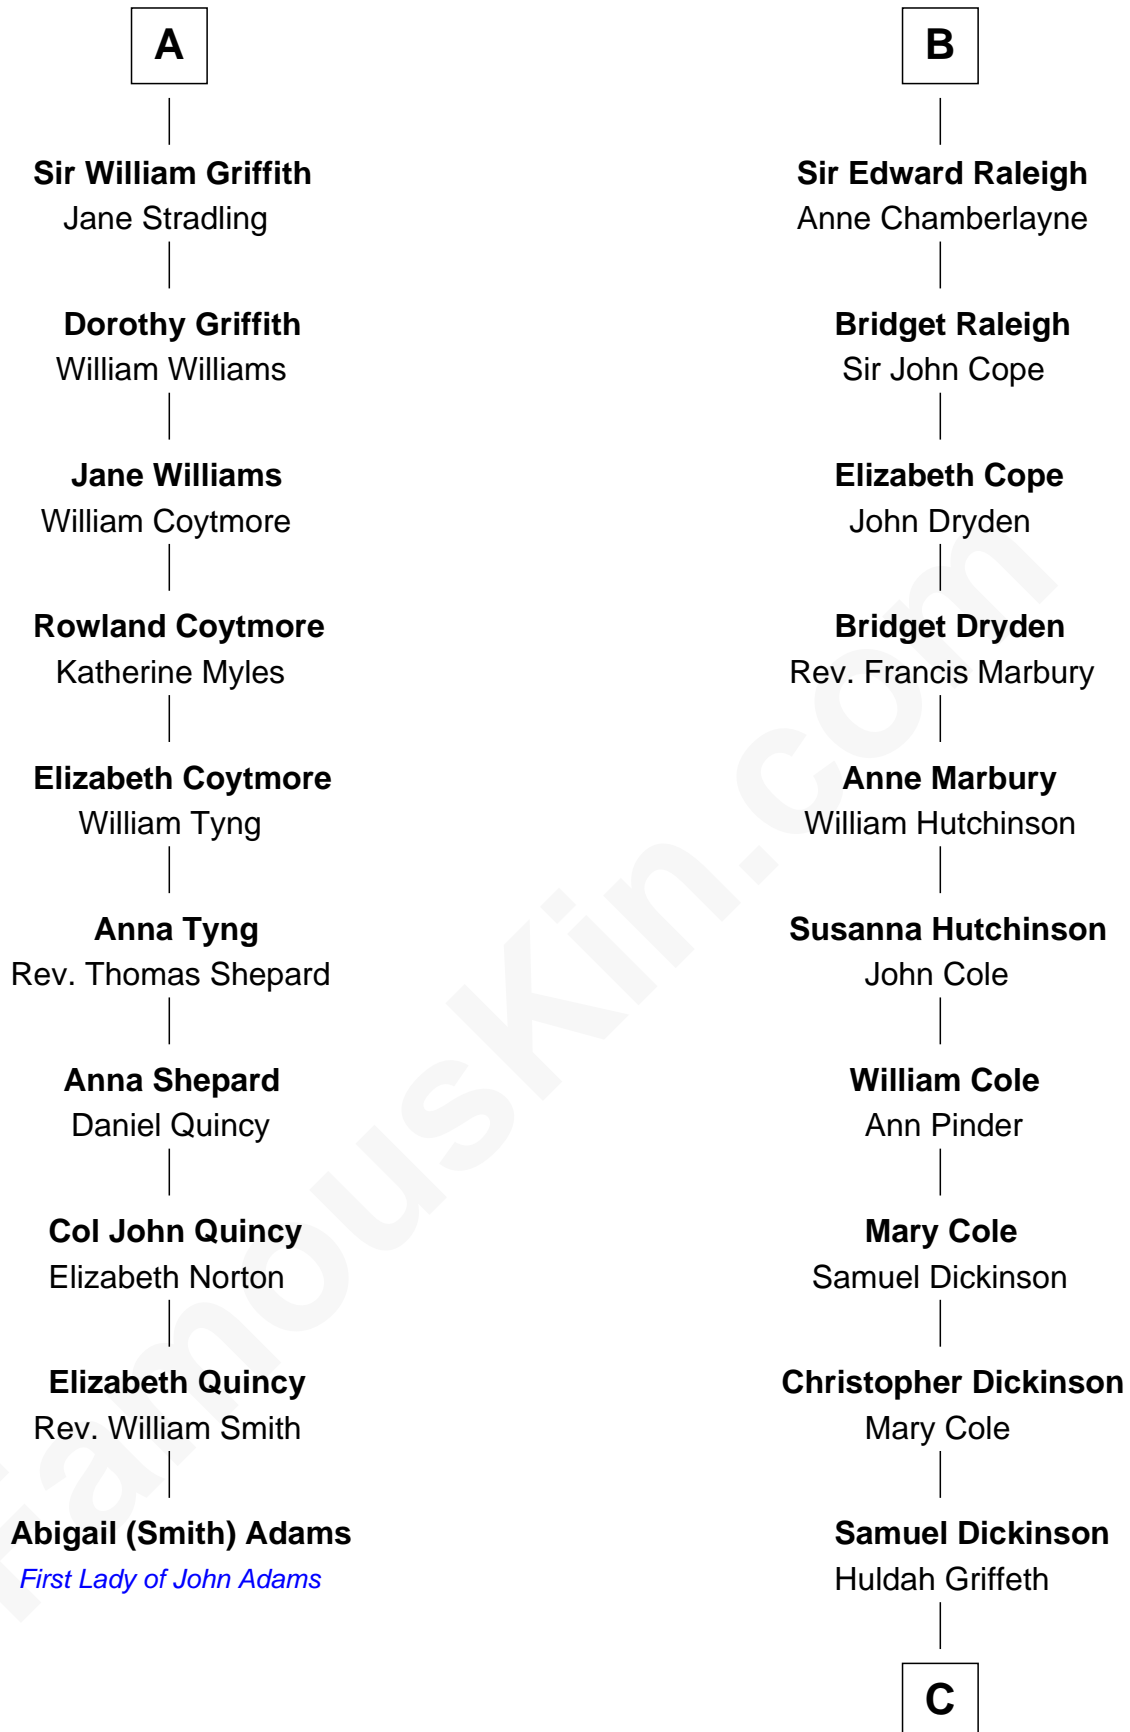

FamousKin.com

Relationship Chart of

Abigail (Smith) Adams

First Lady of President John Adams

16th cousin 5 times removed of

George Romney

43rd Governor of Michigan

C

Charity Dickinson

Jared Pratt

Parley Parker Pratt

Mary Woods

Helaman Pratt

Anna Johanna Dorothy Wilcken

Anna Amelia Pratt

Gaskell Samuel Romney

George Romney

43rd Governor of Michigan

FamousKin.com