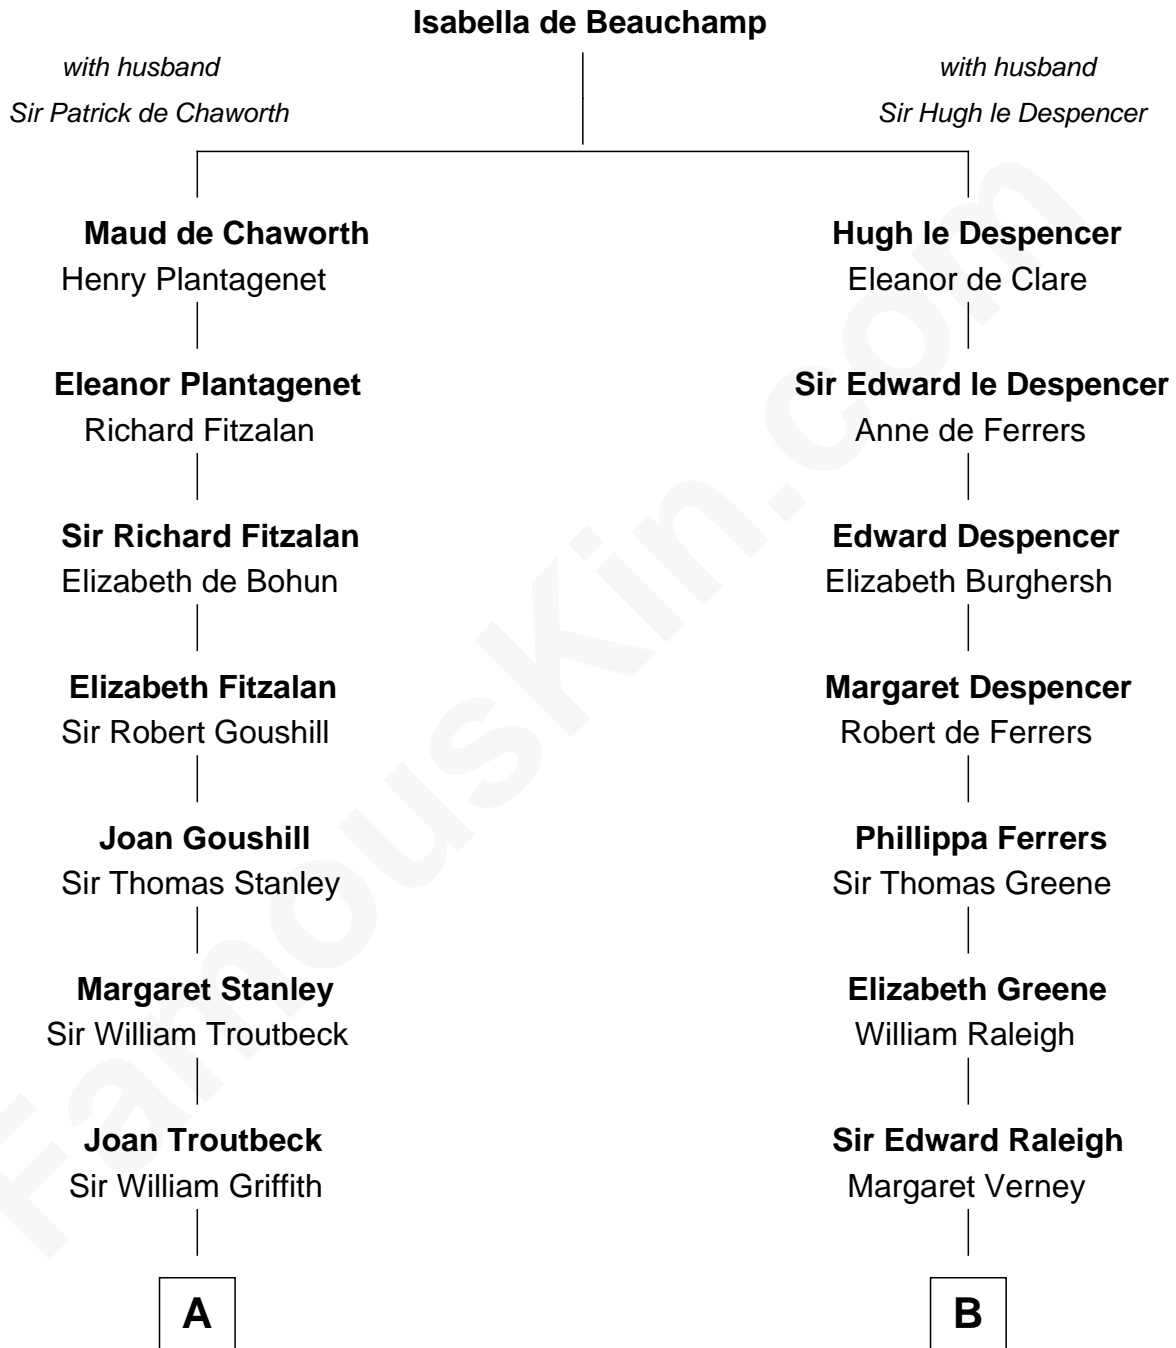

FamousKin.com

Relationship Chart of

Abigail (Smith) Adams

First Lady of President John Adams

16th cousin 5 times removed of

George Romney

43rd Governor of Michigan

C

Charity Dickinson

Jared Pratt

Parley Parker Pratt

Mary Woods

Helaman Pratt

Anna Johanna Dorothy Wilcken

Anna Amelia Pratt

Gaskell Samuel Romney

George Romney

43rd Governor of Michigan

FamousKin.com