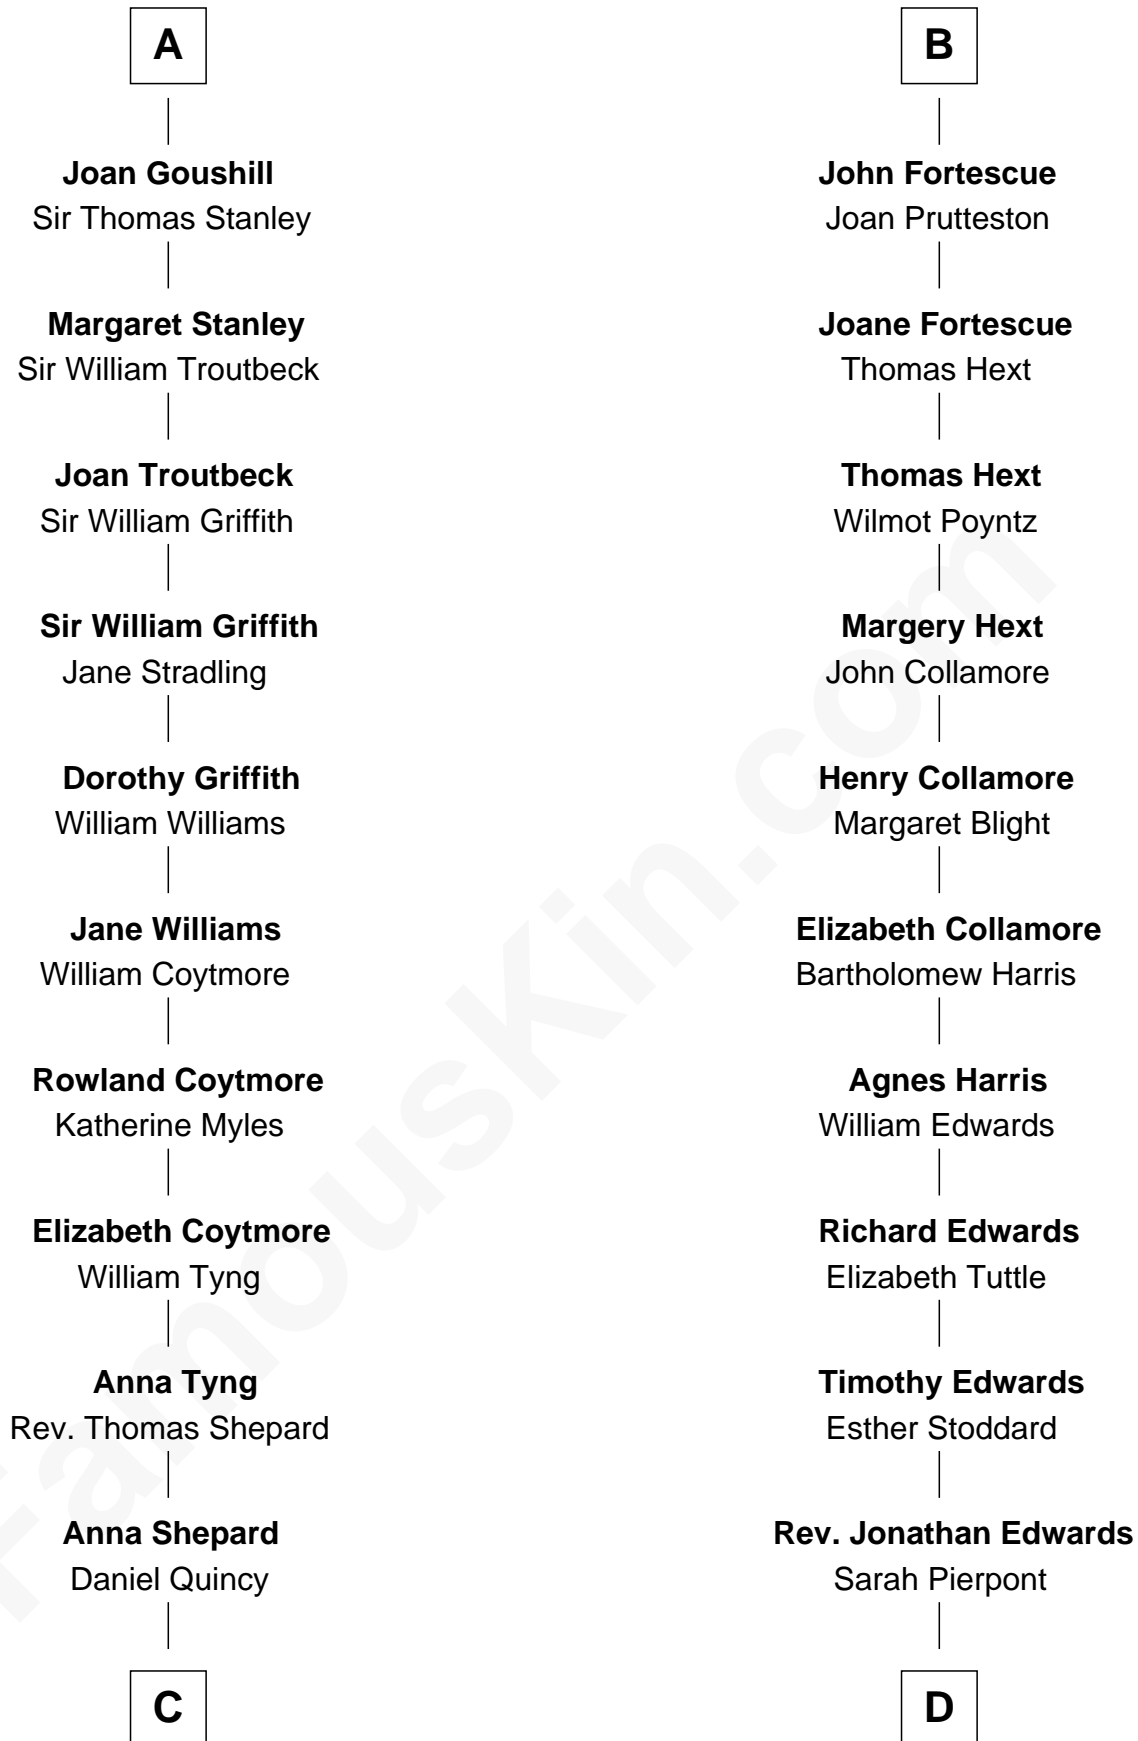

## Relationship Chart of

### Abigail (Smith) Adams

First Lady of President John Adams

18th cousin 1 time removed of

**Aaron Burr**

*Killed Alexander Hamilton*

**Sir Geoffrey FitzPiers**

Aveline de Clare

**C**

**Col John Quincy**  
Elizabeth Norton

**Elizabeth Quincy**  
Rev. William Smith

**Abigail (Smith) Adams**  
*First Lady of John Adams*

**D**

**Esther Edwards**  
Aaron Burr

**Aaron Burr**  
*Killed Alexander Hamilton*