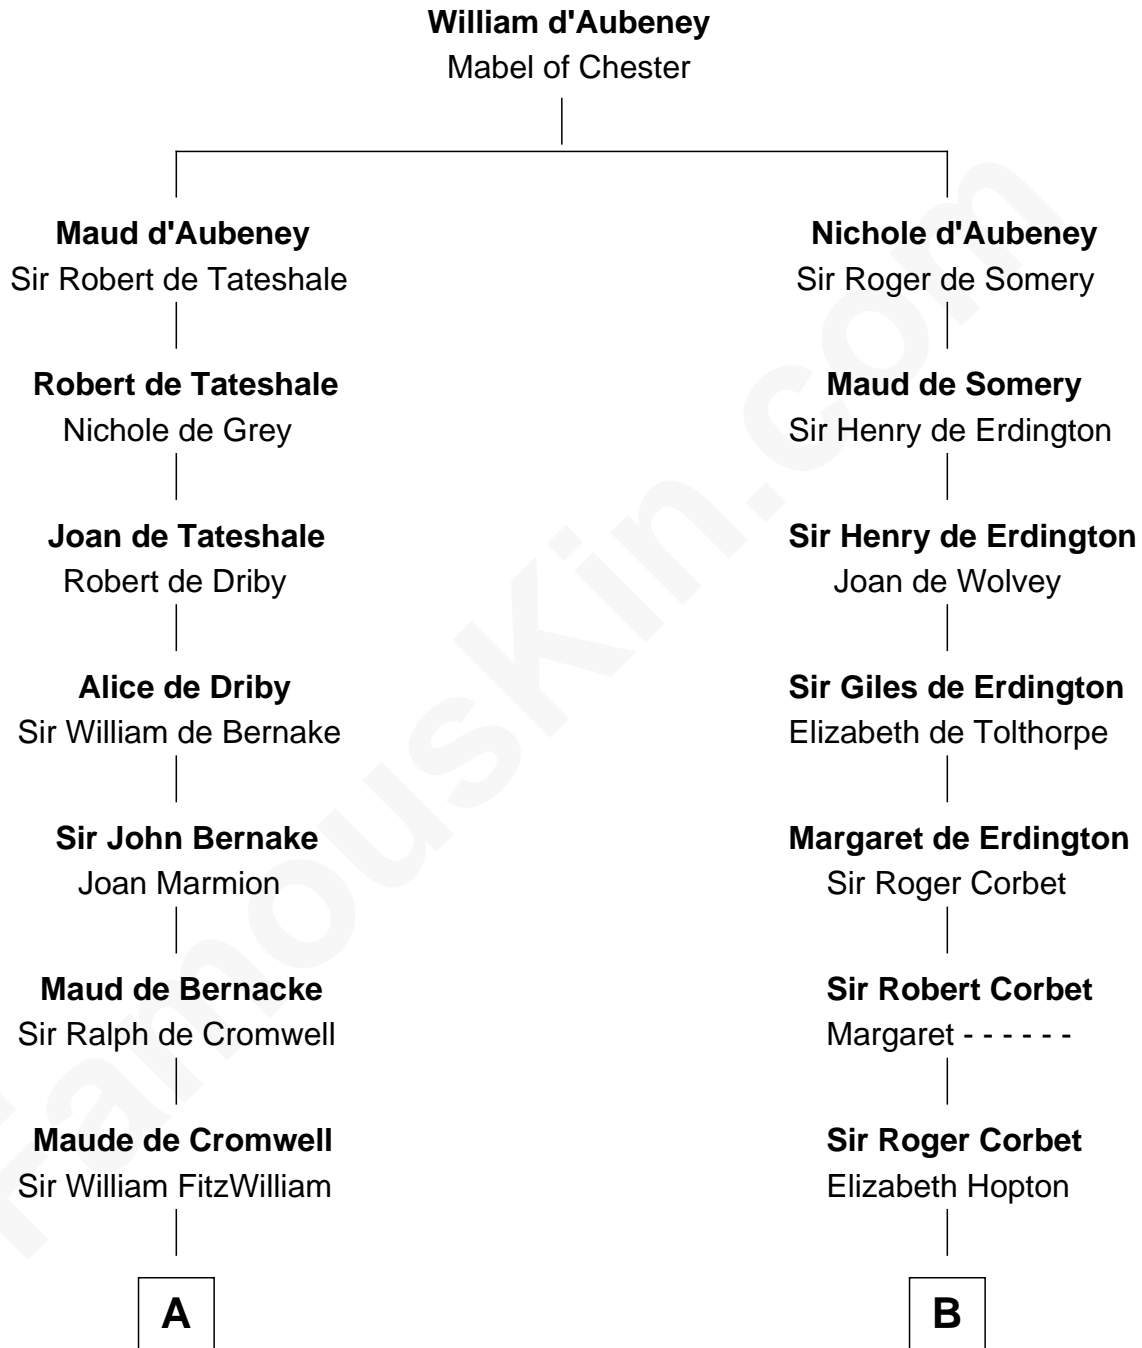

FamousKin.com

Relationship Chart of

Abigail (Smith) Adams

First Lady of President John Adams

18th cousin 3 times removed of

John D. Rockefeller

Founder of the Standard Oil Company

C

Elizabeth Quincy
Rev. William Smith

Abigail (Smith) Adams
First Lady of John Adams

D

Solomon Avery
Hannah Punderson

Miles Avery
Malinda Pixley

Lucy Avery
Godfrey Lewis Rockefeller

William Avery Rockefeller
Eliza Davison