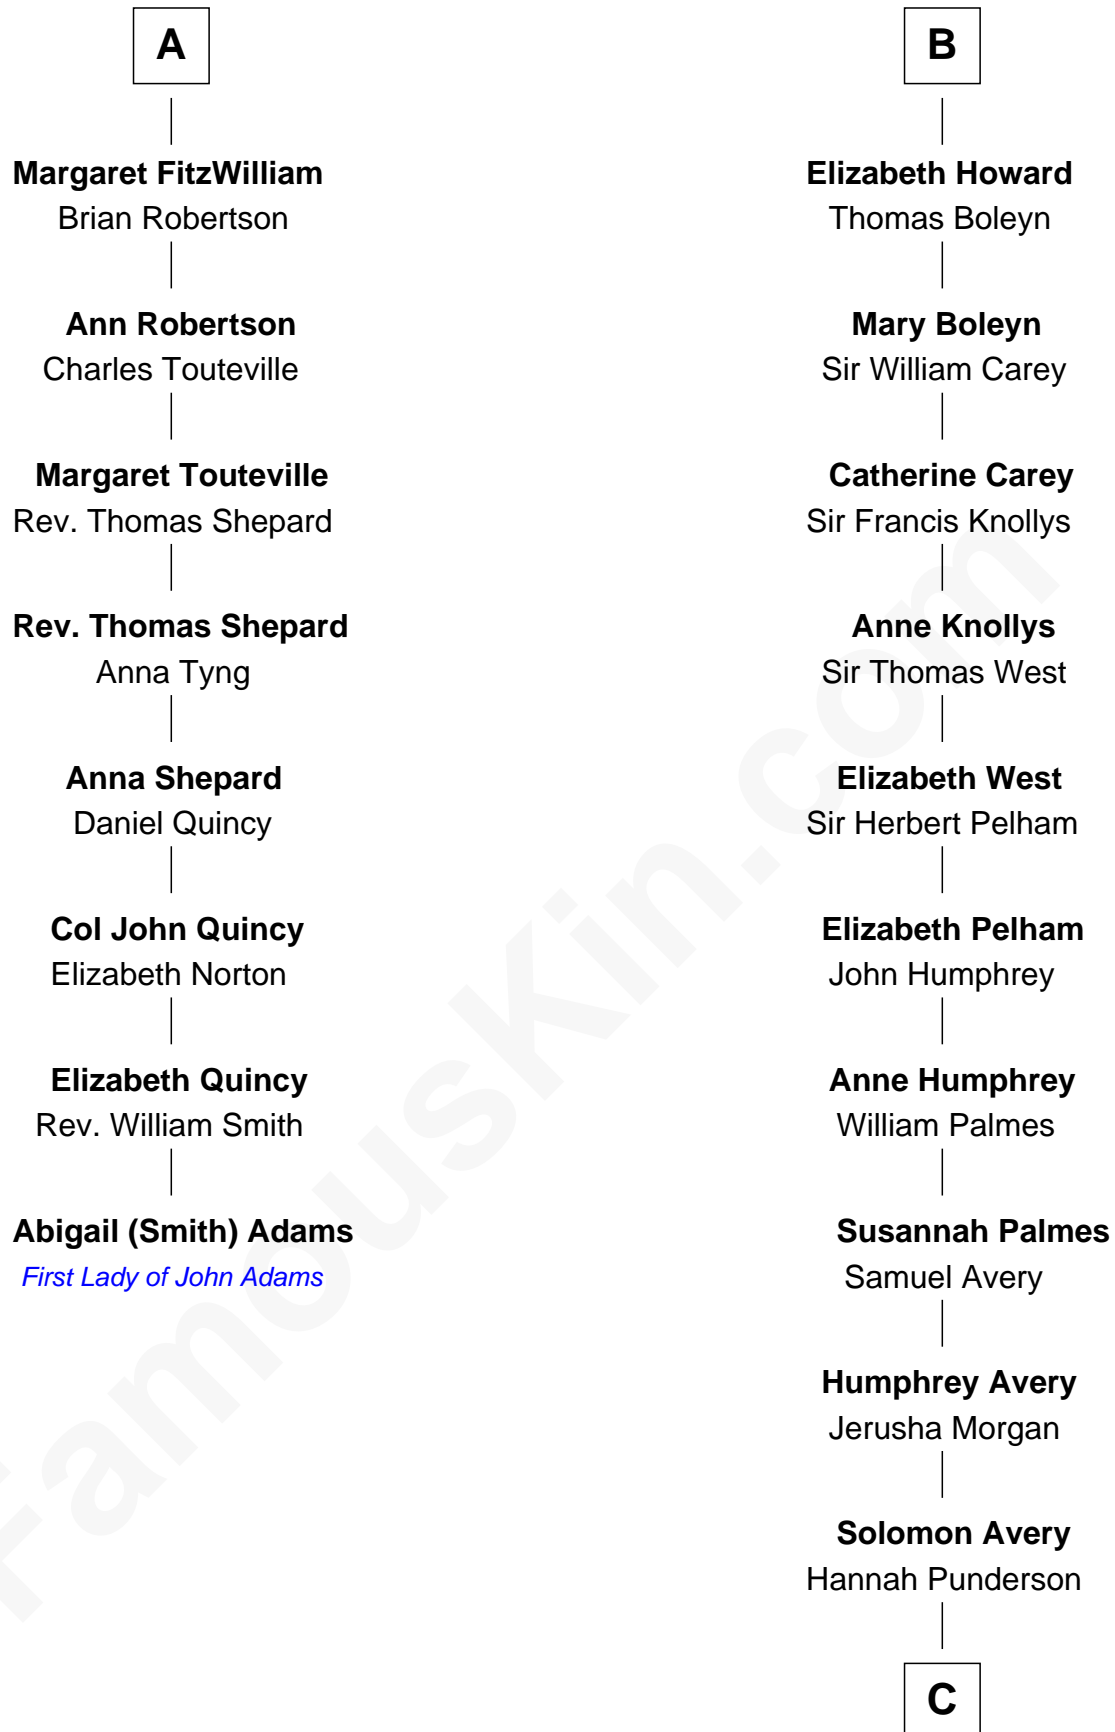

## Relationship Chart of

### Abigail (Smith) Adams

First Lady of President John Adams

14th cousin 6 times removed of

### John D. Rockefeller

Founder of the Standard Oil Company

**C**

**Miles Avery**

Malinda Pixley

**Lucy Avery**

Godfrey Lewis Rockefeller

**William Avery Rockefeller**