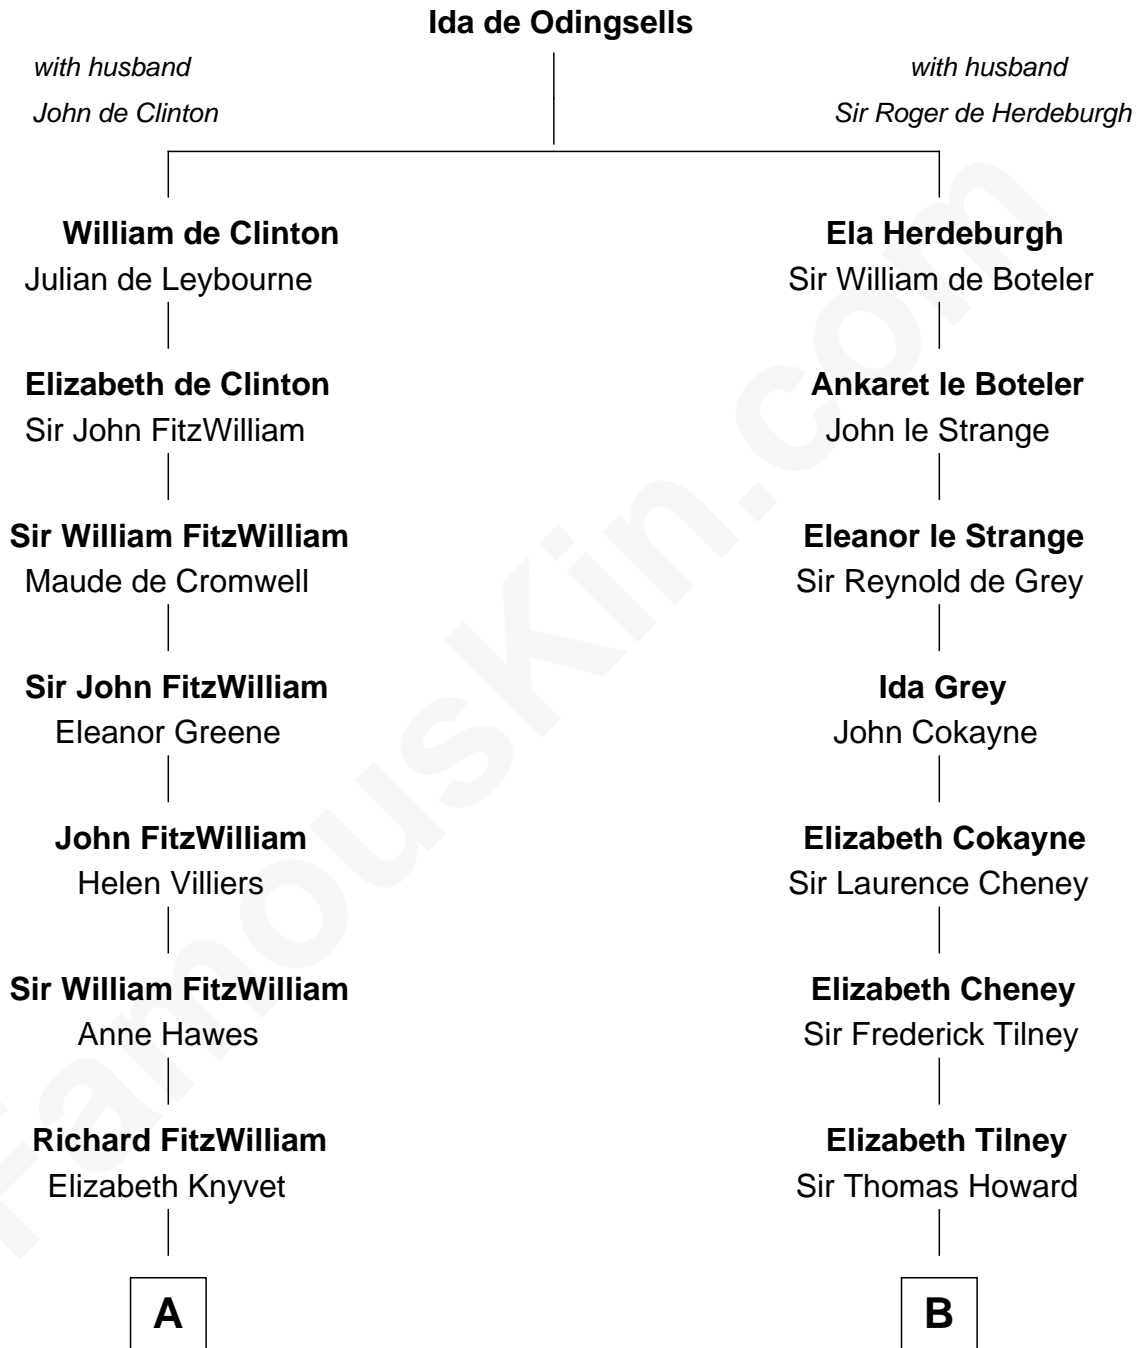

FamousKin.com

Relationship Chart of

Abigail (Smith) Adams

First Lady of President John Adams

14th cousin 6 times removed of

John D. Rockefeller

Founder of the Standard Oil Company