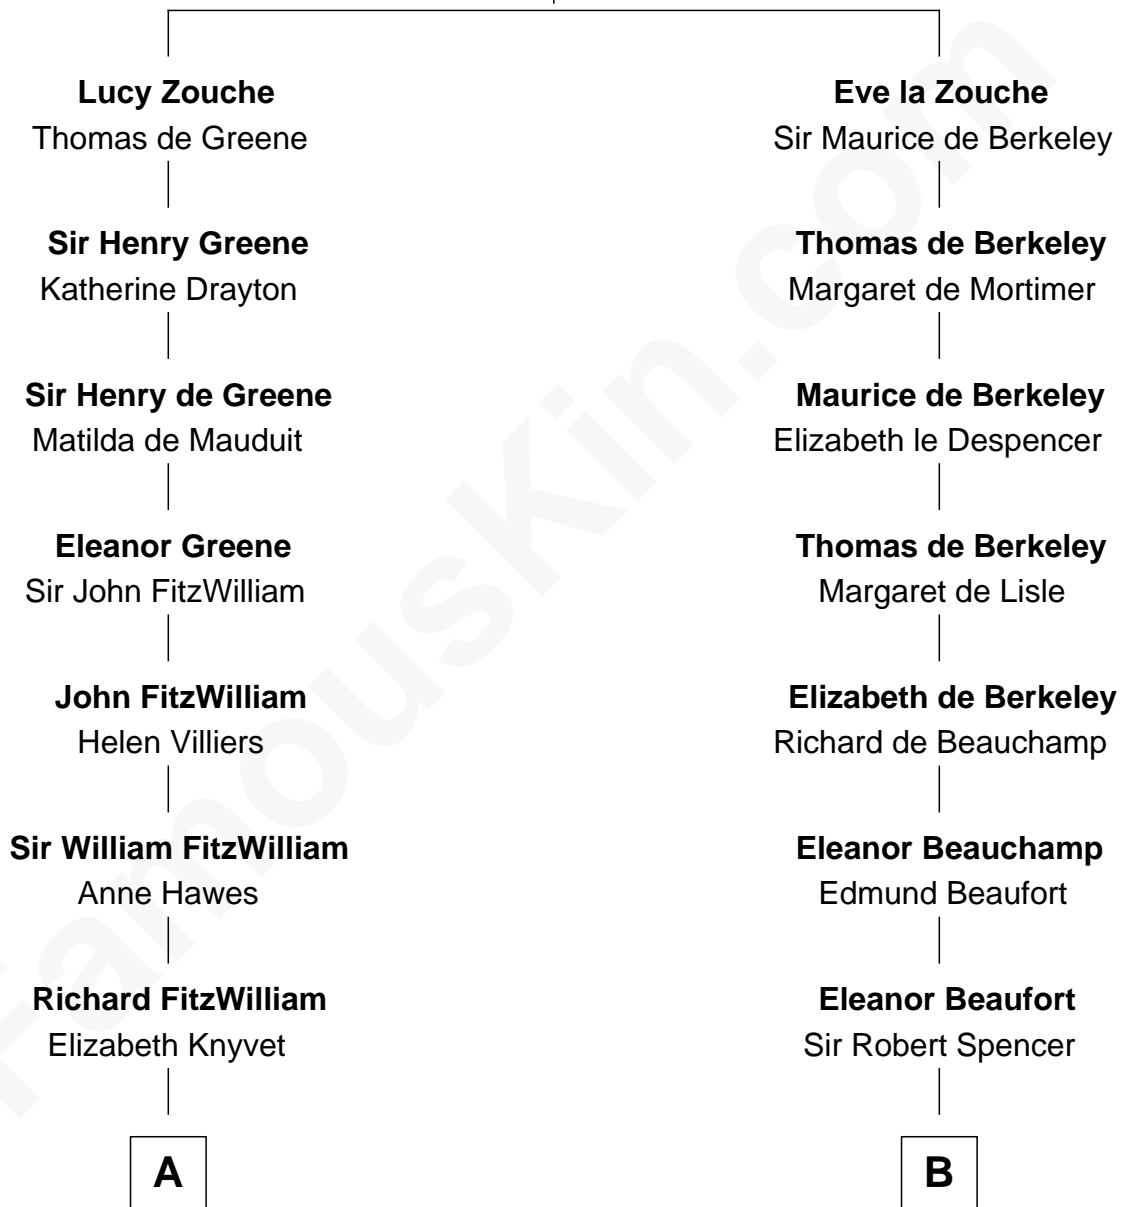

FamousKin.com

Relationship Chart of

Abigail (Smith) Adams

First Lady of President John Adams

14th cousin 6 times removed of

John D. Rockefeller

Founder of the Standard Oil Company

Eudo la Zouche
Milicent de Cantilupe

C

Miles Avery
Malinda Pixley

Lucy Avery
Godfrey Lewis Rockefeller

William Avery Rockefeller
Eliza Davison

John D. Rockefeller
Founder of the Standard Oil Company