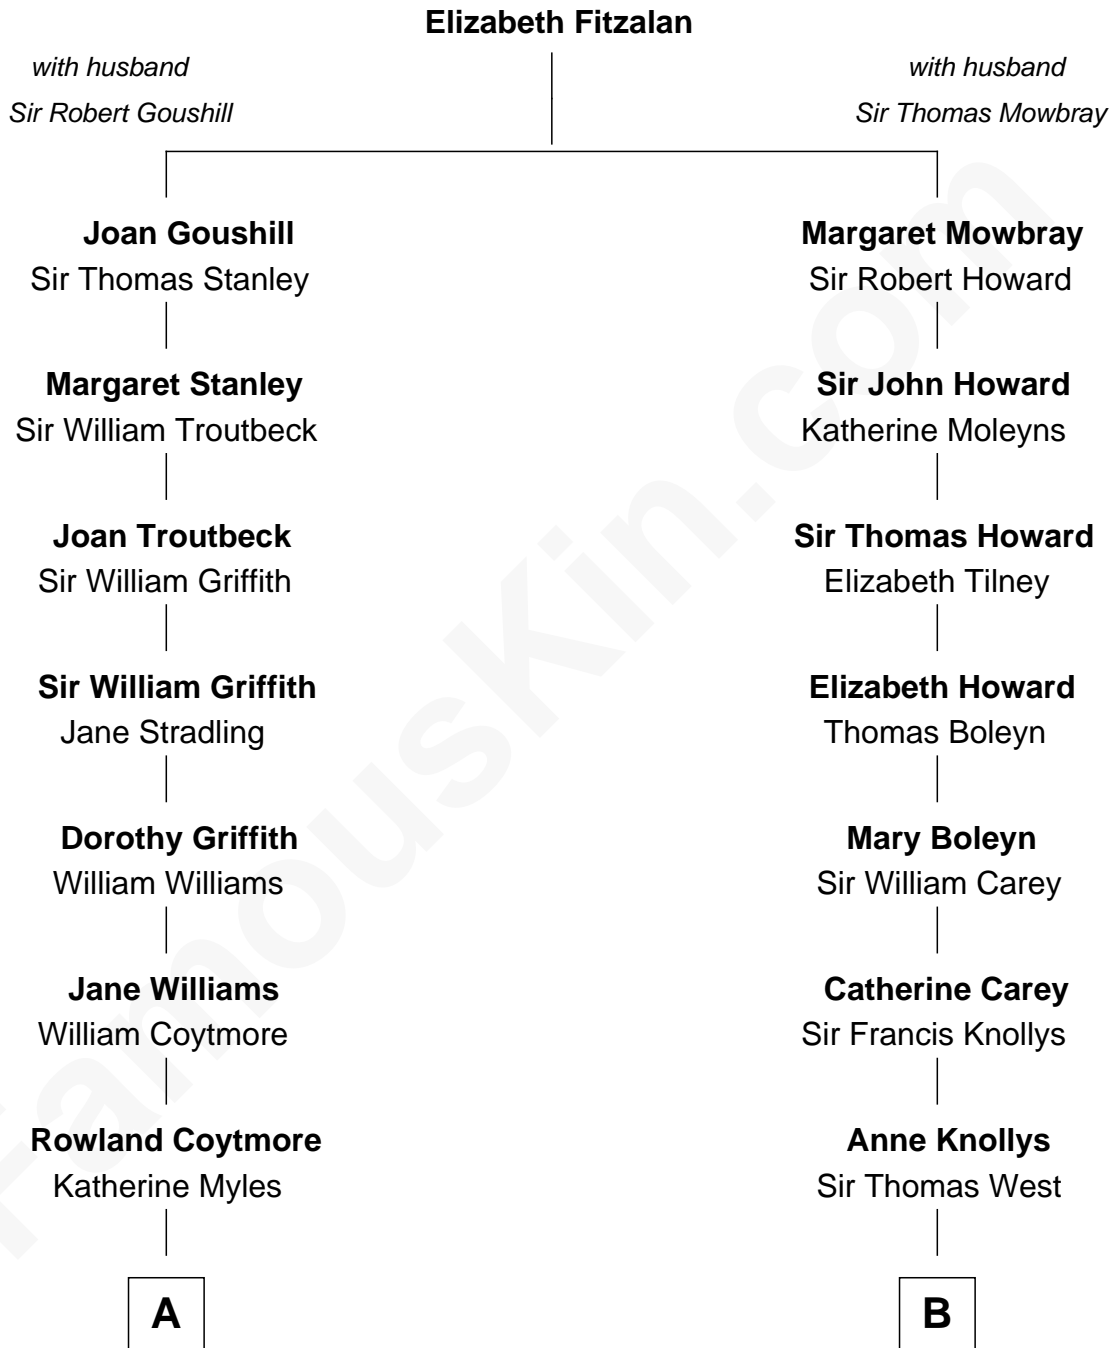

FamousKin.com

Relationship Chart of

Abigail (Smith) Adams

First Lady of President John Adams

12th cousin 6 times removed of

Nelson Rockefeller

41st U.S. Vice-President

C

John Davison Rockefeller
Abby Greene Aldrich

Nelson Rockefeller
41st U.S. Vice-President

FamousKin.com