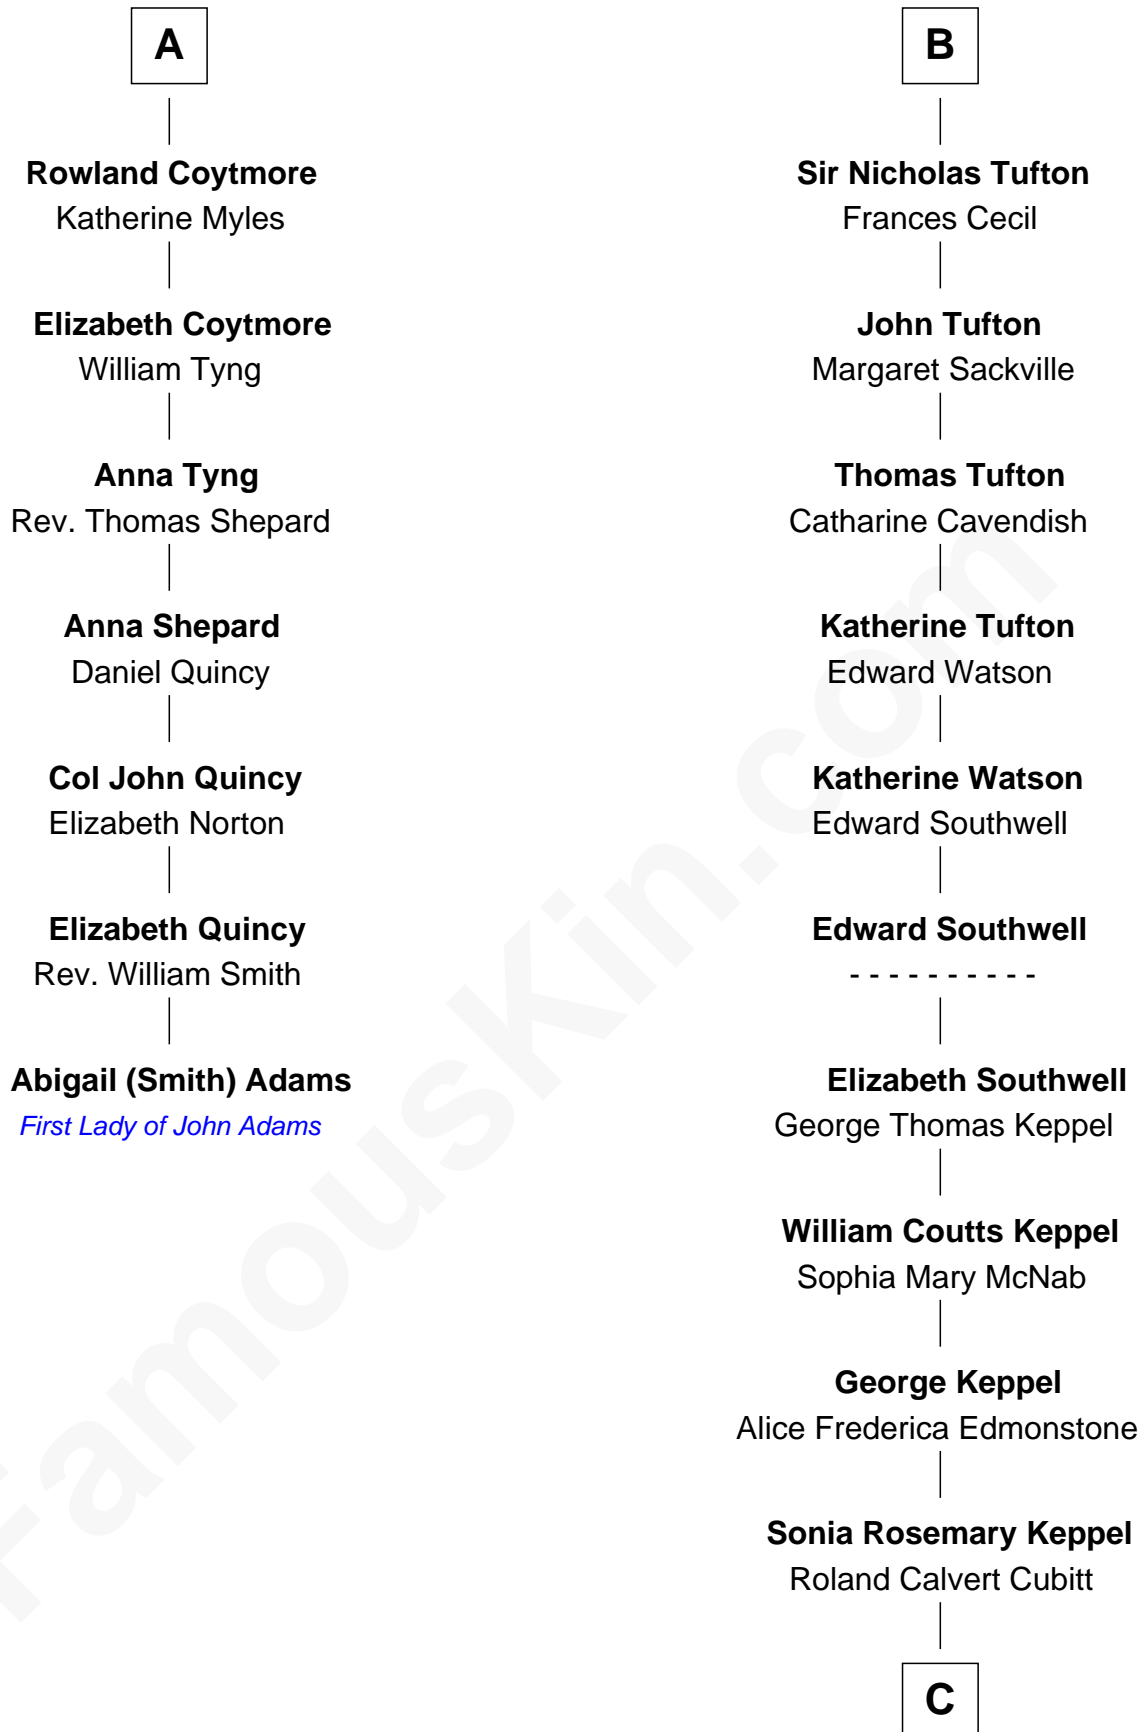

FamousKin.com

Relationship Chart of

Abigail (Smith) Adams

First Lady of President John Adams

13th cousin 5 times removed of

Camilla Parker Bowles

Queen Consort of the United Kingdom

C

Rosalind Maud Cubitt
Bruce Middleton Hope Shand

Camilla Parker Bowles
Queen Consort