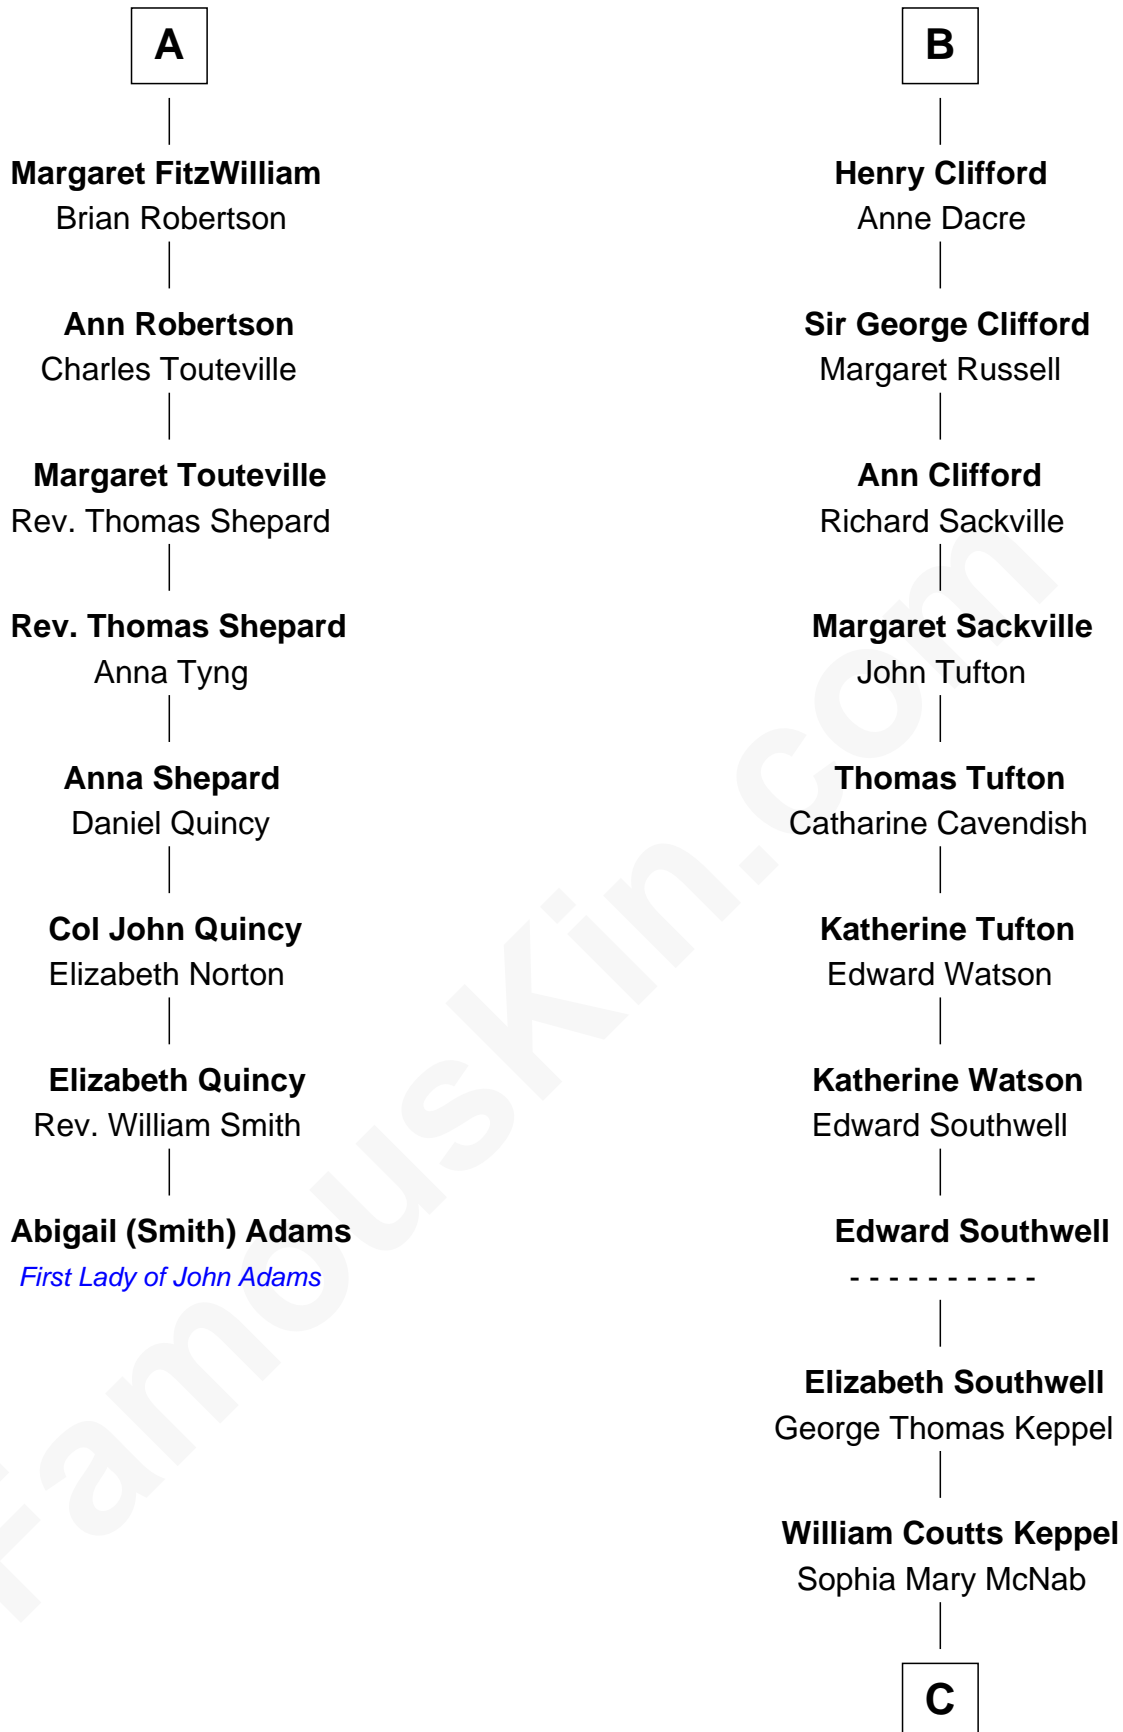

## Relationship Chart of

### Camilla Parker Bowles

Queen Consort of the United Kingdom

**Sir John Marmion**

Maud de Furnival

C

**George Keppel**

Alice Frederica Edmonstone

**Sonia Rosemary Keppel**