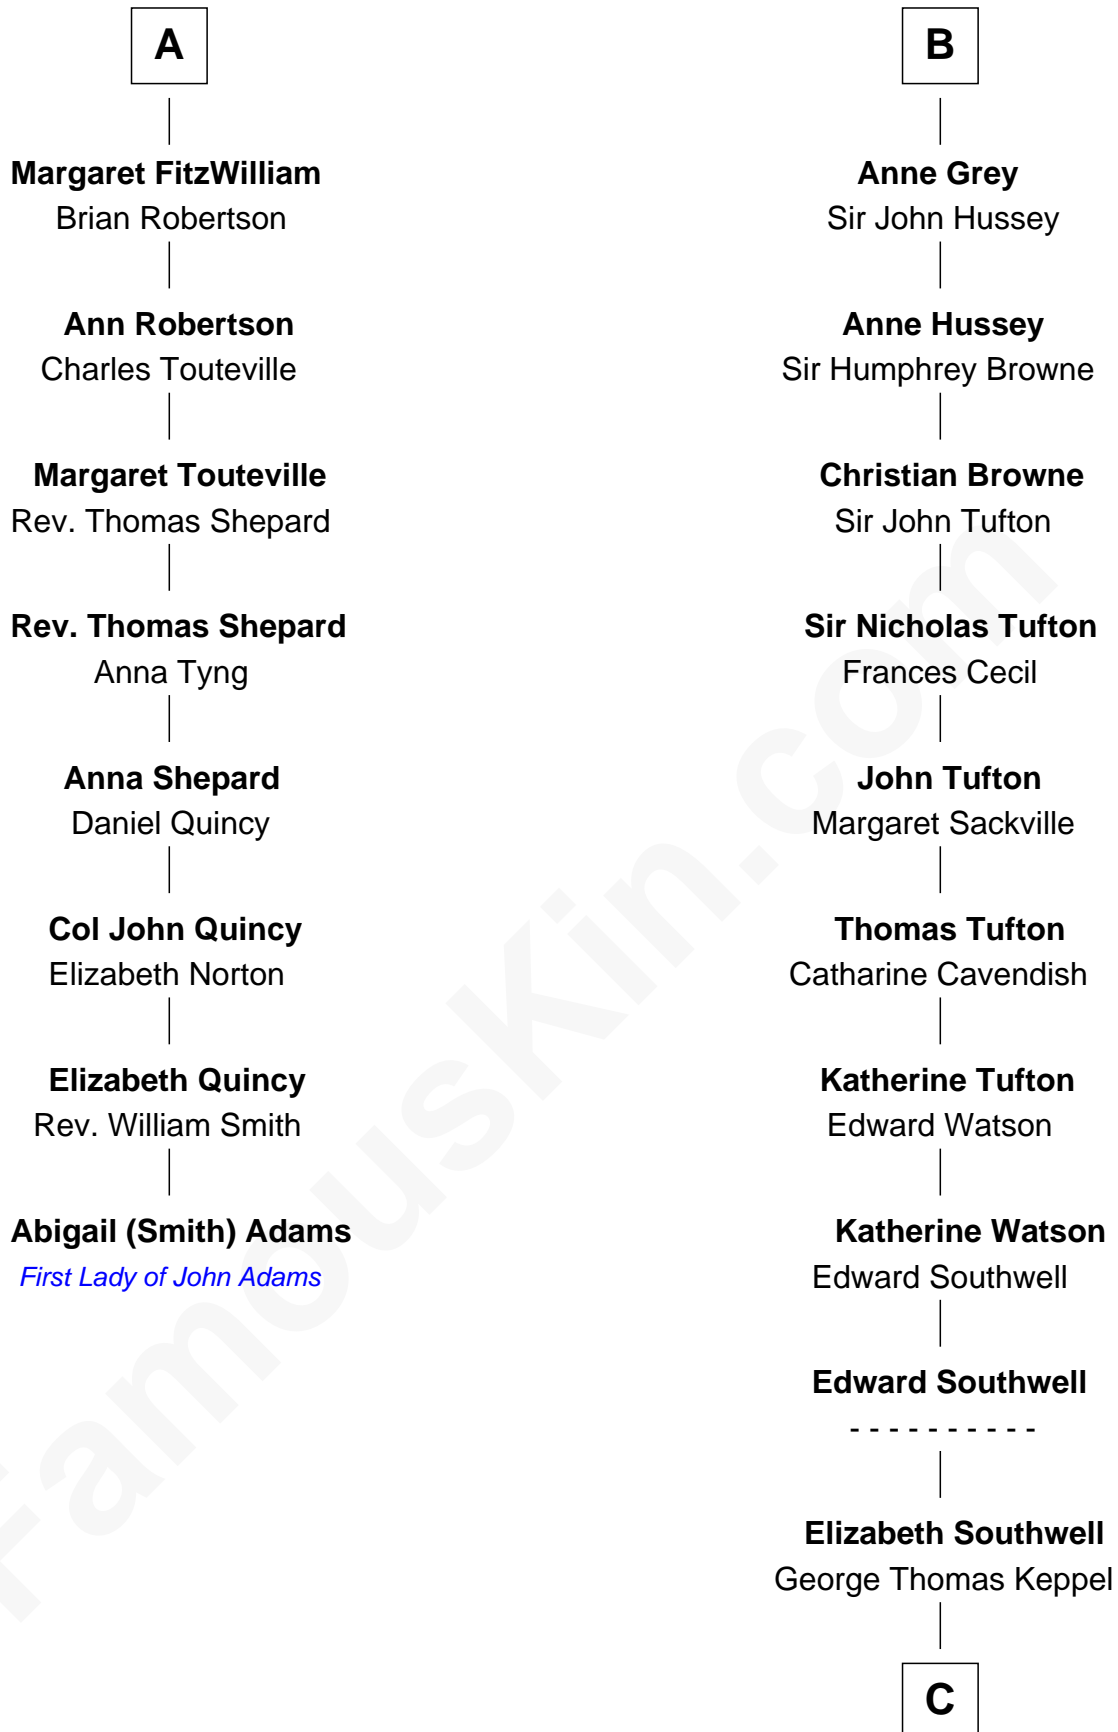

FamousKin.com

Relationship Chart of

Abigail (Smith) Adams

First Lady of President John Adams

14th cousin 7 times removed of

Camilla Parker Bowles

Queen Consort of the United Kingdom

C

William Coutts Keppel

Sophia Mary McNab

George Keppel

Alice Frederica Edmonstone

Sonia Rosemary Keppel

Roland Calvert Cubitt

Rosalind Maud Cubitt

Bruce Middleton Hope Shand