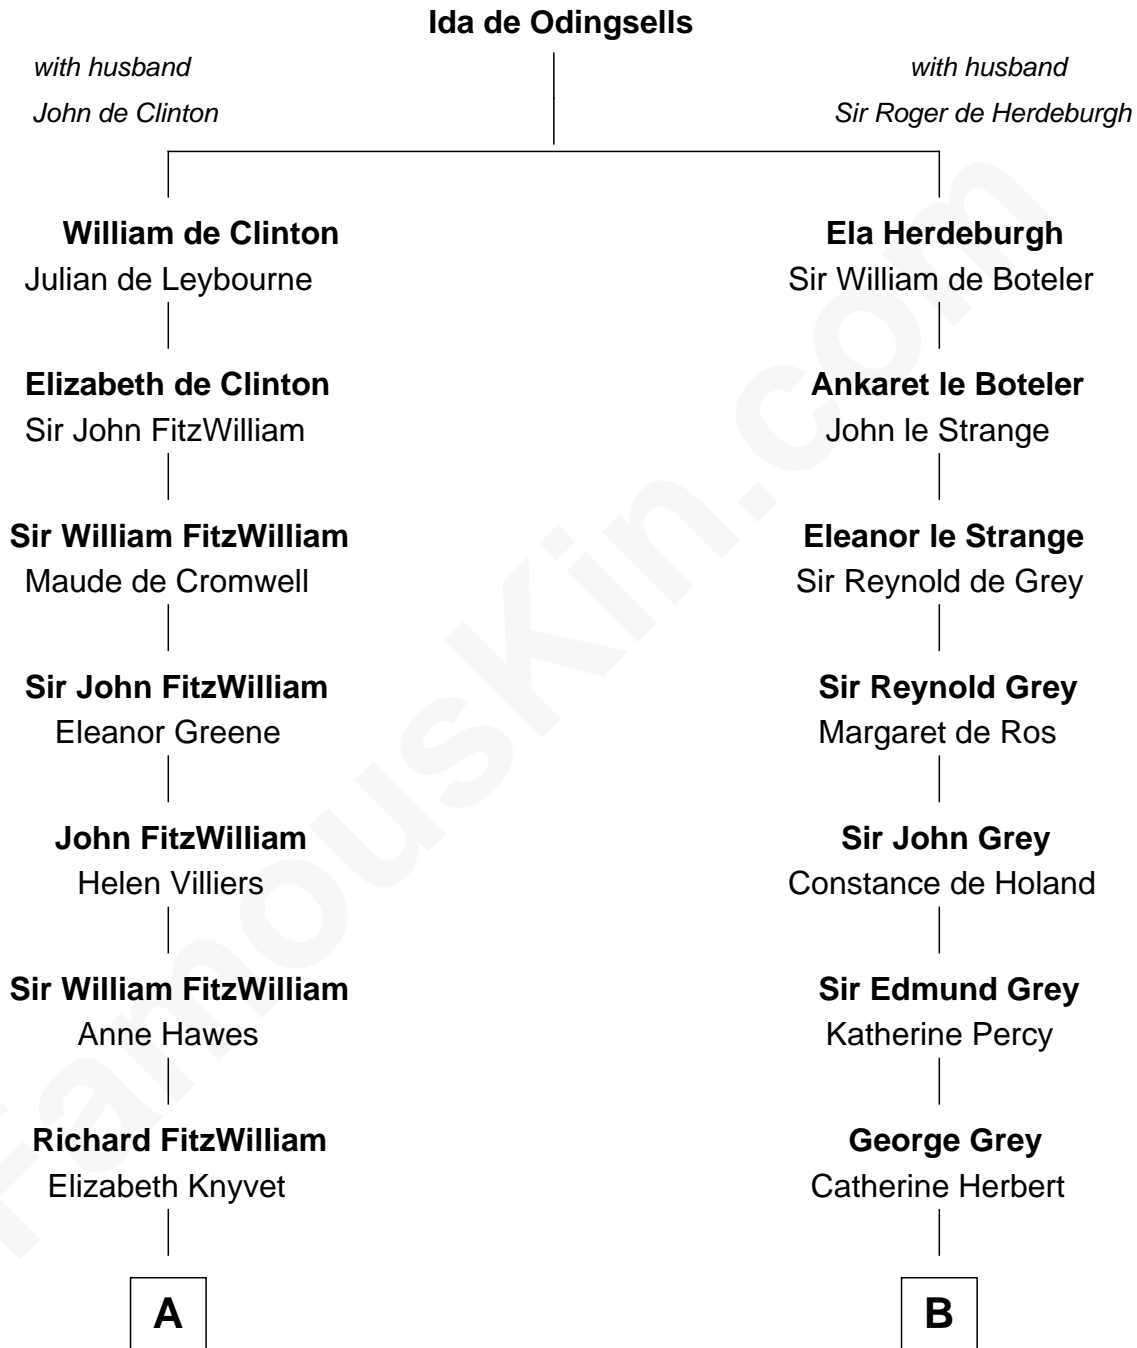

FamousKin.com

Relationship Chart of

Abigail (Smith) Adams

First Lady of President John Adams

14th cousin 7 times removed of

Camilla Parker Bowles

Queen Consort of the United Kingdom

C

William Coutts Keppel

Sophia Mary McNab

George Keppel

Alice Frederica Edmonstone

Sonia Rosemary Keppel

Roland Calvert Cubitt

Rosalind Maud Cubitt

Bruce Middleton Hope Shand