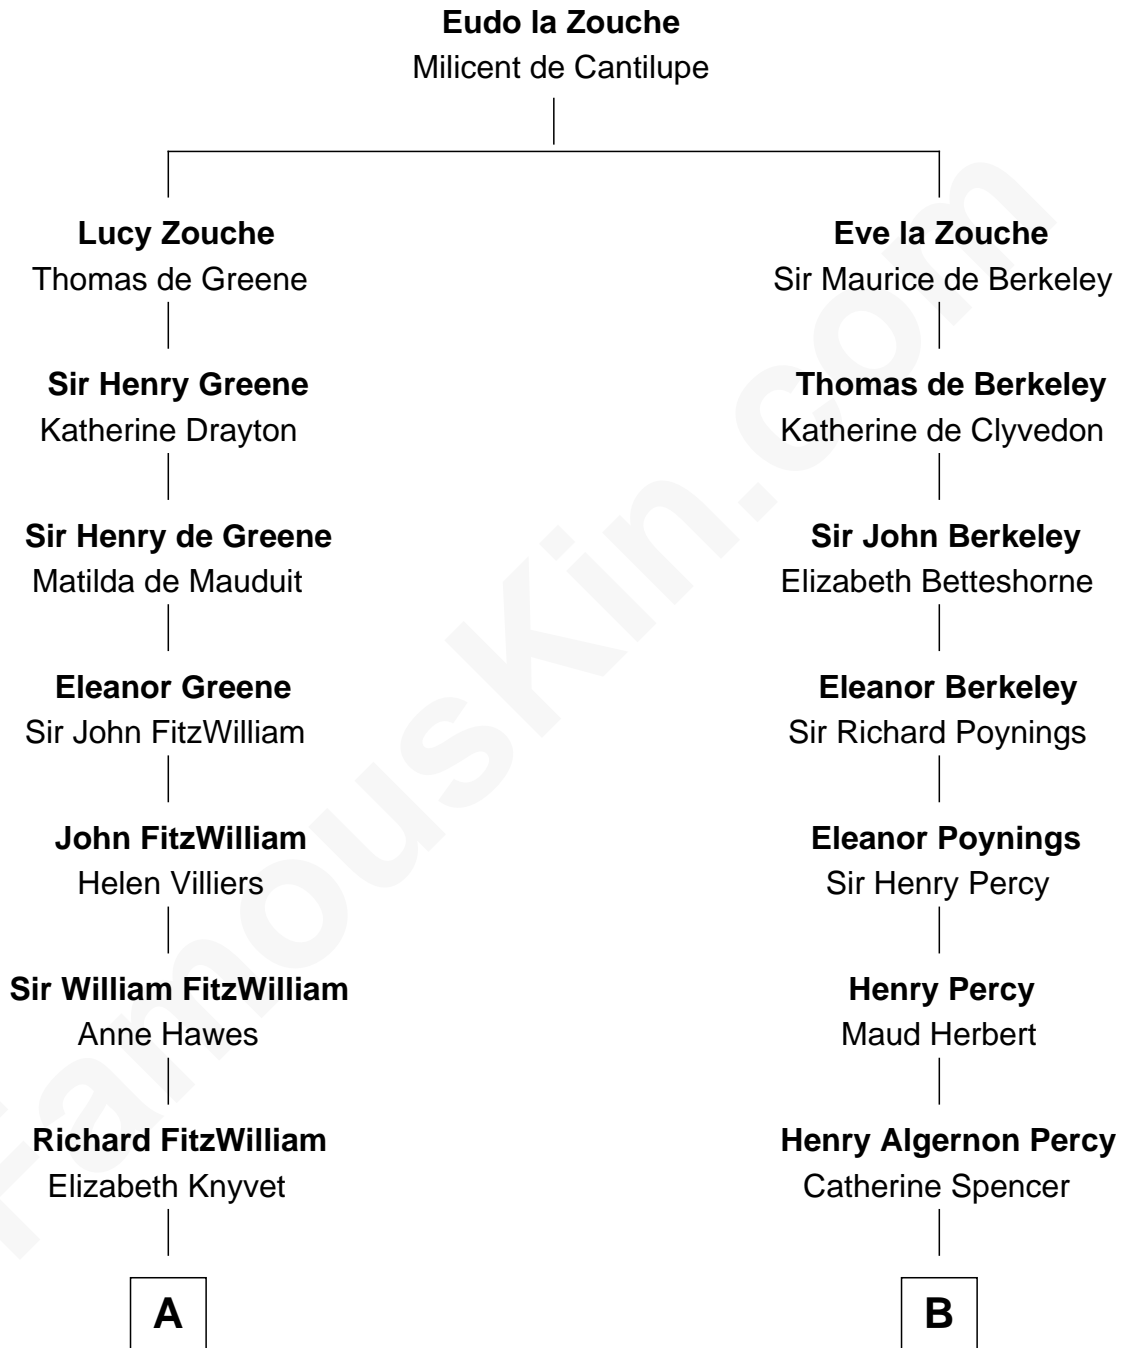

FamousKin.com

Relationship Chart of

Abigail (Smith) Adams

First Lady of President John Adams

14th cousin 7 times removed of

Camilla Parker Bowles

Queen Consort of the United Kingdom

C

William Coutts Keppel

Sophia Mary McNab

George Keppel

Alice Frederica Edmonstone

Sonia Rosemary Keppel

Roland Calvert Cubitt

Rosalind Maud Cubitt

Bruce Middleton Hope Shand