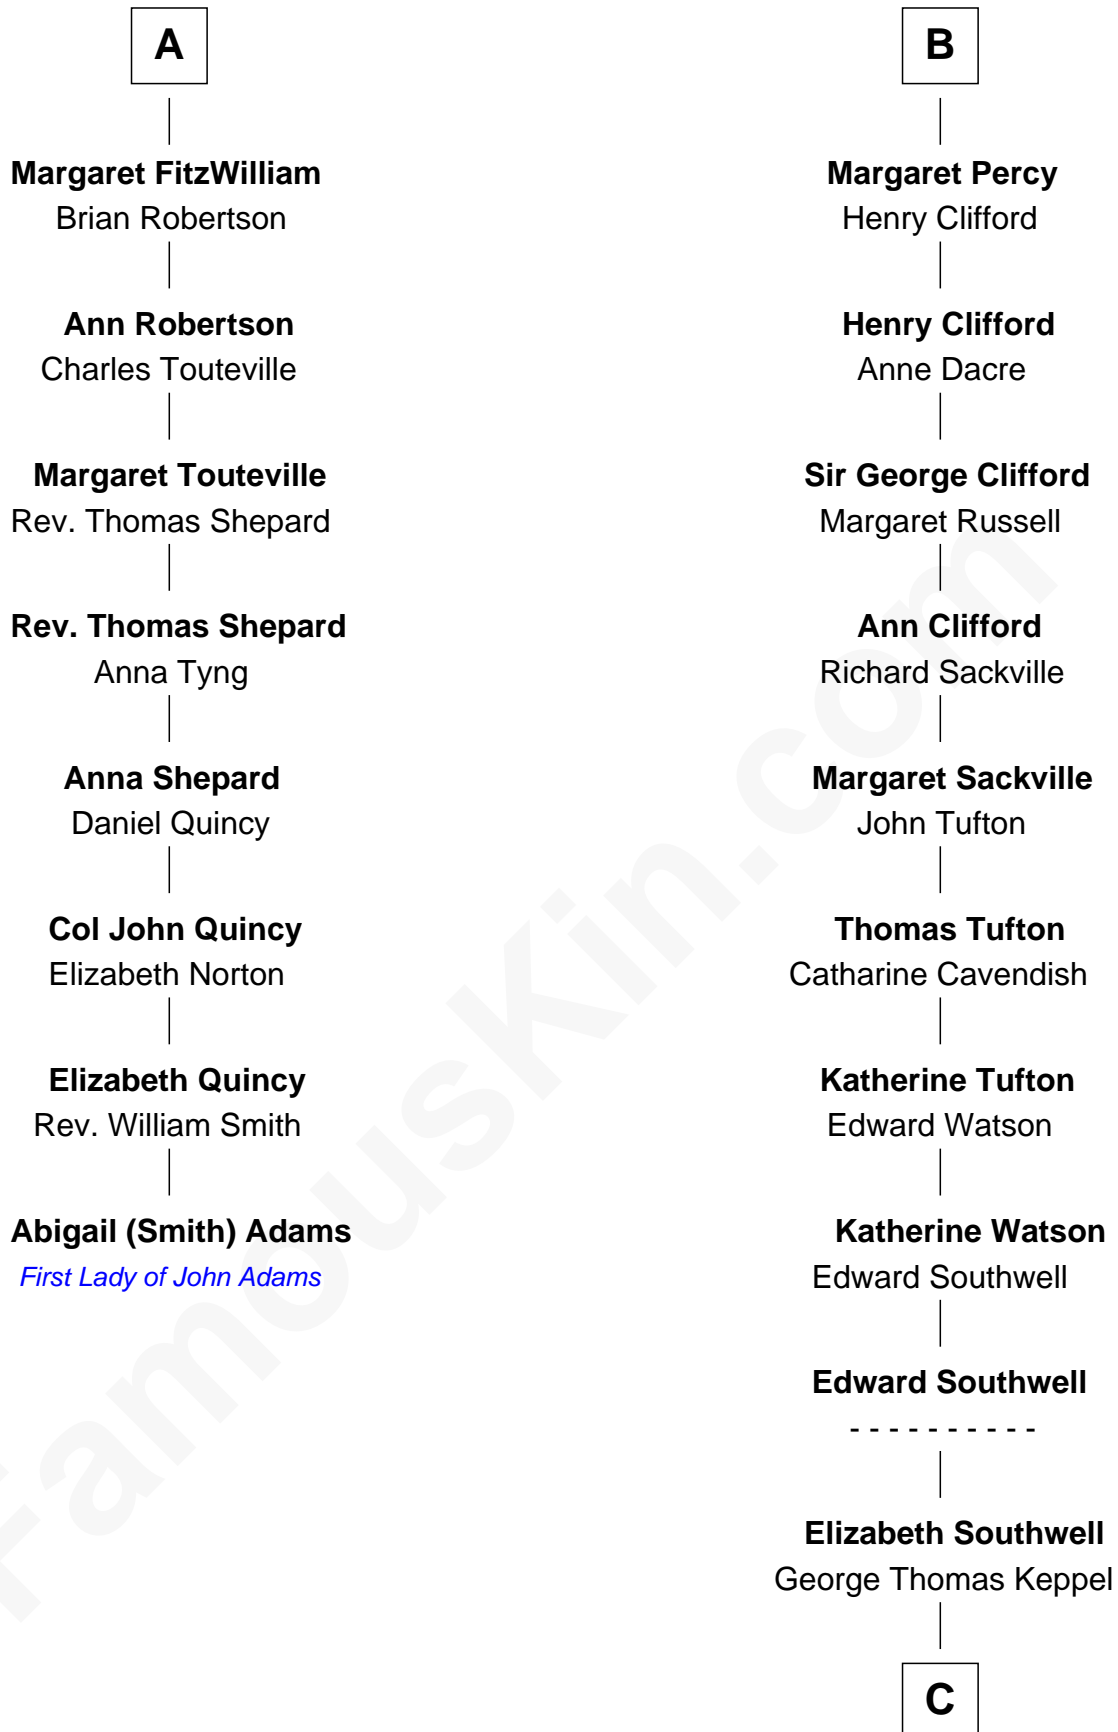

FamousKin.com

Relationship Chart of

Abigail (Smith) Adams

First Lady of President John Adams

14th cousin 7 times removed of

Camilla Parker Bowles

Queen Consort of the United Kingdom

C

William Coutts Keppel

Sophia Mary McNab

George Keppel

Alice Frederica Edmonstone

Sonia Rosemary Keppel

Roland Calvert Cubitt

Rosalind Maud Cubitt

Bruce Middleton Hope Shand