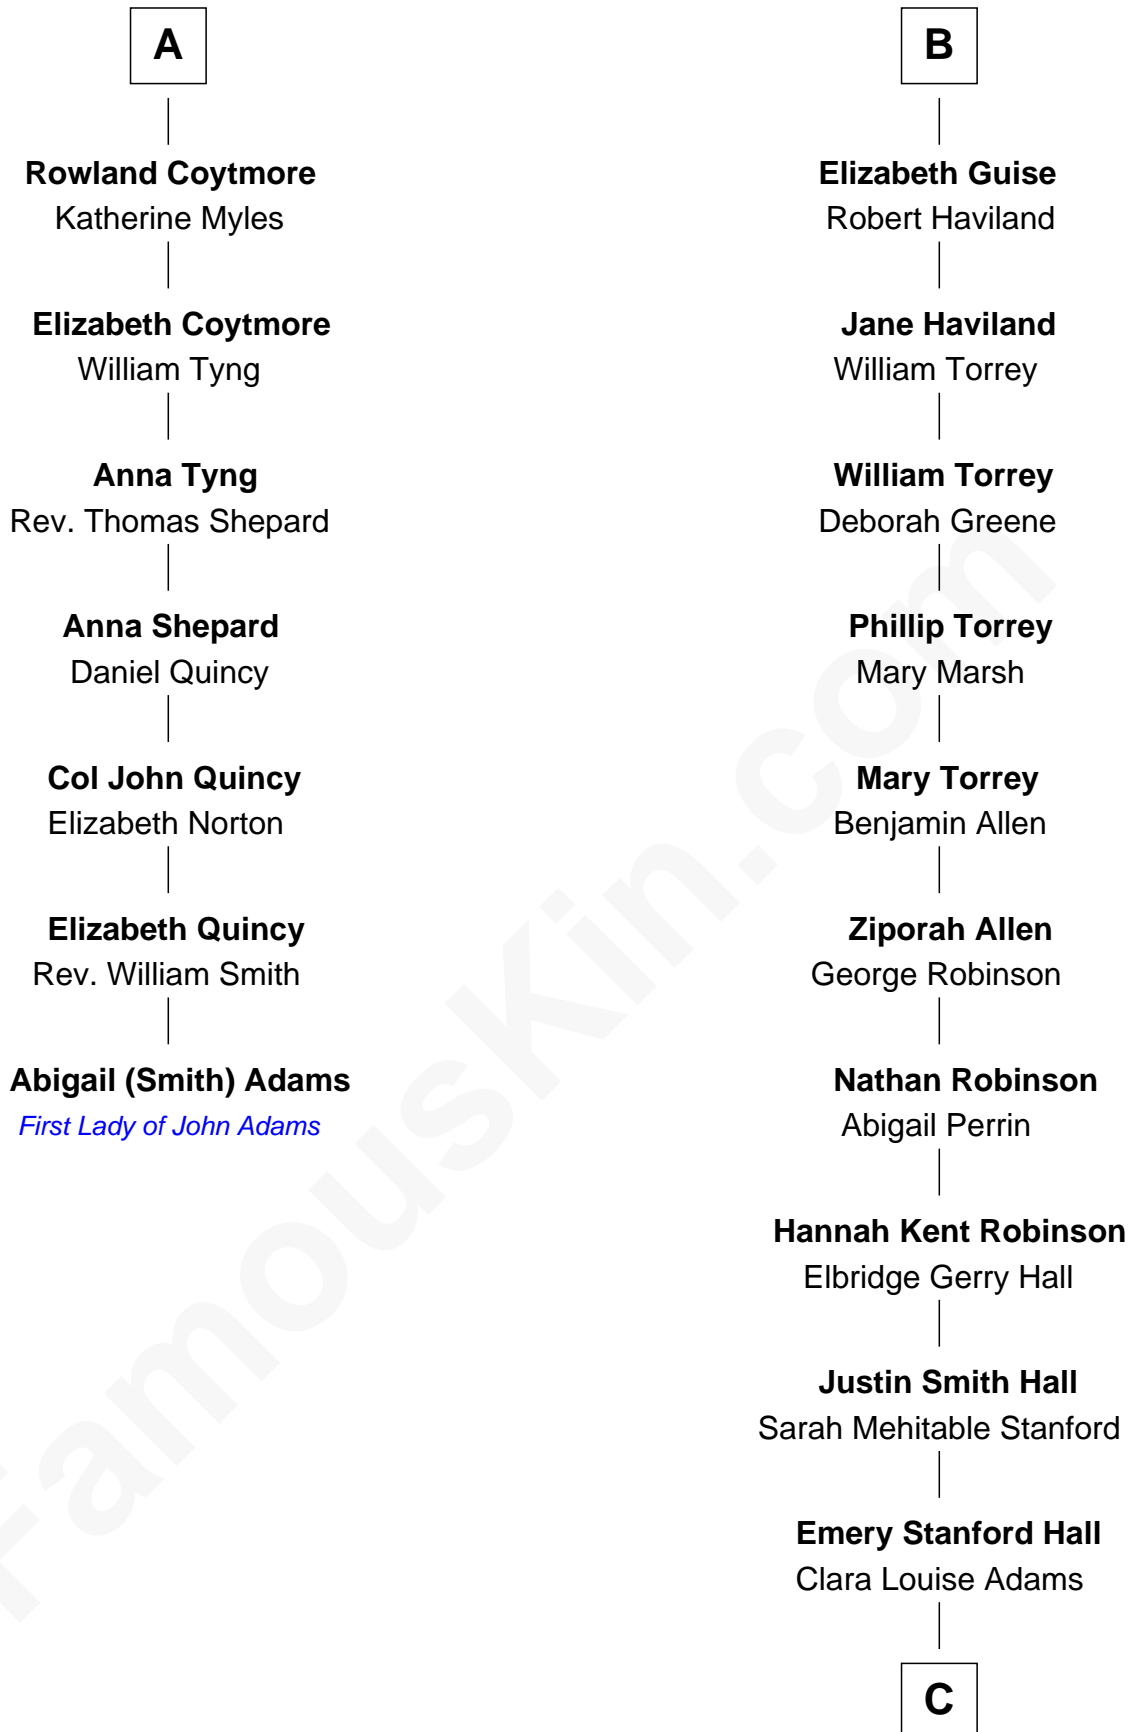

**FamousKin.com**  
**Relationship Chart of**  
**Abigail (Smith) Adams**  
*First Lady of President John Adams*

13th cousin 5 times removed of

**Raquel Welch**  
*Movie Actress*

C

Josephine Sarah Hall  
Armando Carlos Tejada

Raquel Welch  
*aka Raquel Welch*