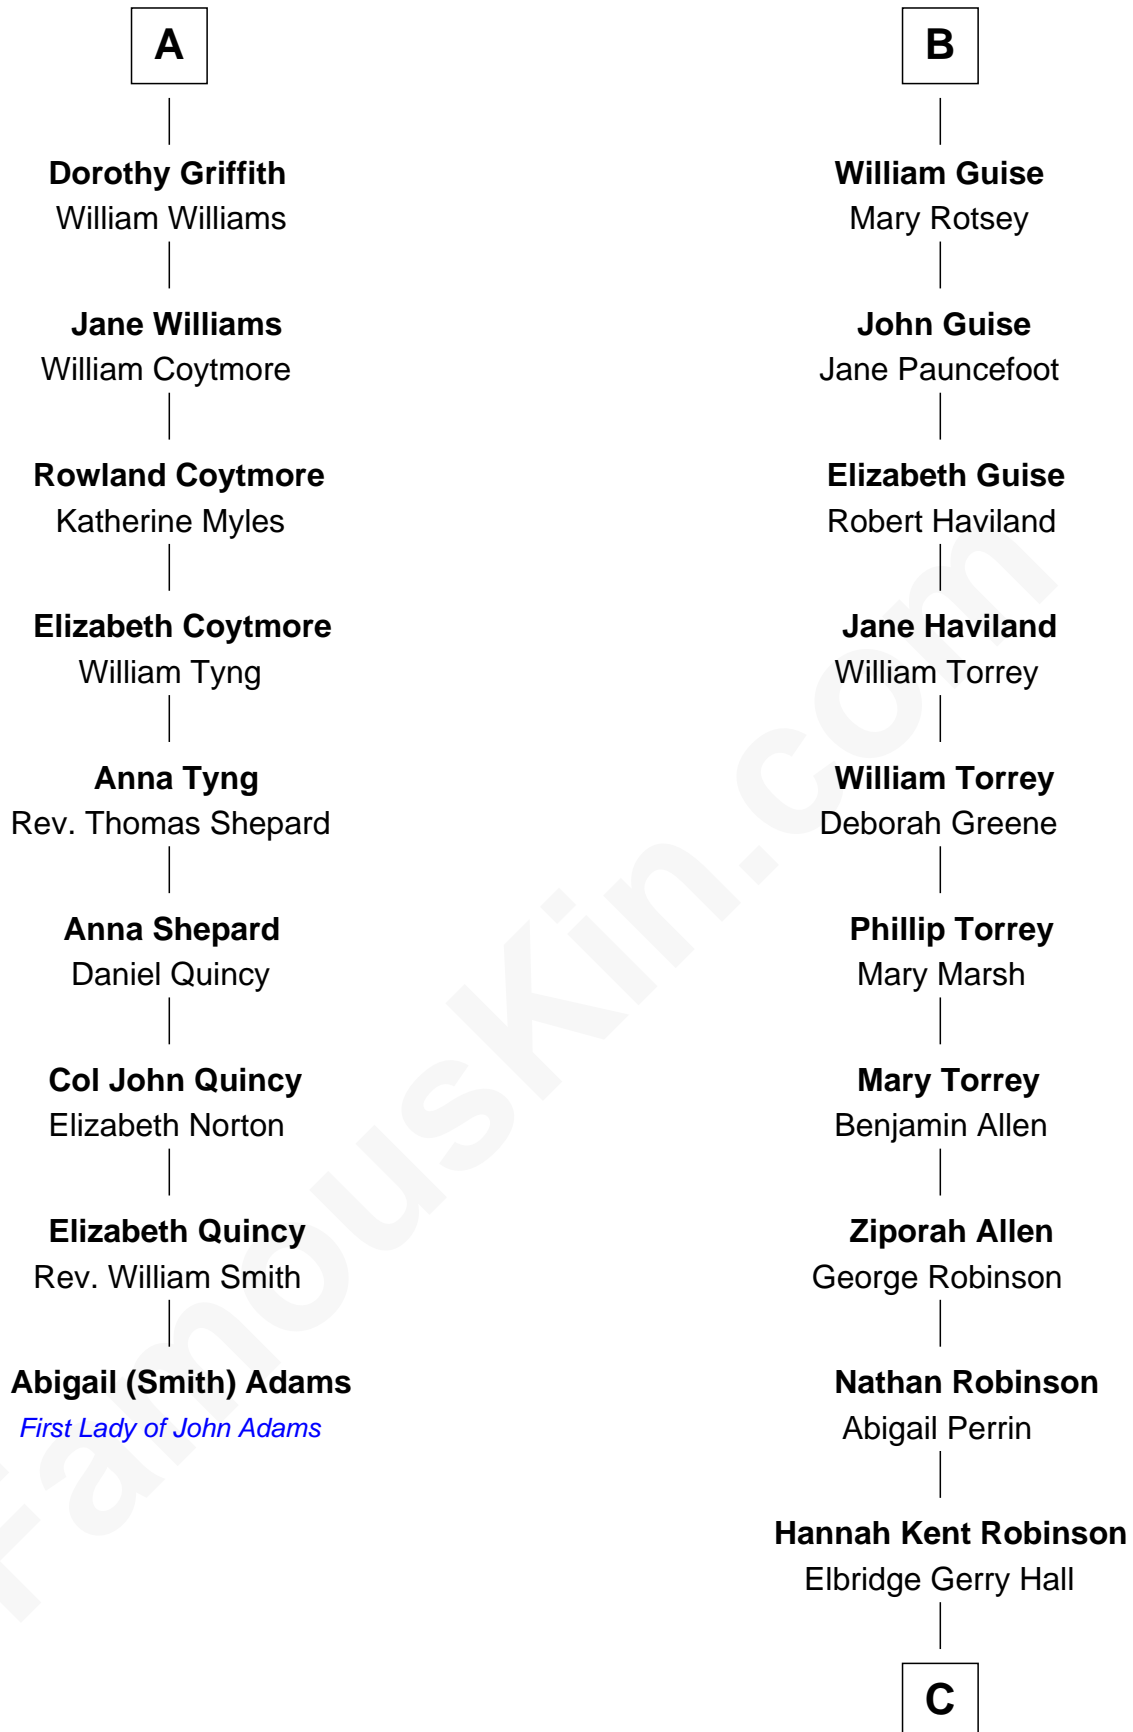

FamousKin.com
Relationship Chart of
Abigail (Smith) Adams
First Lady of President John Adams

15th cousin 5 times removed of

Raquel Welch
Movie Actress

Henry Plantagenet
 Maud de Chaworth

Eleanor Plantagenet

Blanche of Lancaster

John of Gaunt

Elizabeth of Lancaster

John de Holand

Constance de Holand

Sir John Grey

Sir Edmund Grey

Katherine Percy

Anne Grey

Sir John Grey

Probable

Tacy Grey

John Guise

B

C

Justin Smith Hall
Sarah Mehitable Stanford

Emery Stanford Hall
Clara Louise Adams

Josephine Sarah Hall
Armando Carlos Tejada

Raquel Welch
aka Raquel Welch