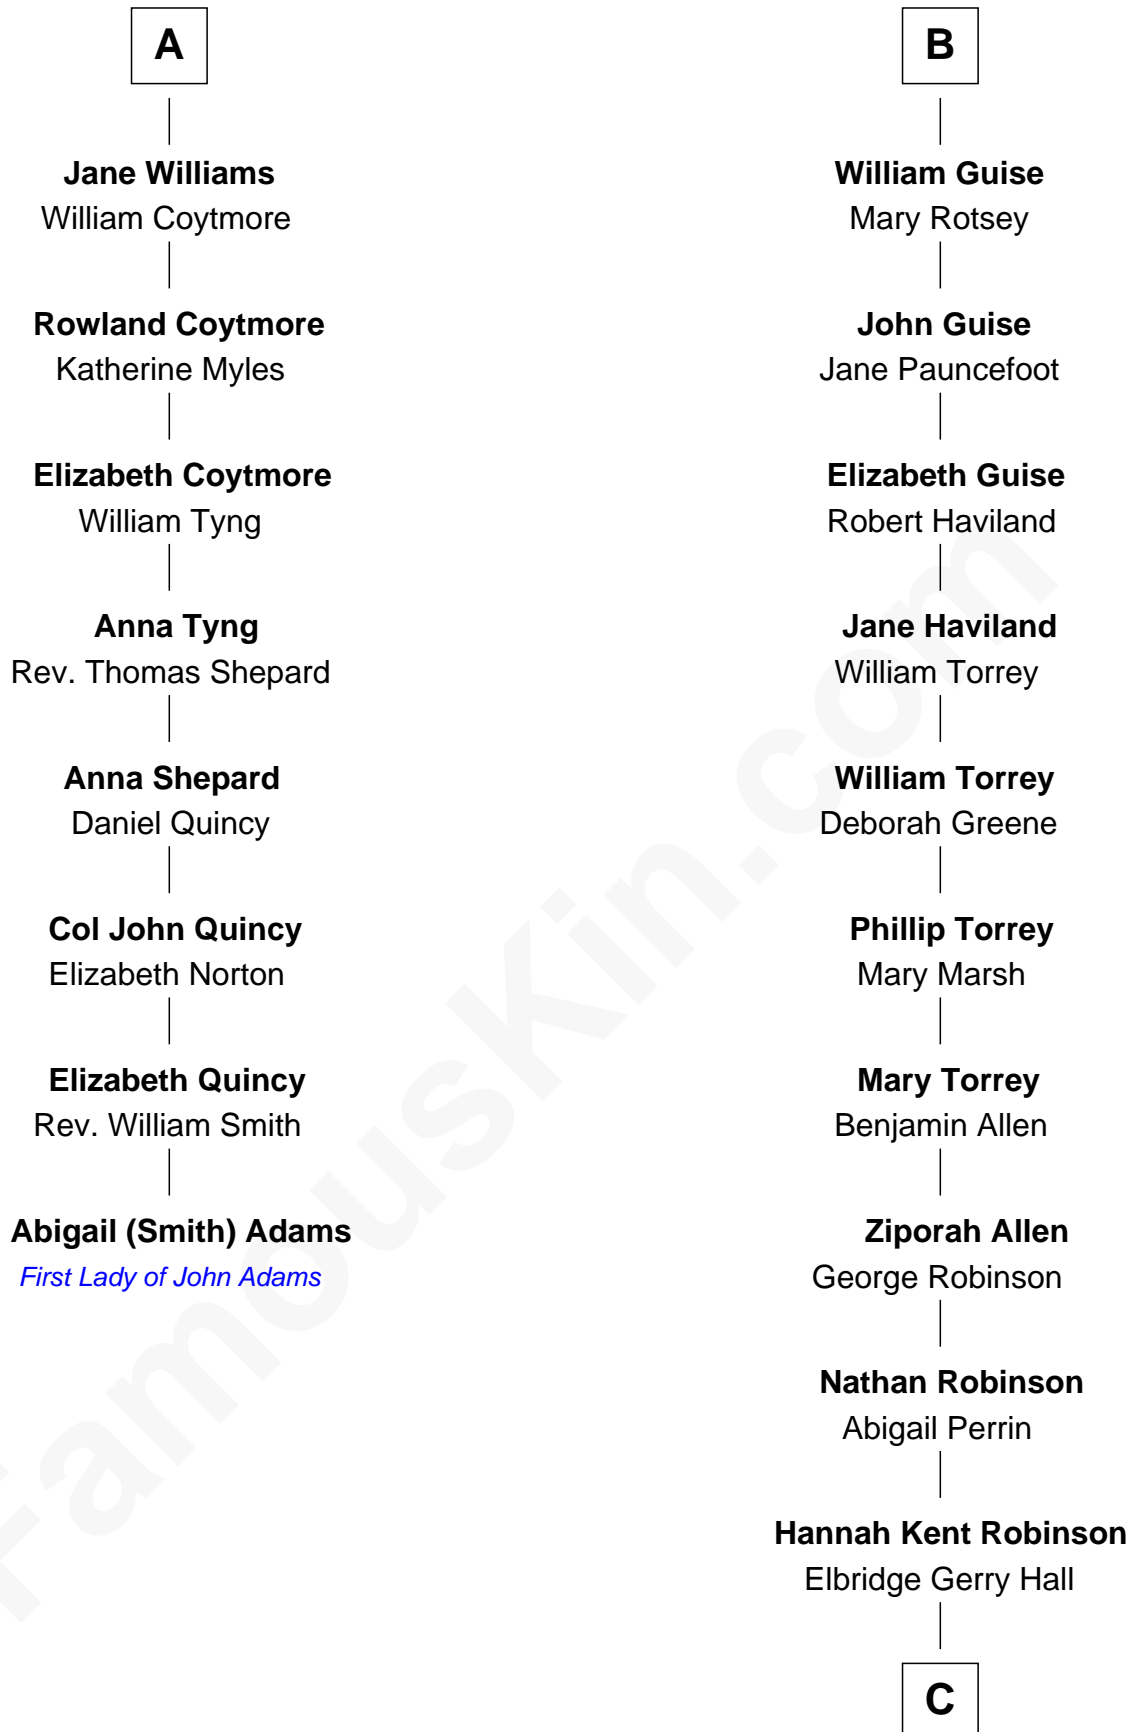

FamousKin.com
Relationship Chart of
Abigail (Smith) Adams
First Lady of President John Adams

14th cousin 6 times removed of

Raquel Welch
Movie Actress

C

Justin Smith Hall
Sarah Mehitable Stanford

Emery Stanford Hall
Clara Louise Adams

Josephine Sarah Hall
Armando Carlos Tejada

Raquel Welch
aka Raquel Welch