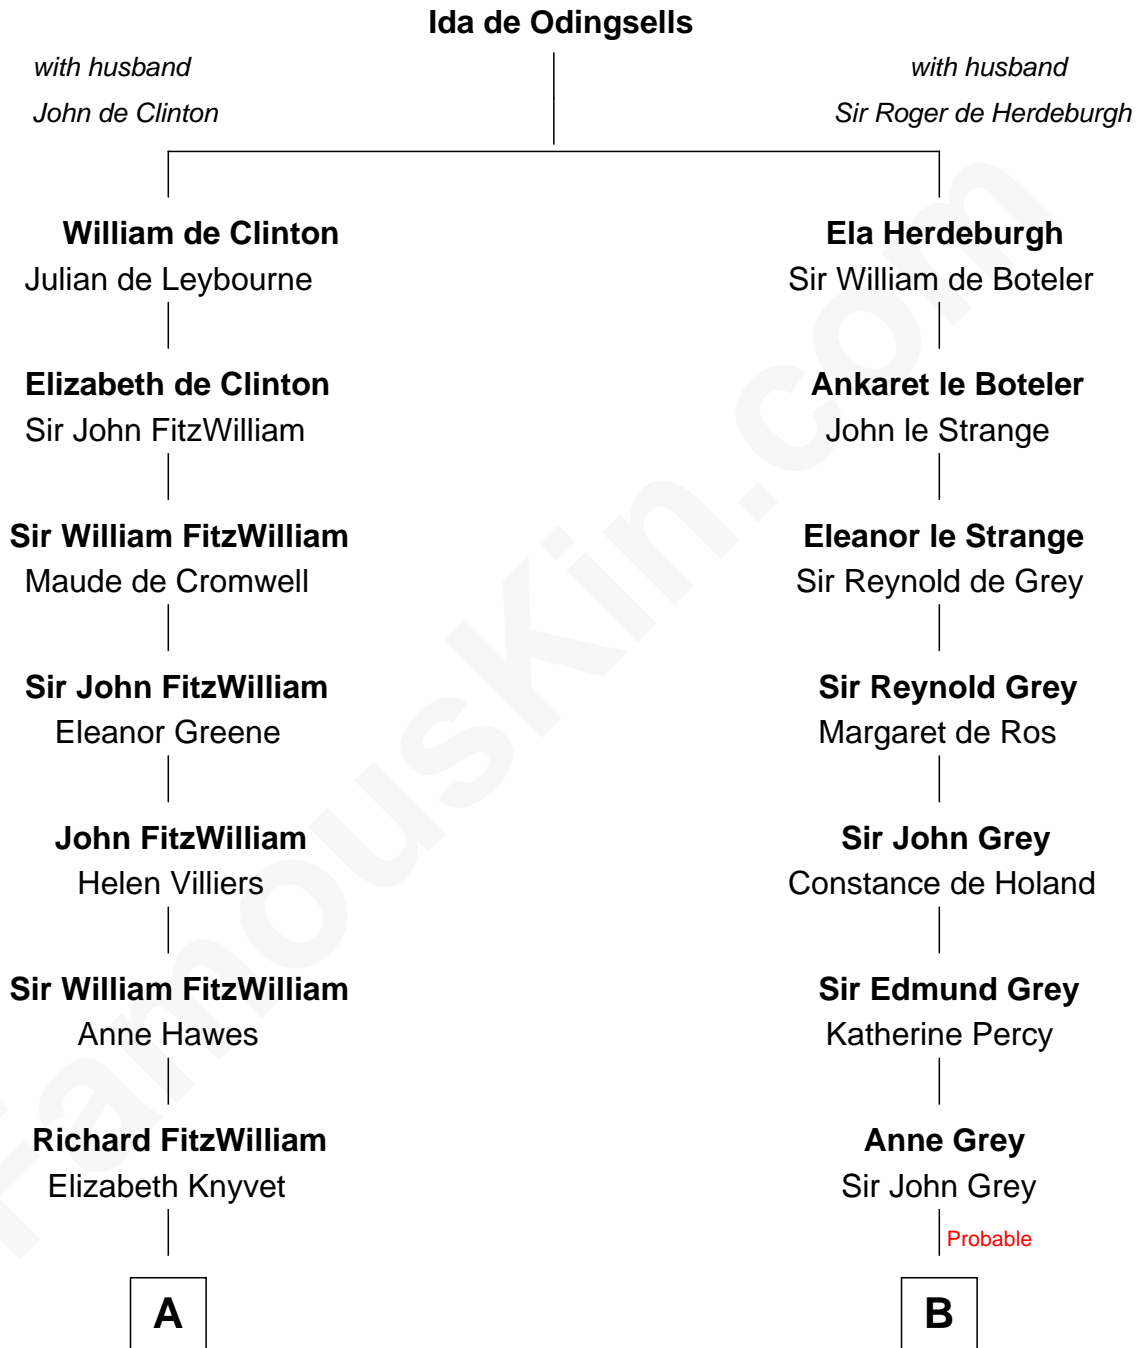

**FamousKin.com**  
**Relationship Chart of**  
**Abigail (Smith) Adams**  
*First Lady of President John Adams*

**14th cousin 7 times removed of**

**Raquel Welch**  
*Movie Actress*

**C**

**Hannah Kent Robinson**

Elbridge Gerry Hall

**Justin Smith Hall**

Sarah Mehitable Stanford

**Emery Stanford Hall**

Clara Louise Adams

**Josephine Sarah Hall**

Armando Carlos Tejada

**Raquel Welch**

*aka Raquel Welch*