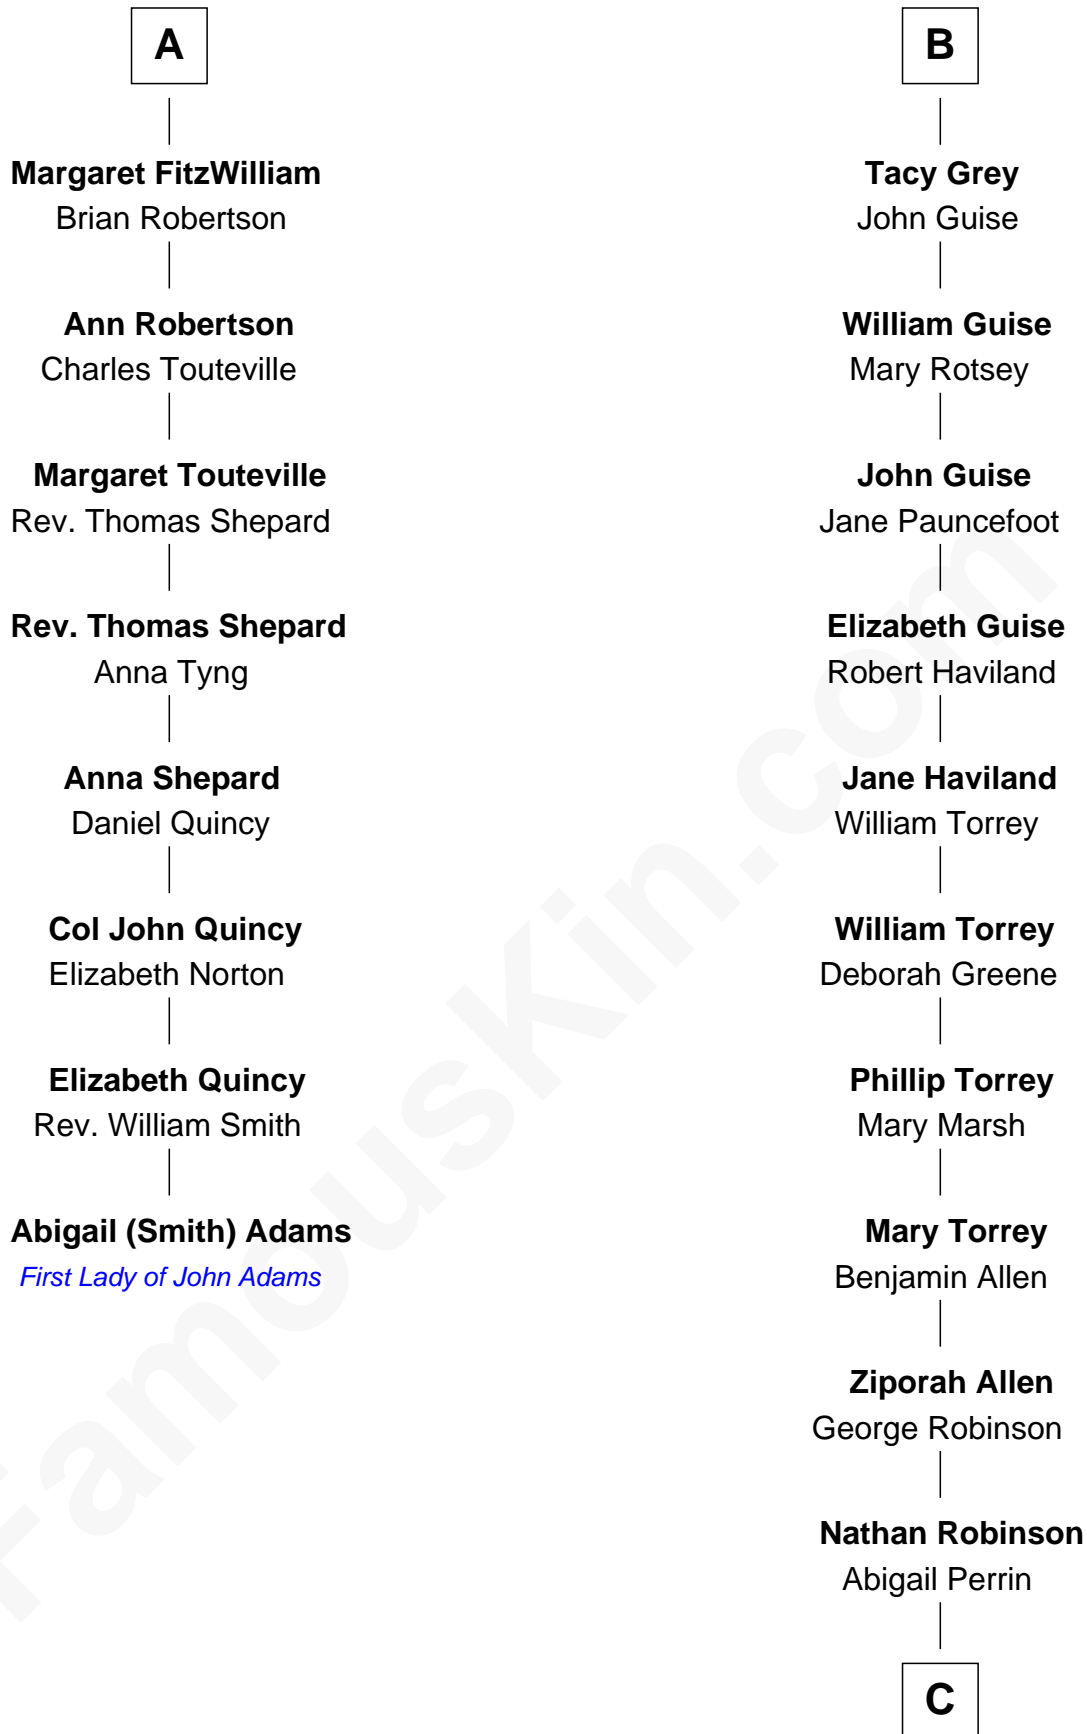

**FamousKin.com**  
**Relationship Chart of**  
**Abigail (Smith) Adams**  
*First Lady of President John Adams*

**14th cousin 7 times removed of**

**Raquel Welch**  
*Movie Actress*

**C**

**Hannah Kent Robinson**

Elbridge Gerry Hall

**Justin Smith Hall**

Sarah Mehitable Stanford

**Emery Stanford Hall**

Clara Louise Adams

**Josephine Sarah Hall**

Armando Carlos Tejada

**Raquel Welch**

*aka Raquel Welch*