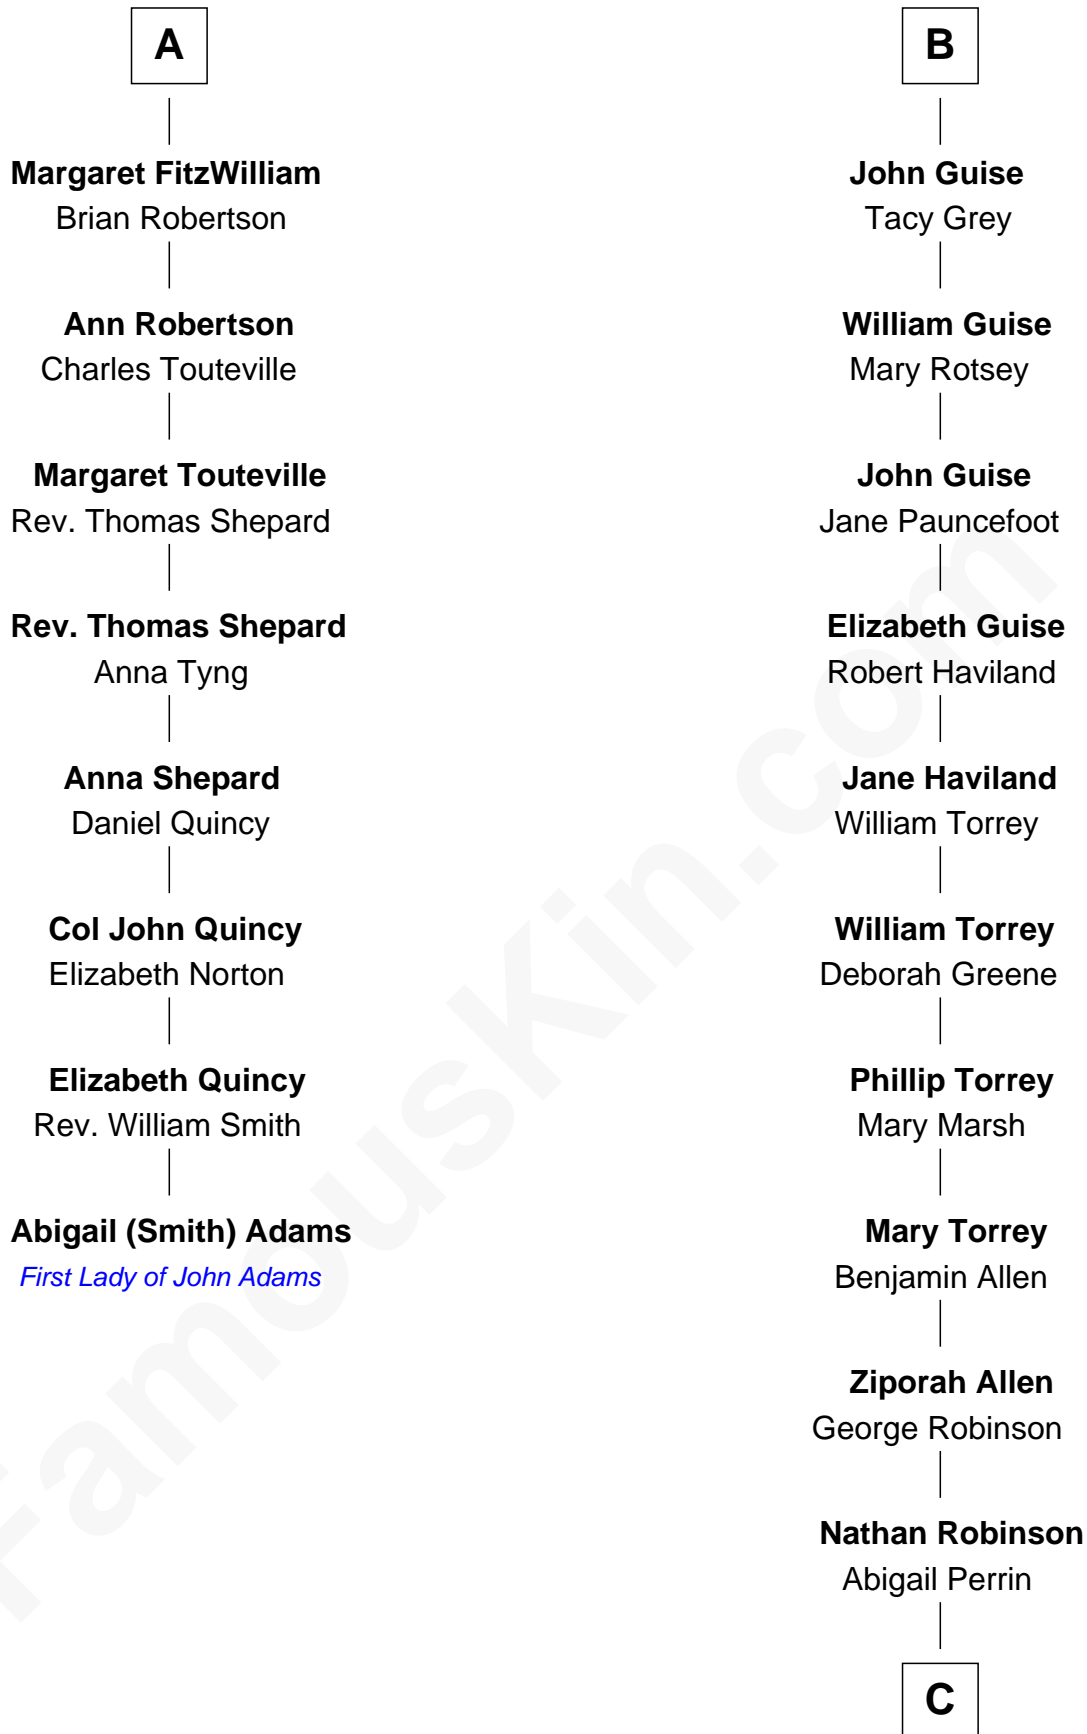

**FamousKin.com**  
**Relationship Chart of**  
**Abigail (Smith) Adams**  
*First Lady of President John Adams*

**14th cousin 7 times removed of**

**Raquel Welch**  
*Movie Actress*

**Eudo la Zouche**  
 Milicent de Cantilupe

**C**

**Hannah Kent Robinson**

Elbridge Gerry Hall

**Justin Smith Hall**

Sarah Mehitable Stanford

**Emery Stanford Hall**

Clara Louise Adams

**Josephine Sarah Hall**

Armando Carlos Tejada

**Raquel Welch**

*aka Raquel Welch*