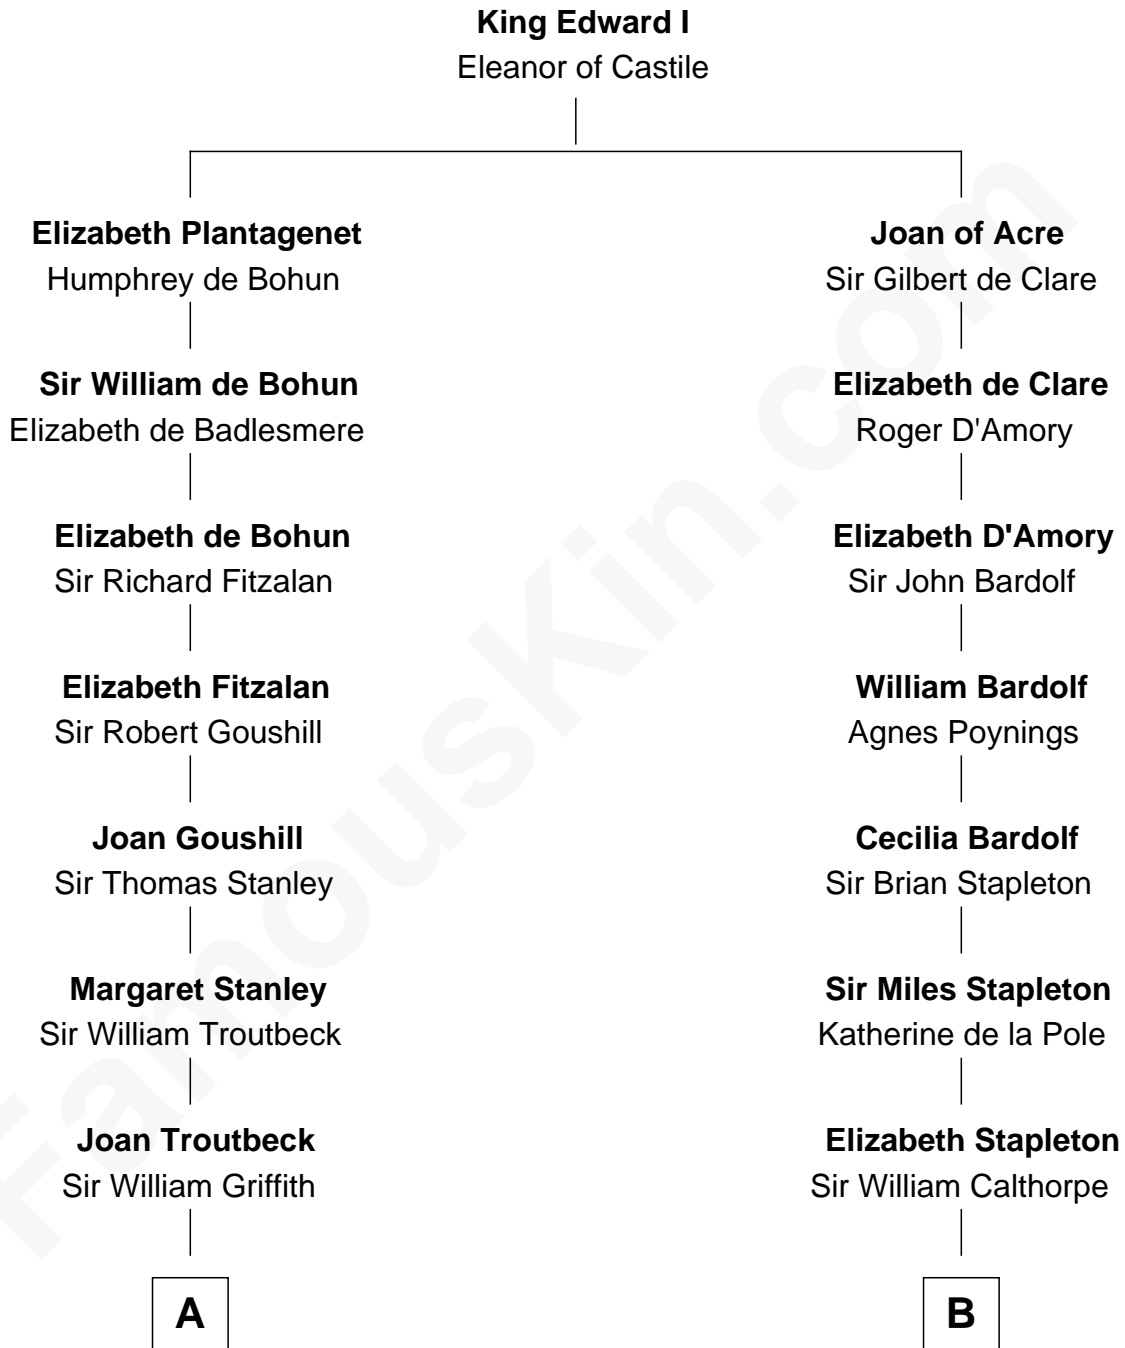

FamousKin.com

Relationship Chart of

Abigail (Smith) Adams

First Lady of President John Adams

16th cousin 5 times removed of

Jesse James

Outlaw, Bank Robber, Murderer

C

Rachel Dorsey
Anthony Lindsay

Anthony Lindsay
Ailsey Cole

Sarah Lindsay
James Cole

Zerelda Elizabeth Cole
Robert Sallee James

Jesse James
Outlaw, Bank Robber, Murderer