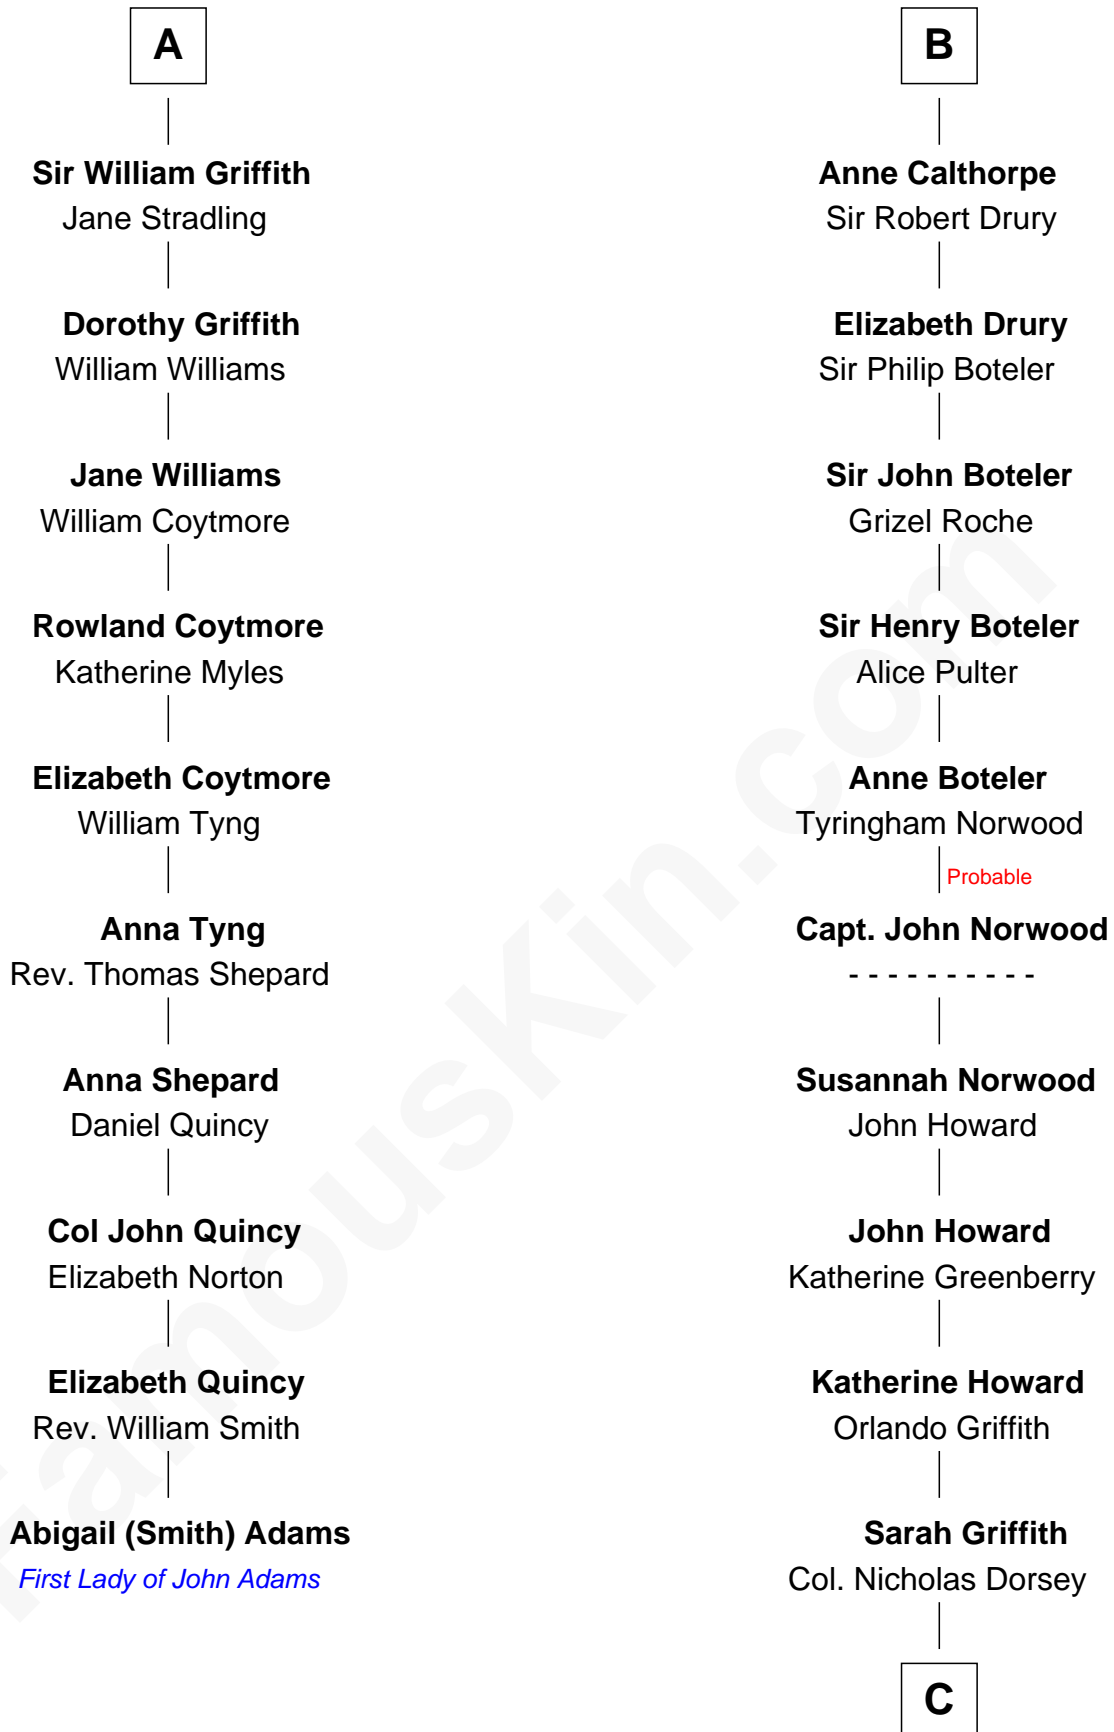

FamousKin.com

Relationship Chart of

Abigail (Smith) Adams

First Lady of President John Adams

16th cousin 5 times removed of

Vachel Lindsay
American Poet

C

Rachel Dorsey

Anthony Lindsay

Vachel Lindsay

Mary Anna Quisenberry

Nicholas Lindsay

Martha Ann Cane

Vachel Thomas Lindsay

Katherine Frazee

Vachel Lindsay