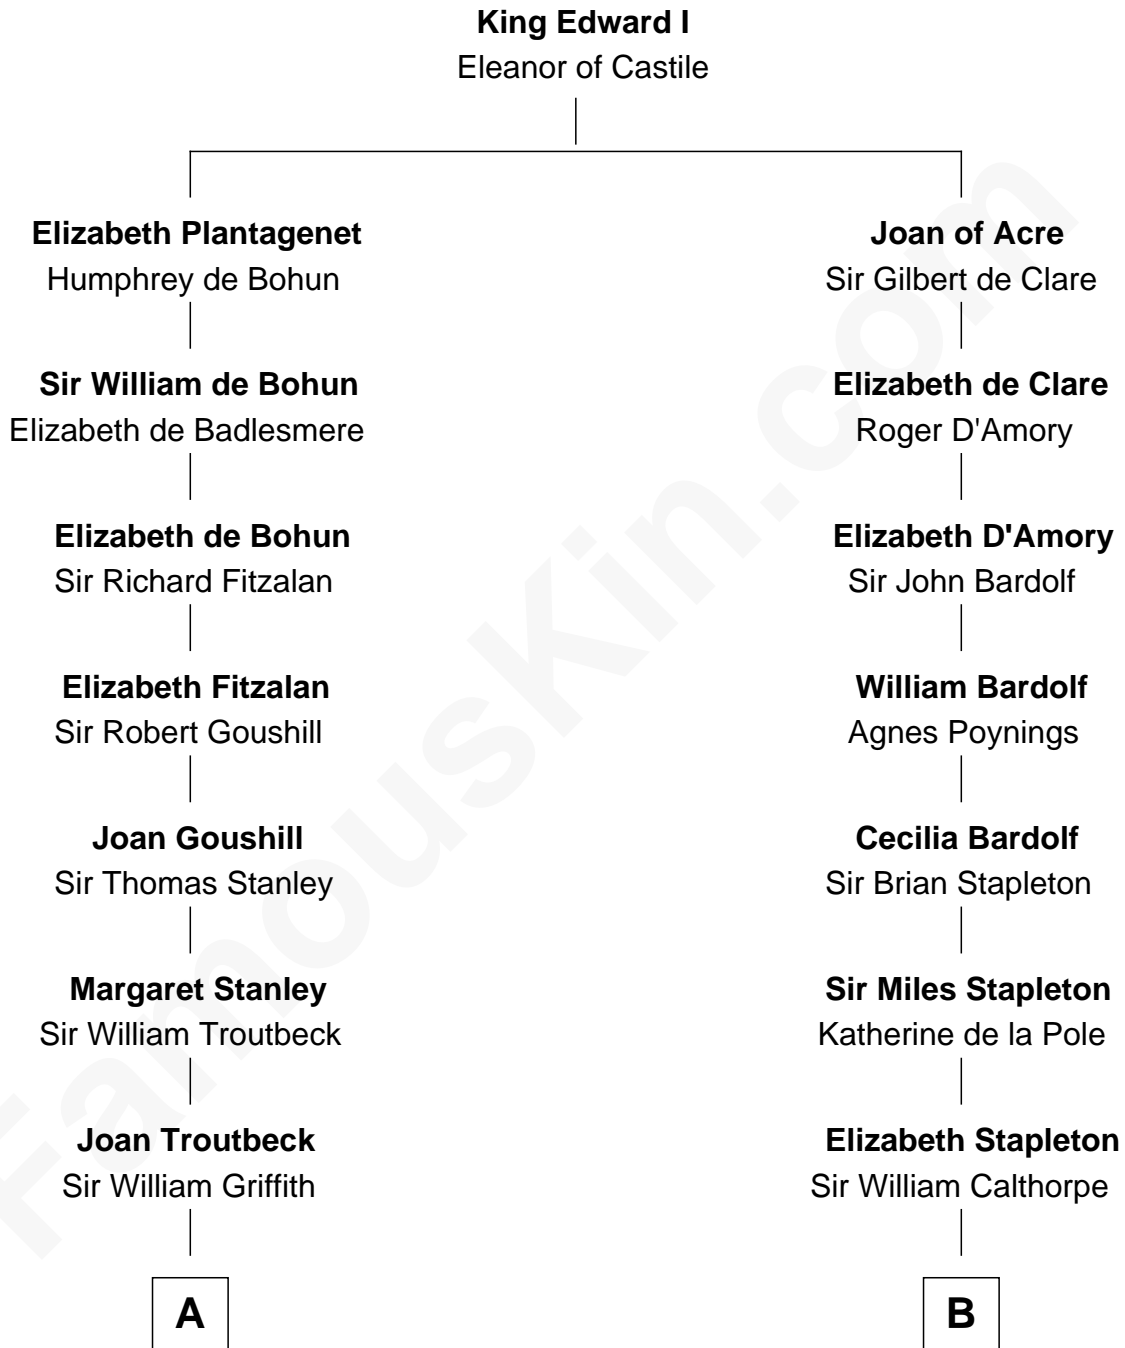

FamousKin.com

Relationship Chart of

Abigail (Smith) Adams

First Lady of President John Adams

16th cousin 5 times removed of

Vachel Lindsay
American Poet

C

Rachel Dorsey

Anthony Lindsay

Vachel Lindsay

Mary Anna Quisenberry

Nicholas Lindsay

Martha Ann Cane

Vachel Thomas Lindsay

Katherine Frazee

Vachel Lindsay