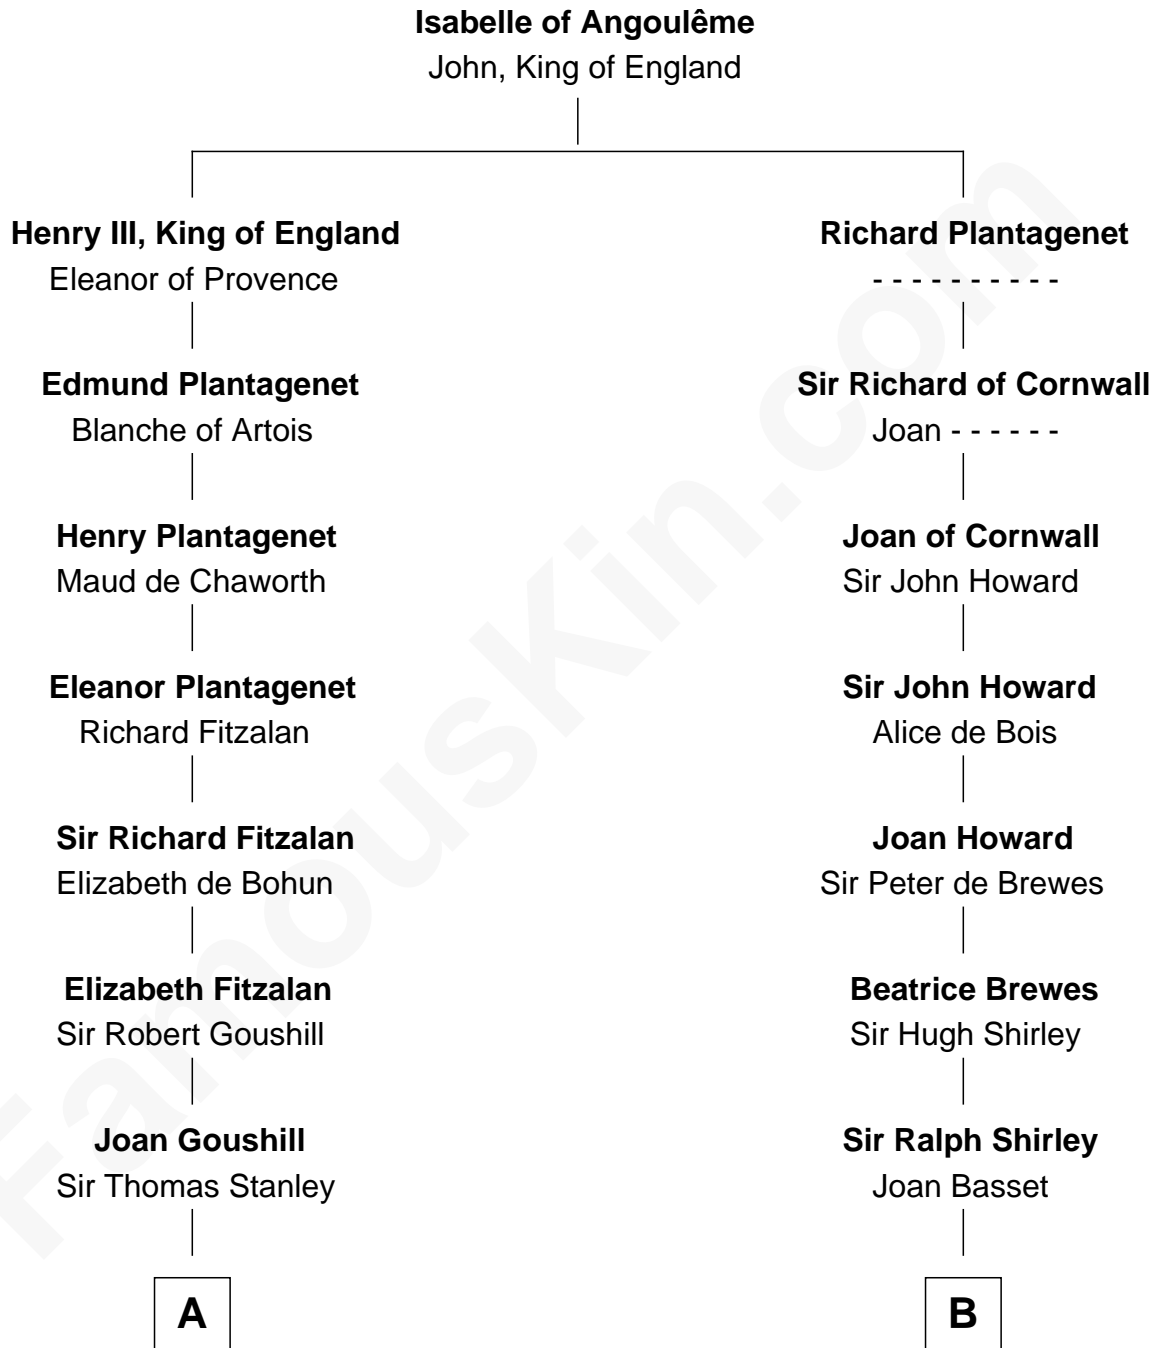

Helen (Herron) Taft

First Lady of President William H. Taft