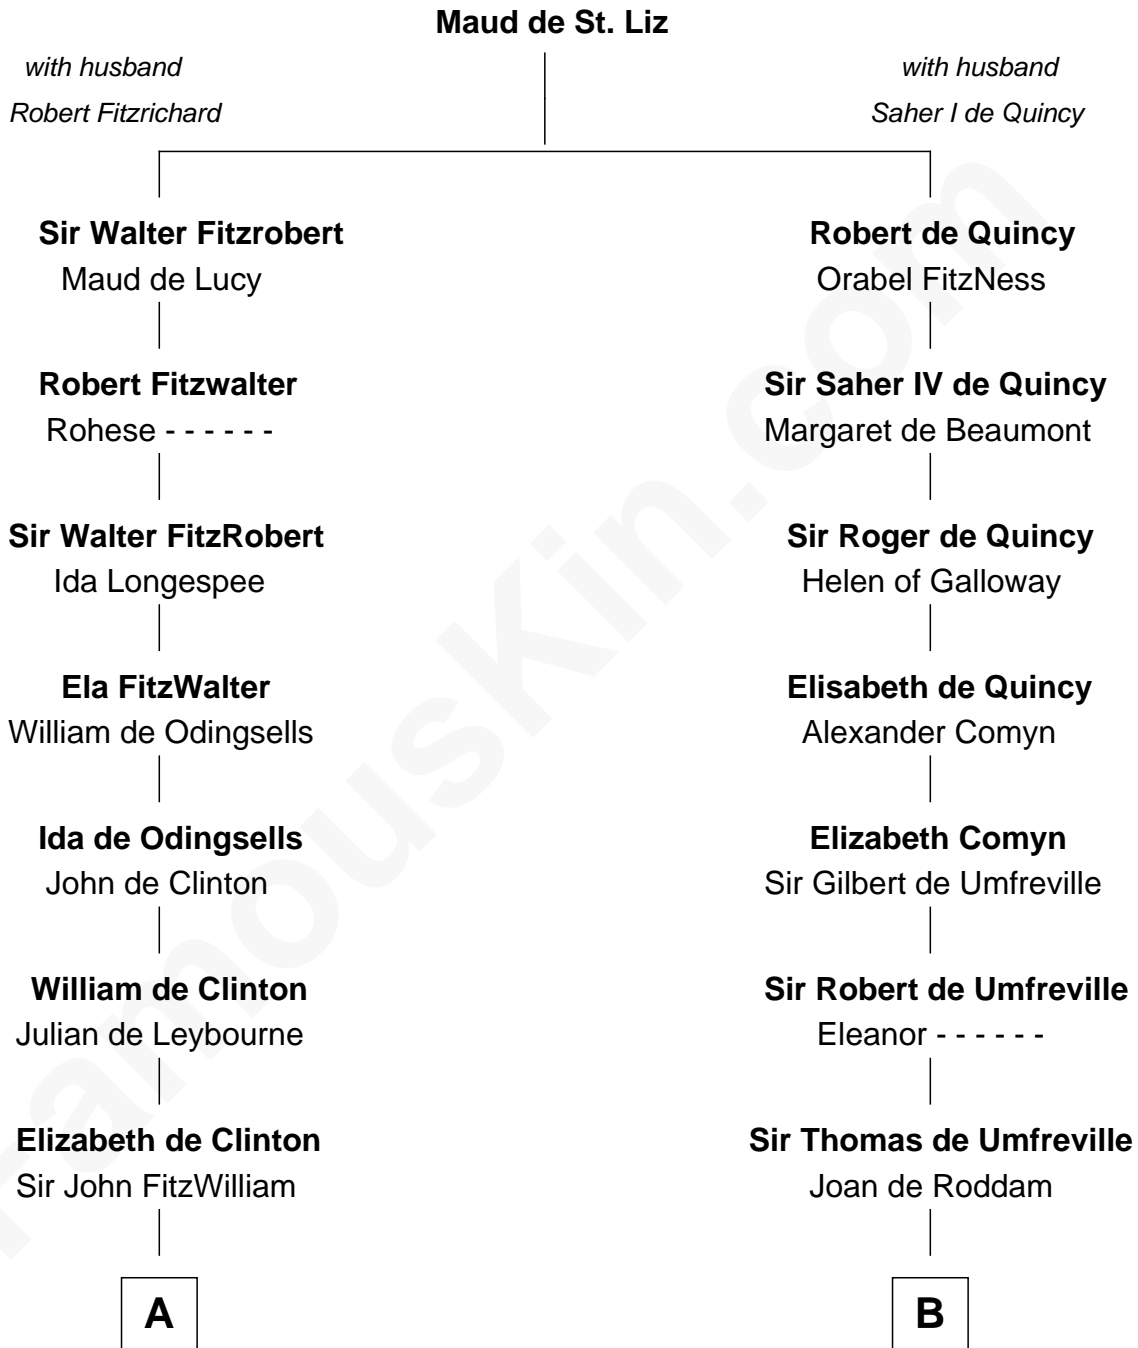

FamousKin.com

Relationship Chart of

Abigail (Smith) Adams

First Lady of President John Adams

19th cousin 2 times removed of

Helen (Herron) Taft

First Lady of President William H. Taft

C

Col John Quincy
Elizabeth Norton

Elizabeth Quincy
Rev. William Smith

Abigail (Smith) Adams
First Lady of John Adams

D

Lawrence Clinton
Sarah Tryon

Rev. Isaac Clinton
Charity Welles

Maria Clinton
Ela Collins

Harriet Anne Collins
John Williamson Herron

Helen (Herron) Taft
First Lady of William H. Taft

FamousKin.com