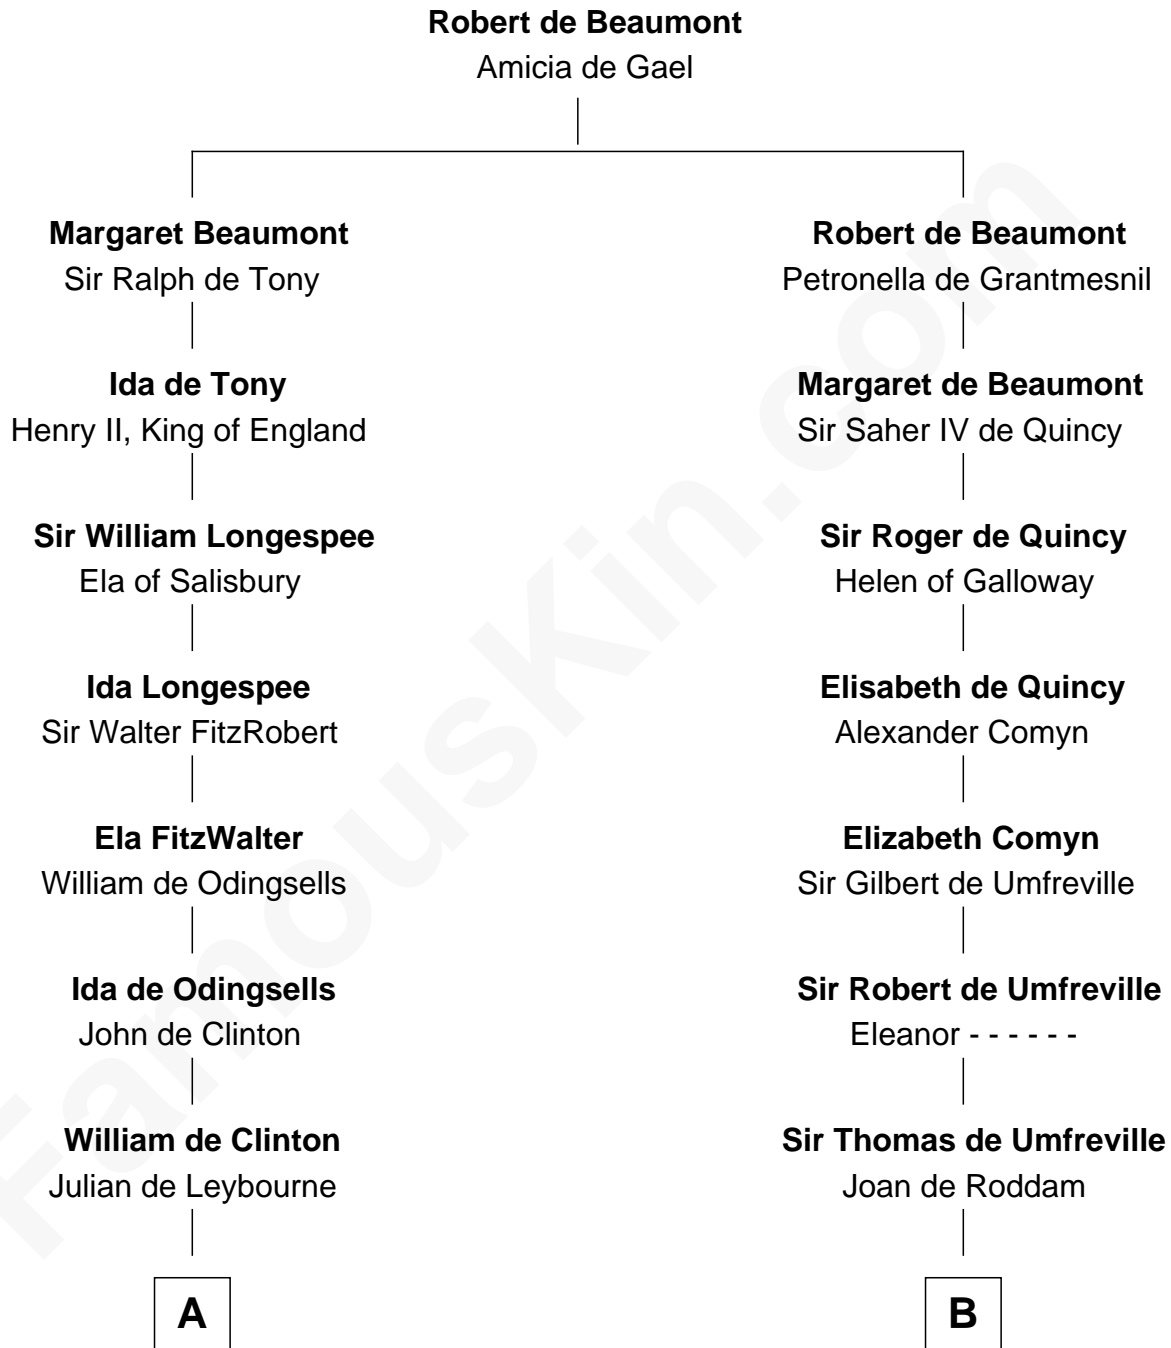

FamousKin.com

Relationship Chart of

Abigail (Smith) Adams

First Lady of President John Adams

20th cousin 1 time removed of

Helen (Herron) Taft

First Lady of President William H. Taft

C

Anna Shepard

Daniel Quincy

Col John Quincy

Elizabeth Norton

Elizabeth Quincy

Rev. William Smith

Abigail (Smith) Adams

First Lady of John Adams