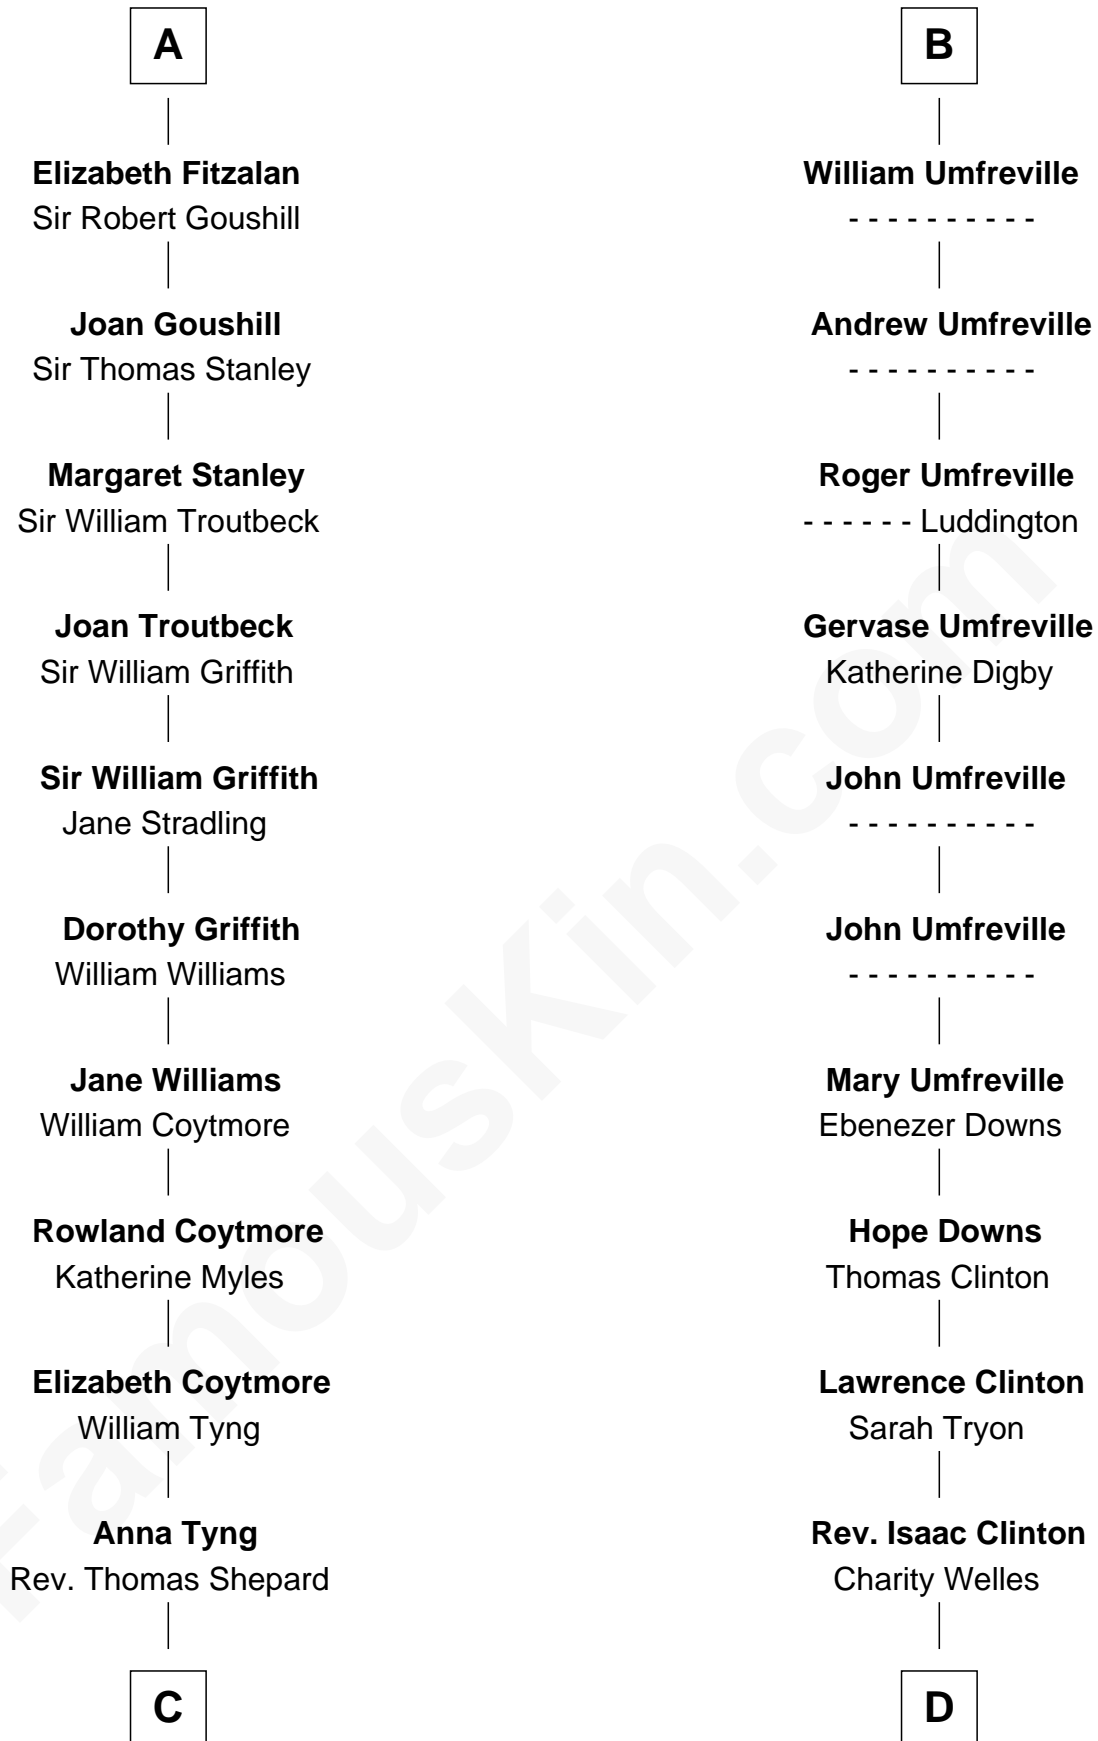

FamousKin.com

Relationship Chart of

Abigail (Smith) Adams

First Lady of President John Adams

19th cousin 1 time removed of

Helen (Herron) Taft

First Lady of President William H. Taft

C

Anna Shepard

Daniel Quincy

Col John Quincy

Elizabeth Norton

Elizabeth Quincy

Rev. William Smith

Abigail (Smith) Adams

First Lady of John Adams

D

Maria Clinton

Ela Collins

Harriet Anne Collins

John Williamson Herron

Helen (Herron) Taft

First Lady of William H. Taft