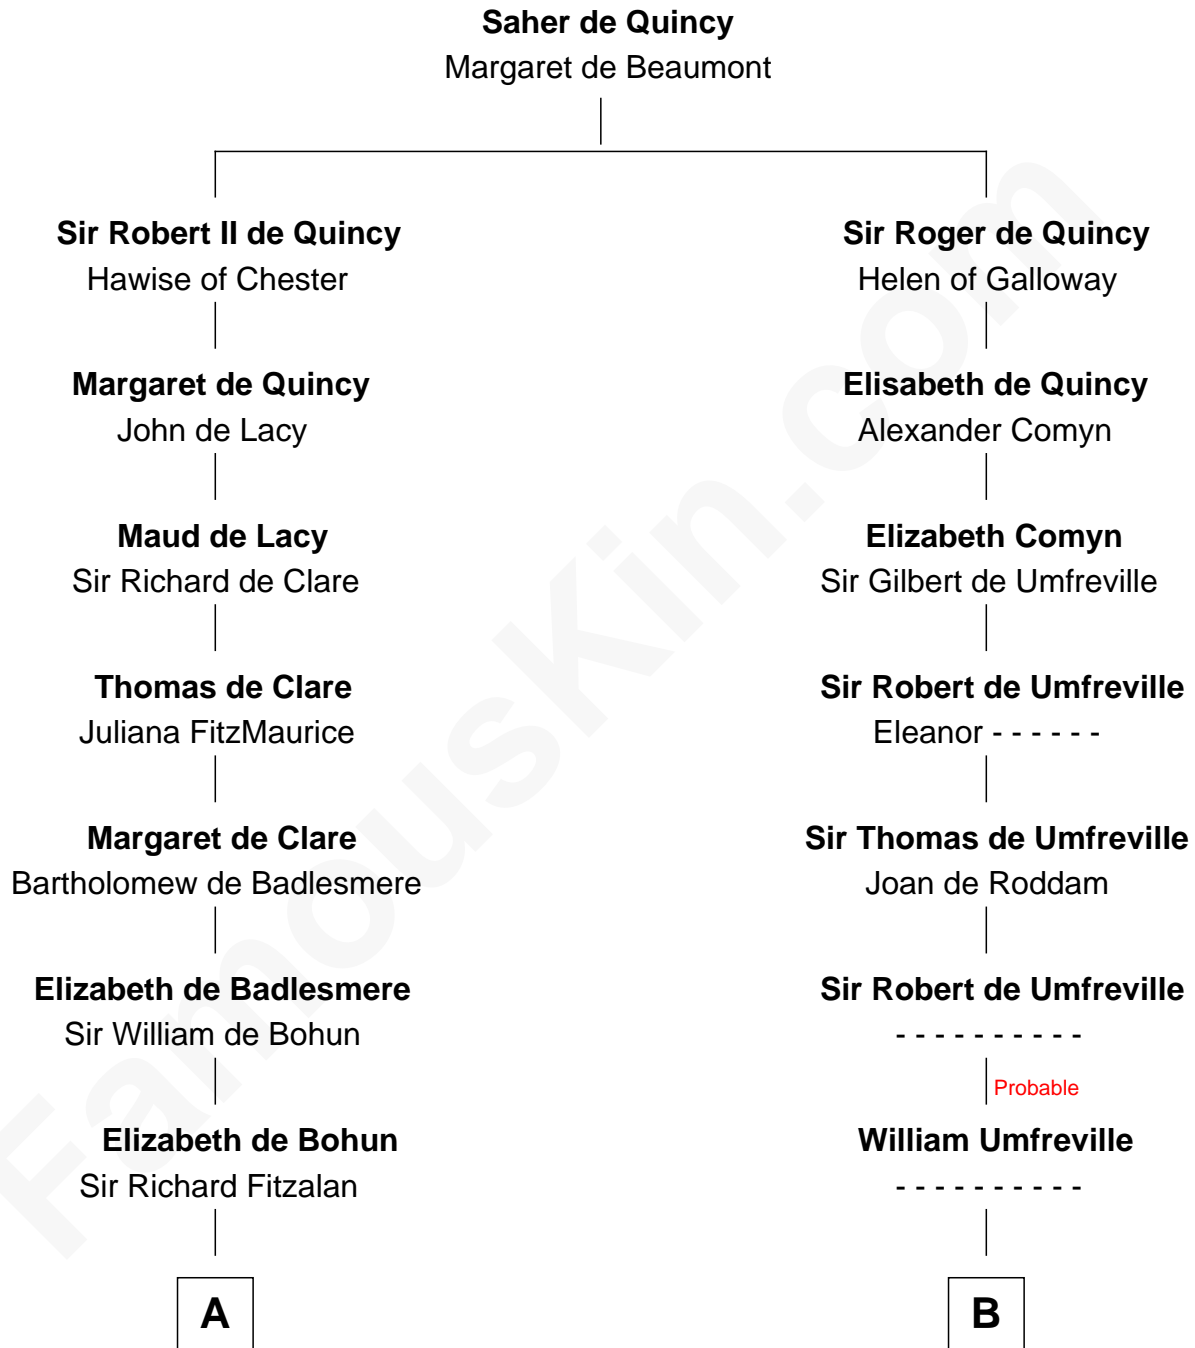

FamousKin.com

Relationship Chart of

Abigail (Smith) Adams

First Lady of President John Adams

19th cousin 1 time removed of

Helen (Herron) Taft

First Lady of President William H. Taft

C

Anna Shepard

Daniel Quincy

Col John Quincy

Elizabeth Norton

Elizabeth Quincy

Rev. William Smith

Abigail (Smith) Adams

First Lady of John Adams