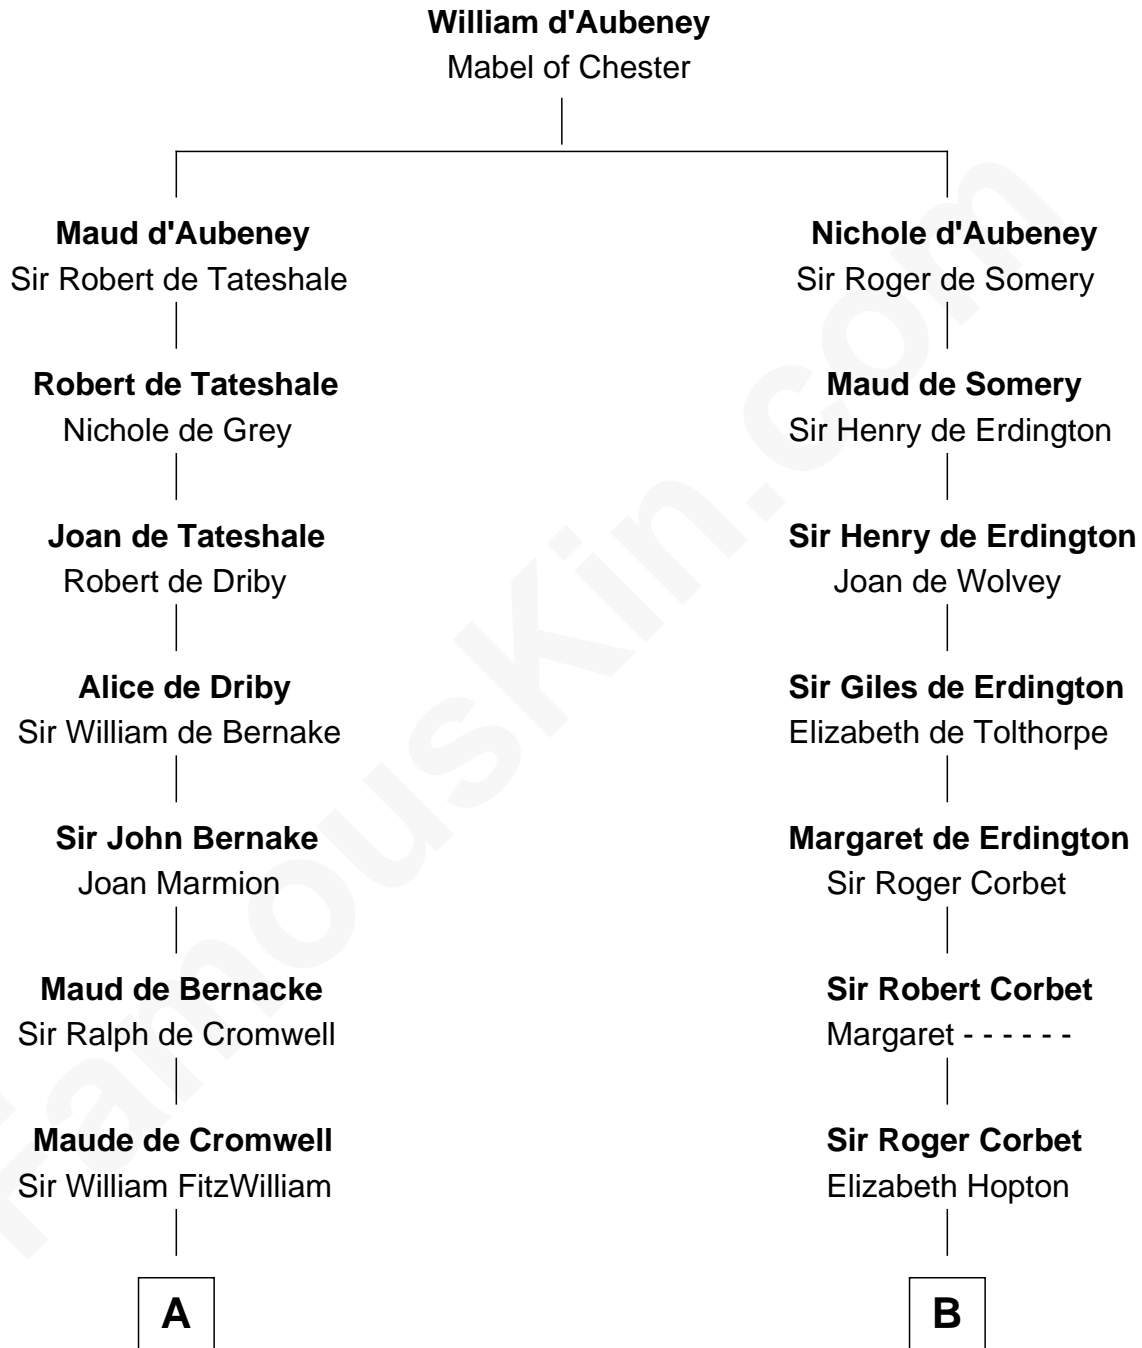

FamousKin.com

Relationship Chart of

Abigail (Smith) Adams

First Lady of President John Adams

18th cousin 2 times removed of

Grover Cleveland

22nd and 24th U.S. President

C

Elizabeth Quincy
Rev. William Smith

Abigail (Smith) Adams
First Lady of John Adams

D

Abiah Hyde
Aaron Cleveland

William Cleveland
Margaret Falley

Rev. Richard Falley Cleveland
Ann Neal

Grover Cleveland
22nd and 24th U.S. President