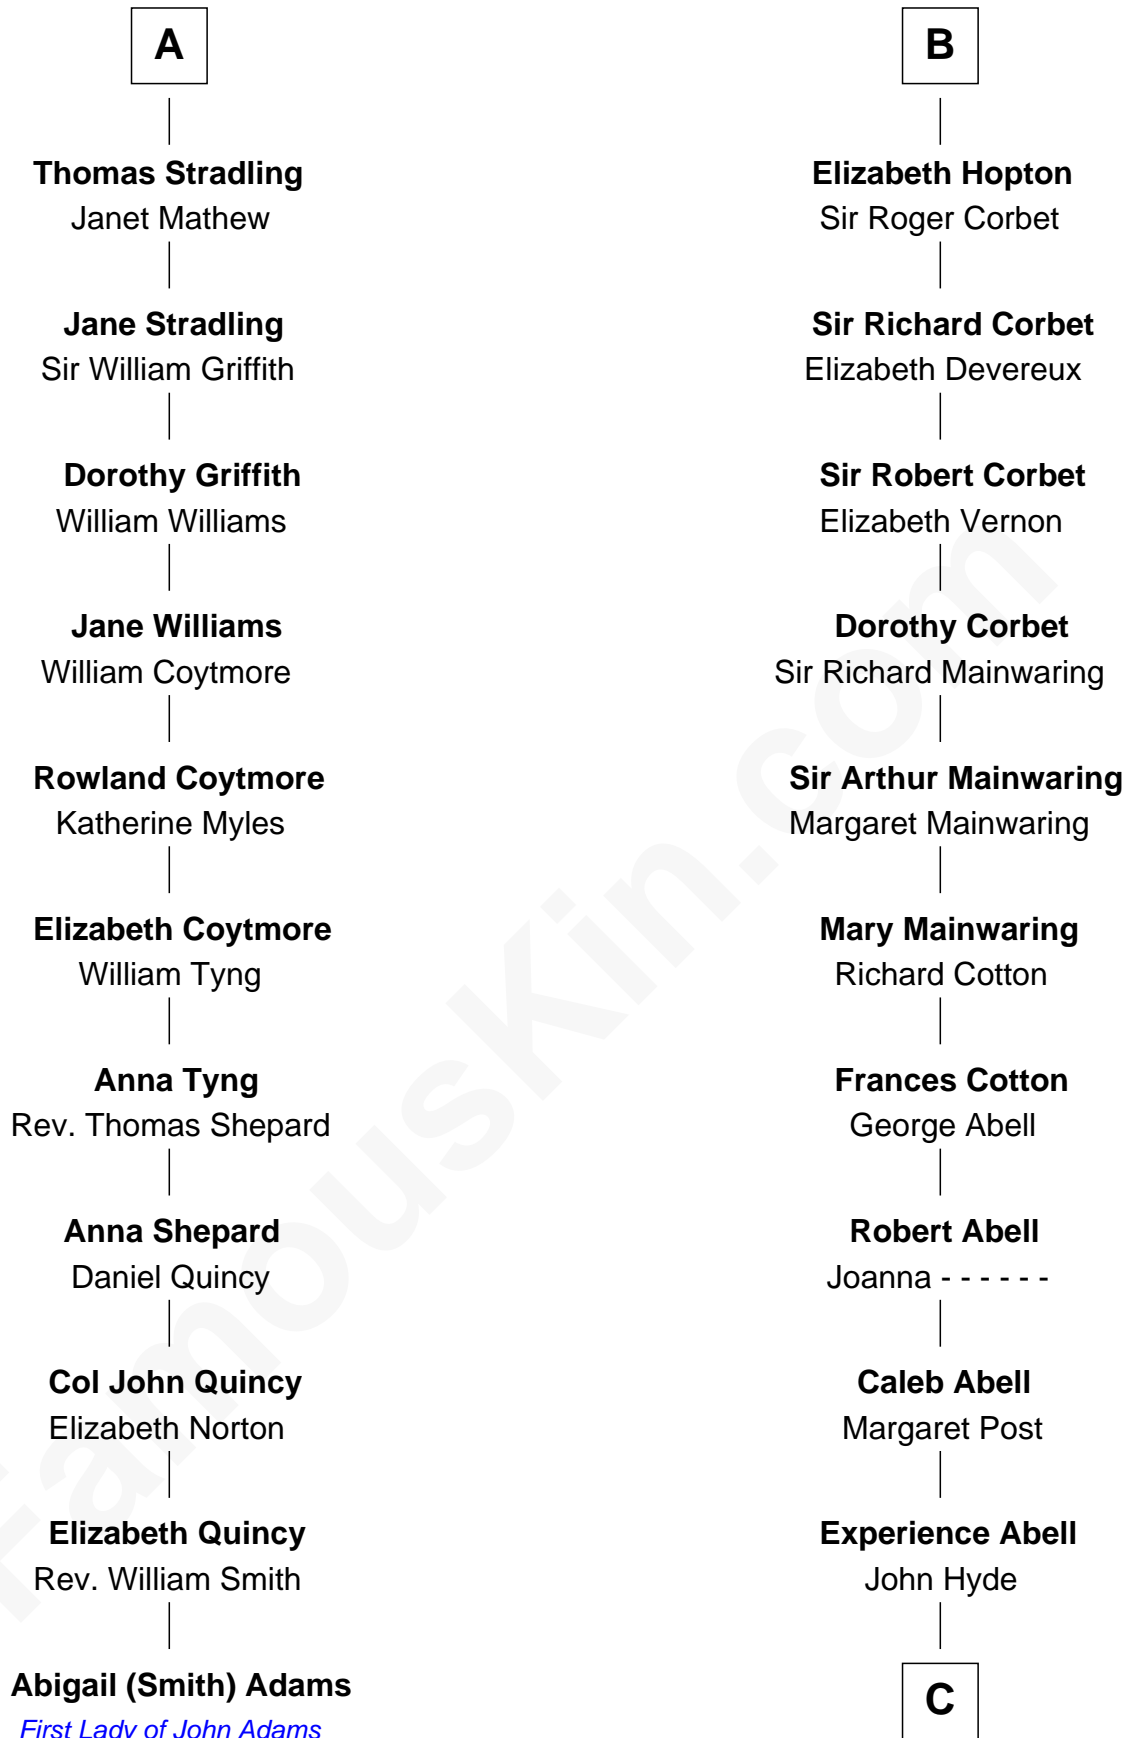

FamousKin.com
Relationship Chart of
Abigail (Smith) Adams

First Lady of President John Adams

17th cousin 4 times removed of

Grover Cleveland

22nd and 24th U.S. President

C

James Hyde

Sarah Marshall

Abiah Hyde

Aaron Cleveland

William Cleveland

Margaret Falley

Rev. Richard Falley Cleveland

Ann Neal

Grover Cleveland

22nd and 24th U.S. President