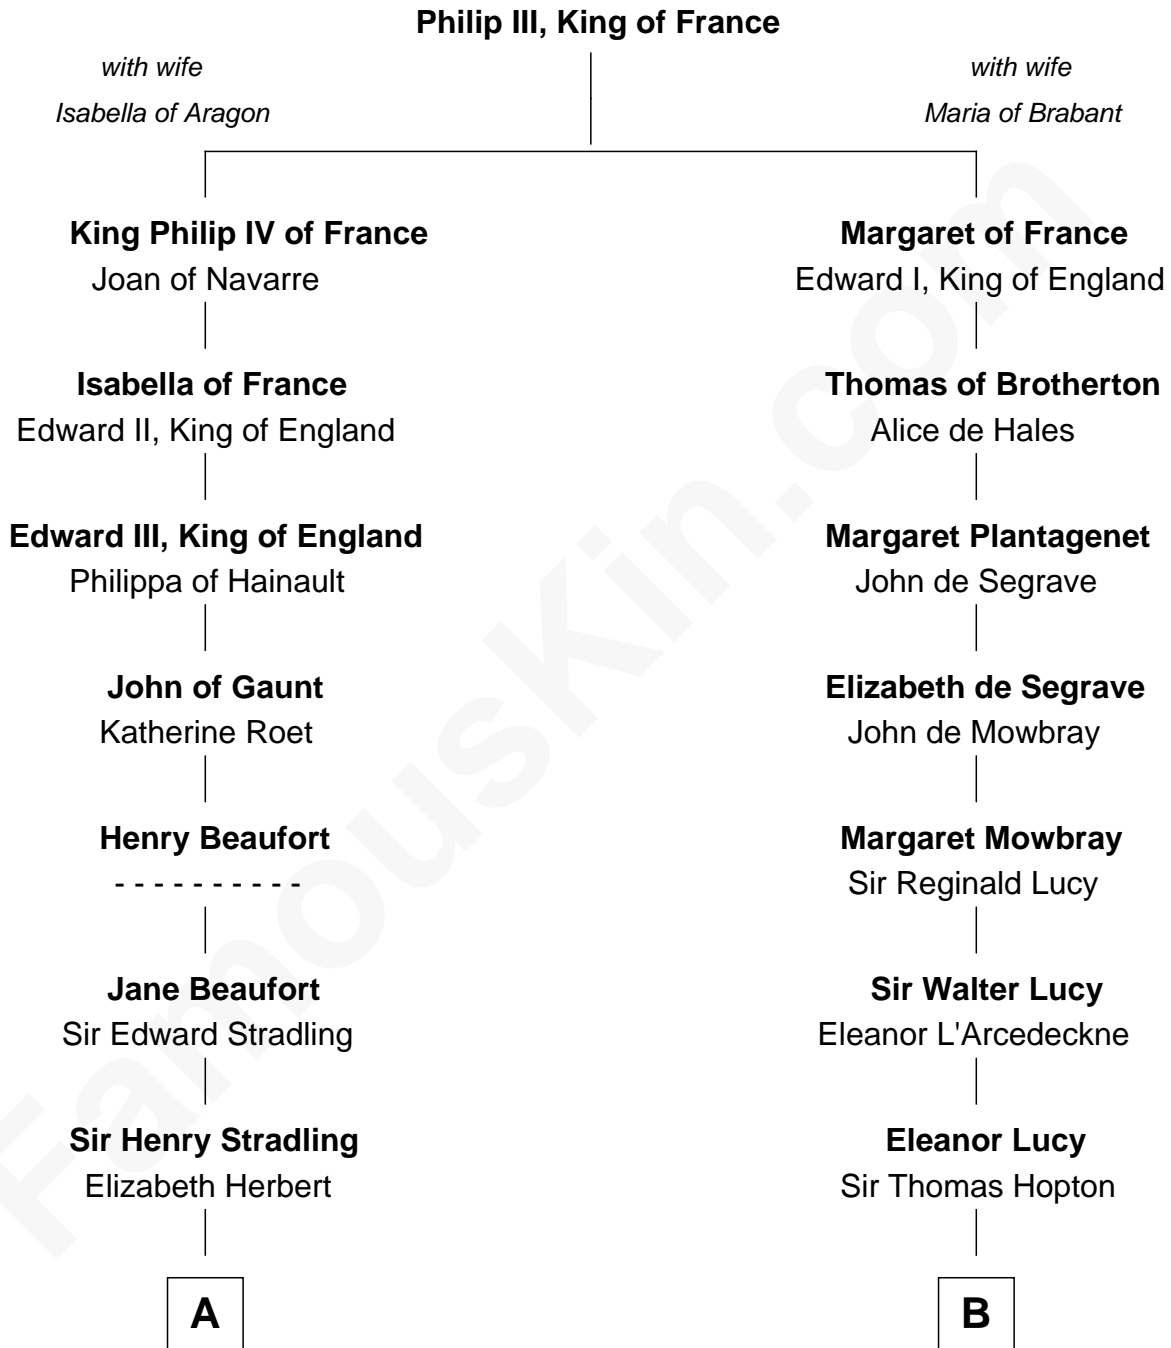

FamousKin.com
Relationship Chart of
Abigail (Smith) Adams

First Lady of President John Adams

17th cousin 4 times removed of

Grover Cleveland

22nd and 24th U.S. President

C

James Hyde

Sarah Marshall

Abiah Hyde

Aaron Cleveland

William Cleveland

Margaret Falley

Rev. Richard Falley Cleveland

Ann Neal

Grover Cleveland

22nd and 24th U.S. President