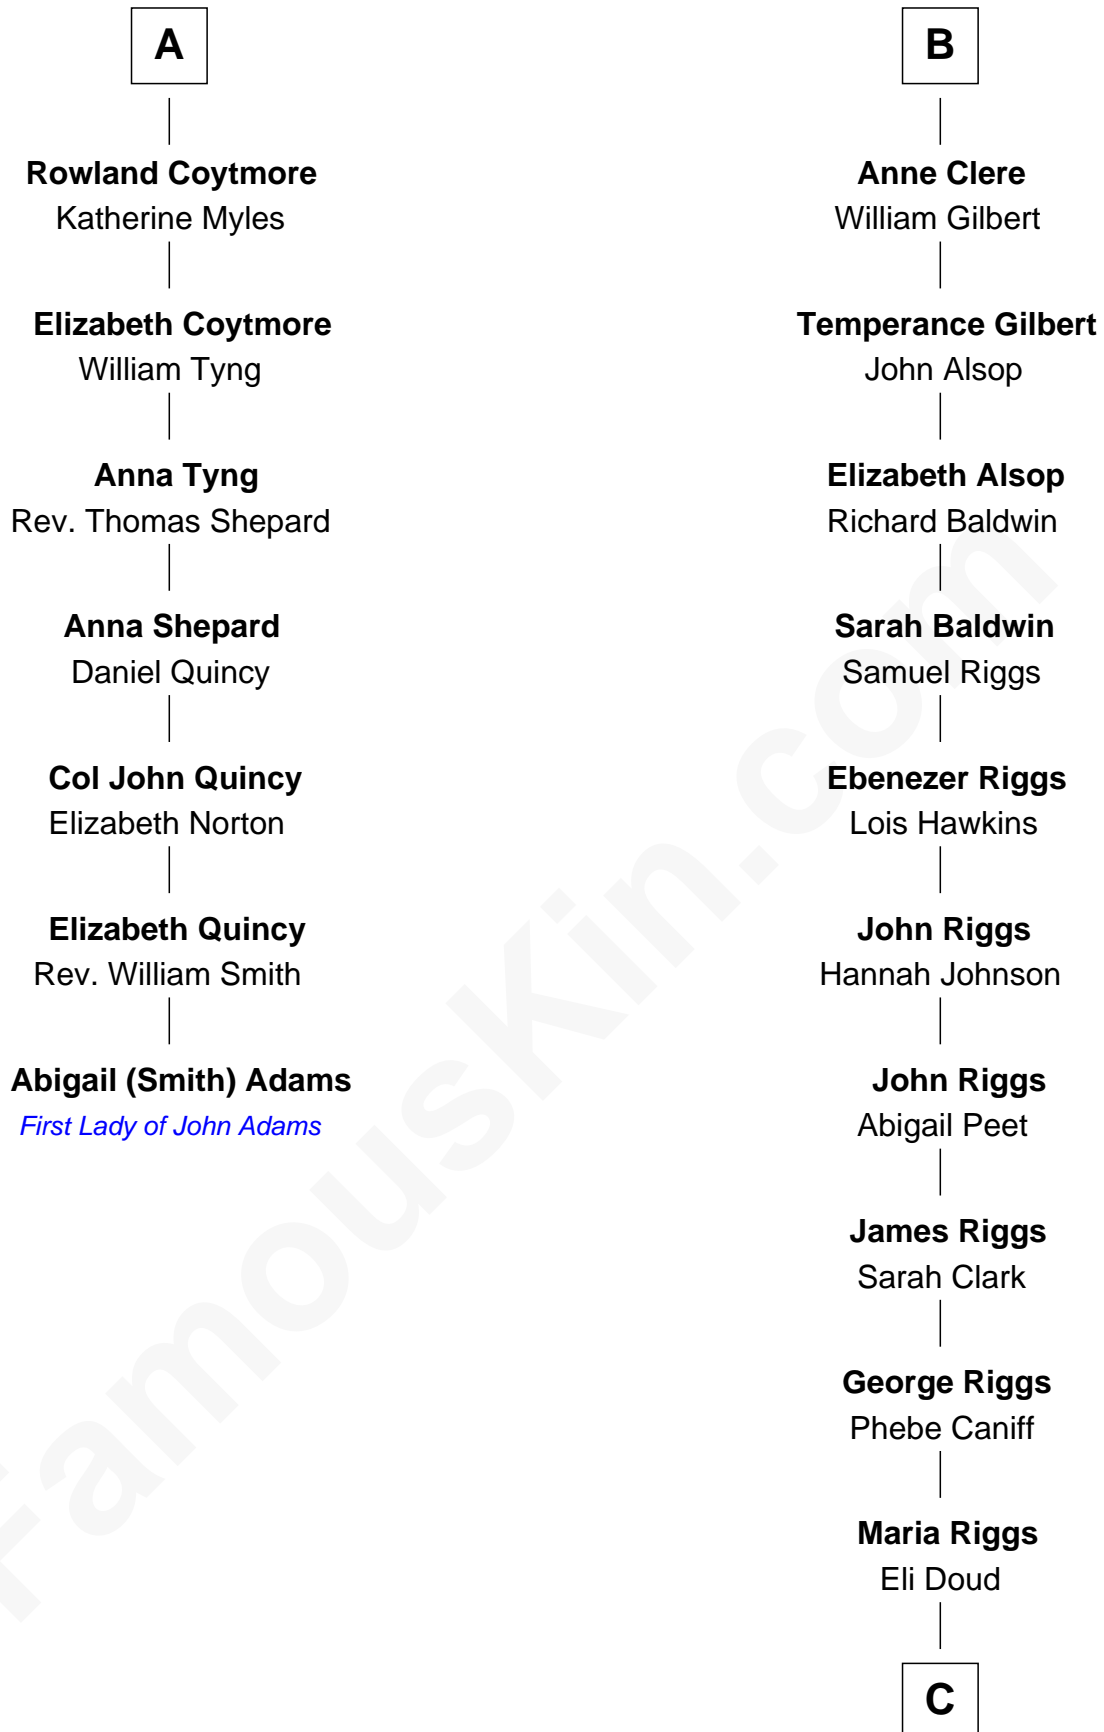

## Relationship Chart of

### Abigail (Smith) Adams

*First Lady of President John Adams*

13th cousin 6 times removed of

### Mamie (Doud) Eisenhower

*First Lady of President Dwight Eisenhower*

C

**Royal Houghton Doud**

Mary Cornelia Sheldon

**John Sheldon Doud**

Elivera Mathilda Carlson

**Mamie (Doud) Eisenhower**