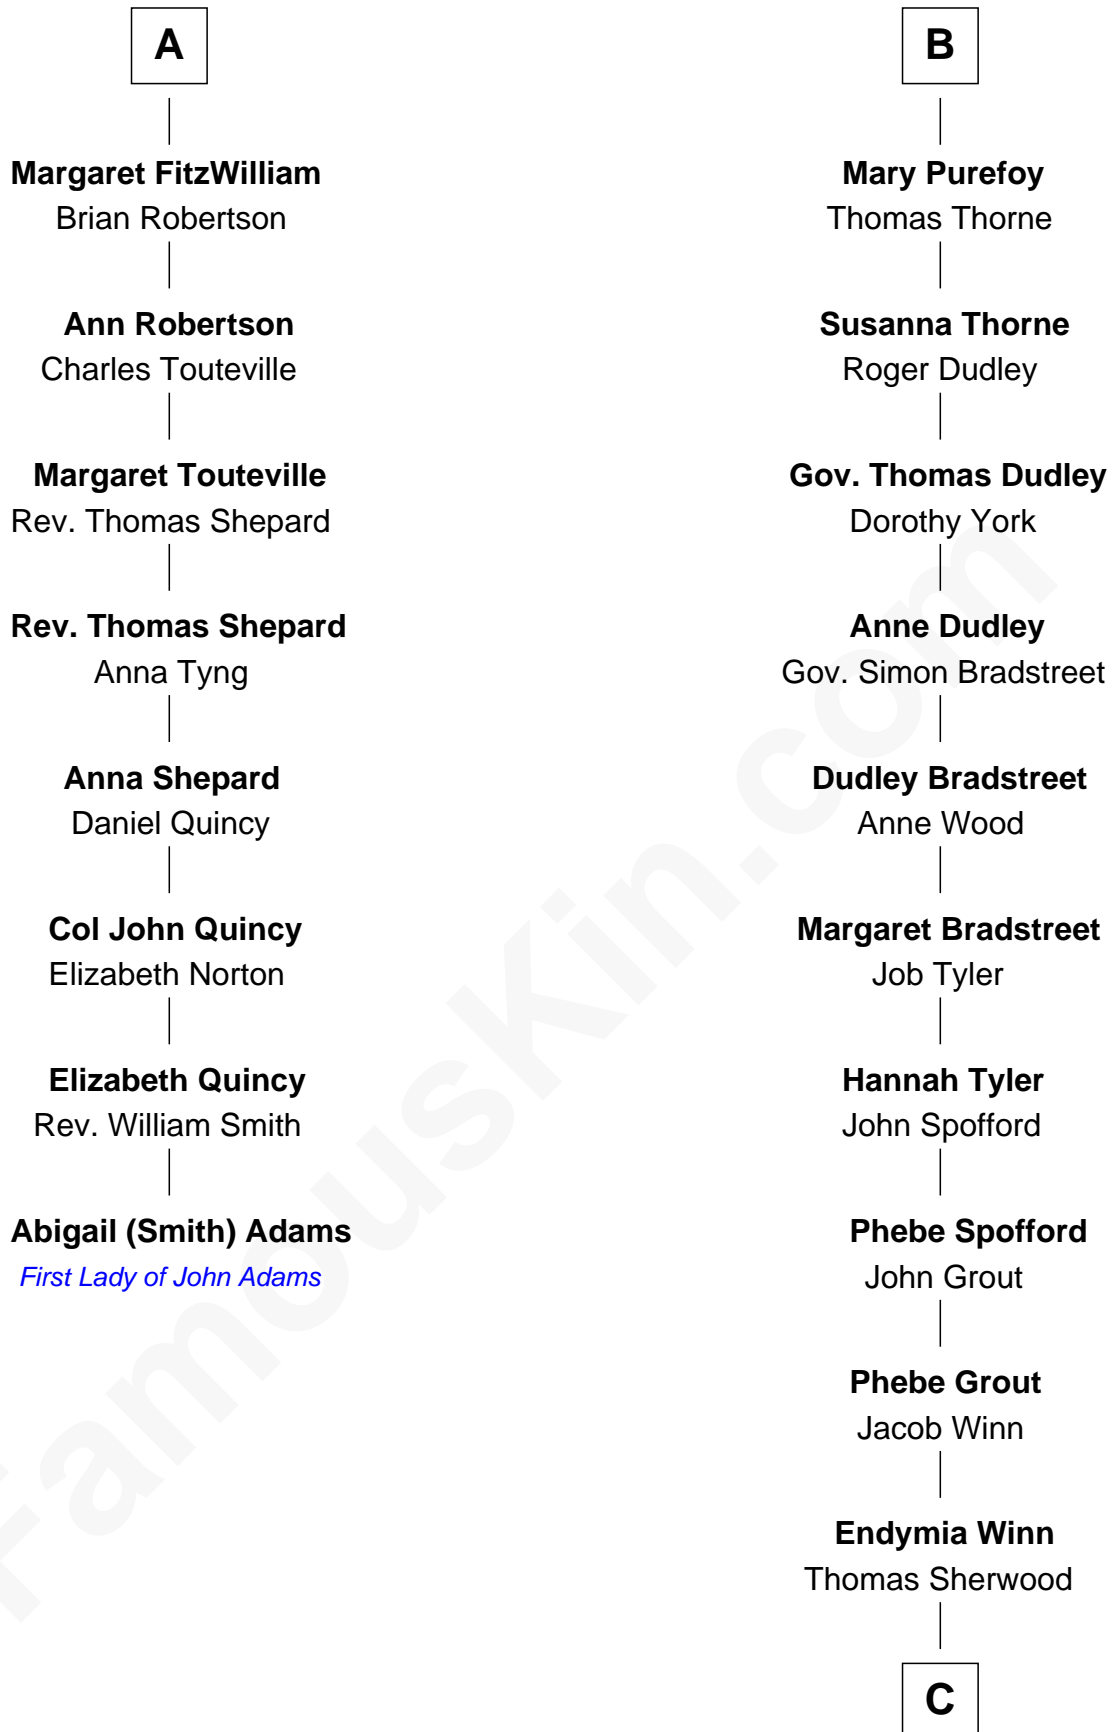

FamousKin.com

Relationship Chart of

Abigail (Smith) Adams

First Lady of President John Adams

14th cousin 6 times removed of

Herbert Hoover

31st U.S. President

Sir John Marmion

Maud de Furnival

C

Lucinda Sherwood

John Minthorn

Theodore Minthorn

Mary Wasley

Hulda Randall Minthorn

Jessie Clark Hoover