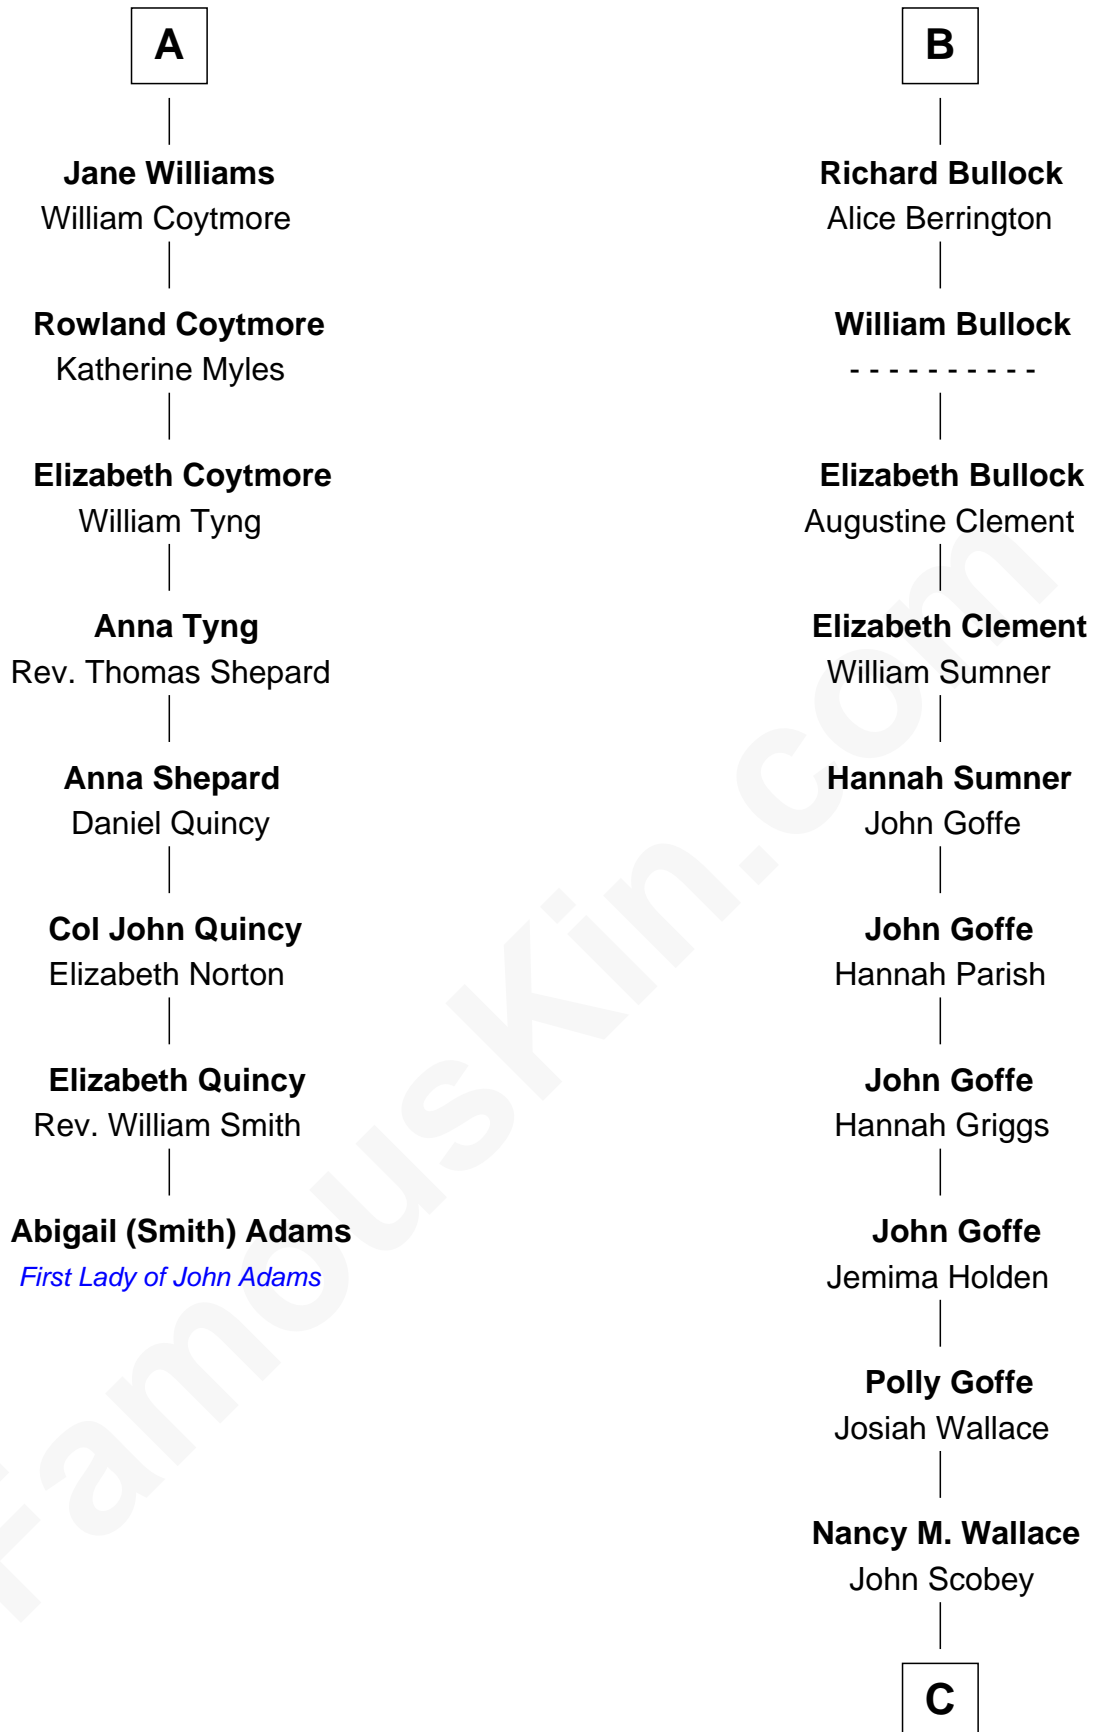

## Relationship Chart of

### Abigail (Smith) Adams

First Lady of President John Adams

14th cousin 5 times removed of

### Lou (Henry) Hoover

First Lady of President Herbert Hoover

**C**

**Philomelia Sophia Scobey**

Phineas Weed

**Florence Ida Weed**

Charles Delano Henry

**Lou (Henry) Hoover**