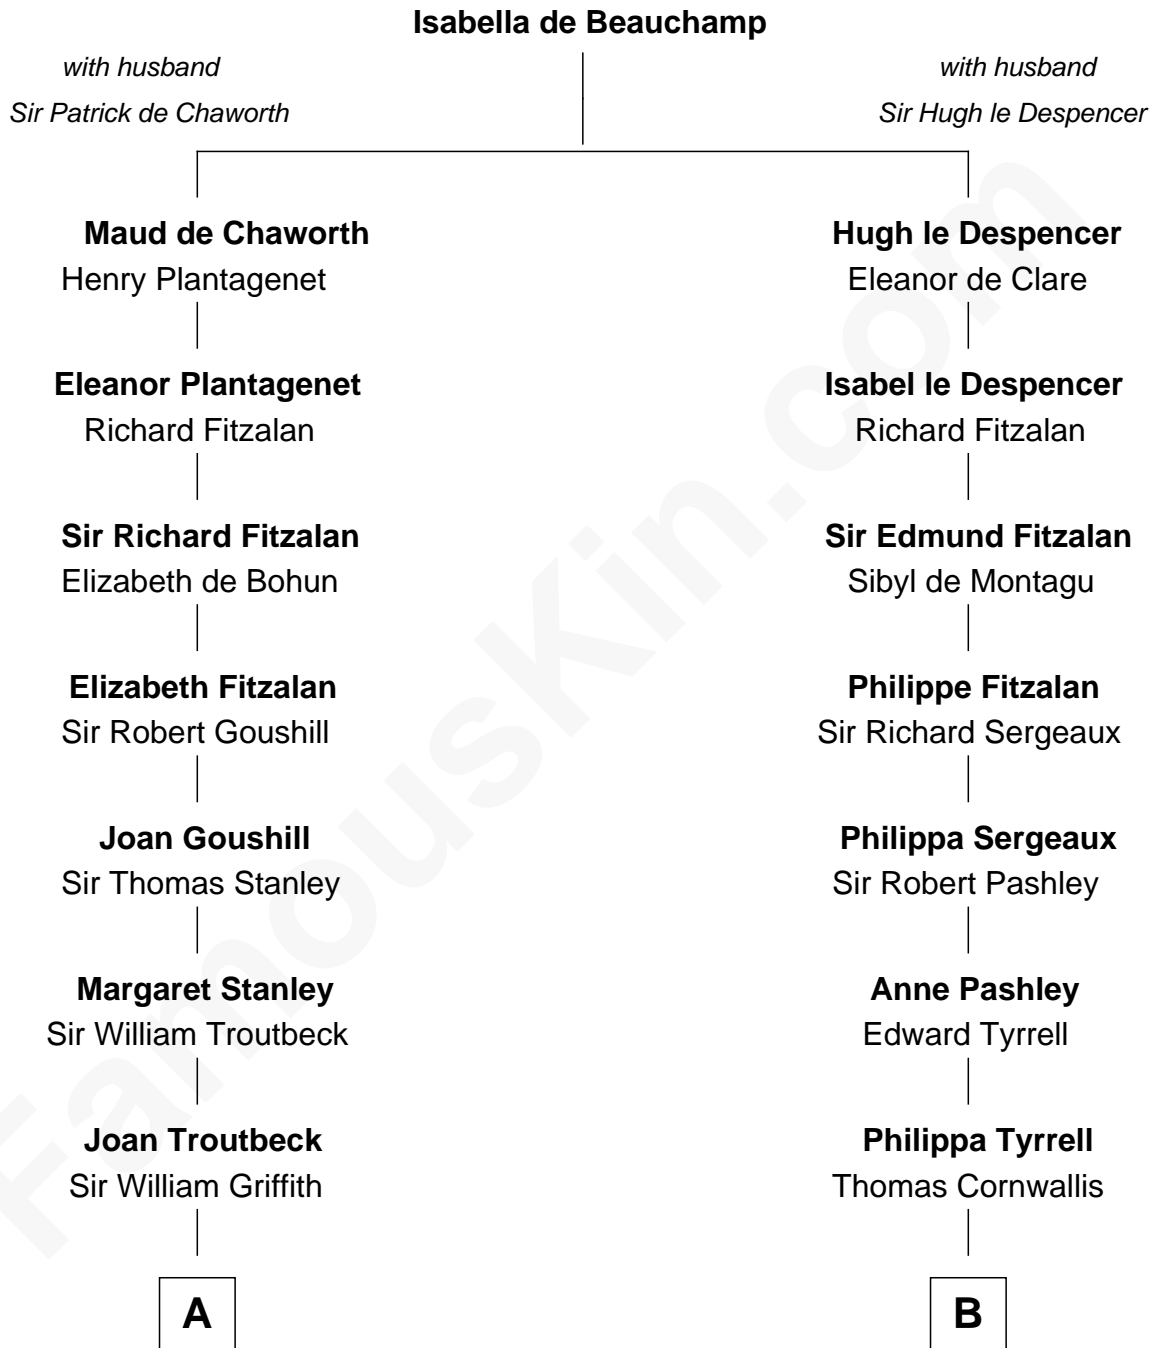

FamousKin.com

Relationship Chart of

Abigail (Smith) Adams

First Lady of President John Adams

16th cousin 4 times removed of

Ellen Louise (Axson) Wilson

First Lady of President Woodrow Wilson

C

Isaac FitzRandolph

Eleanor Hunter

Rebecca Longstreet FitzRandolph

Rev. Isaac Stockton Keith Axson

Rev. Samuel Edward Axson

Margaret Jane Hoyt

Ellen Louise (Axson) Wilson

First Lady of Woodrow Wilson