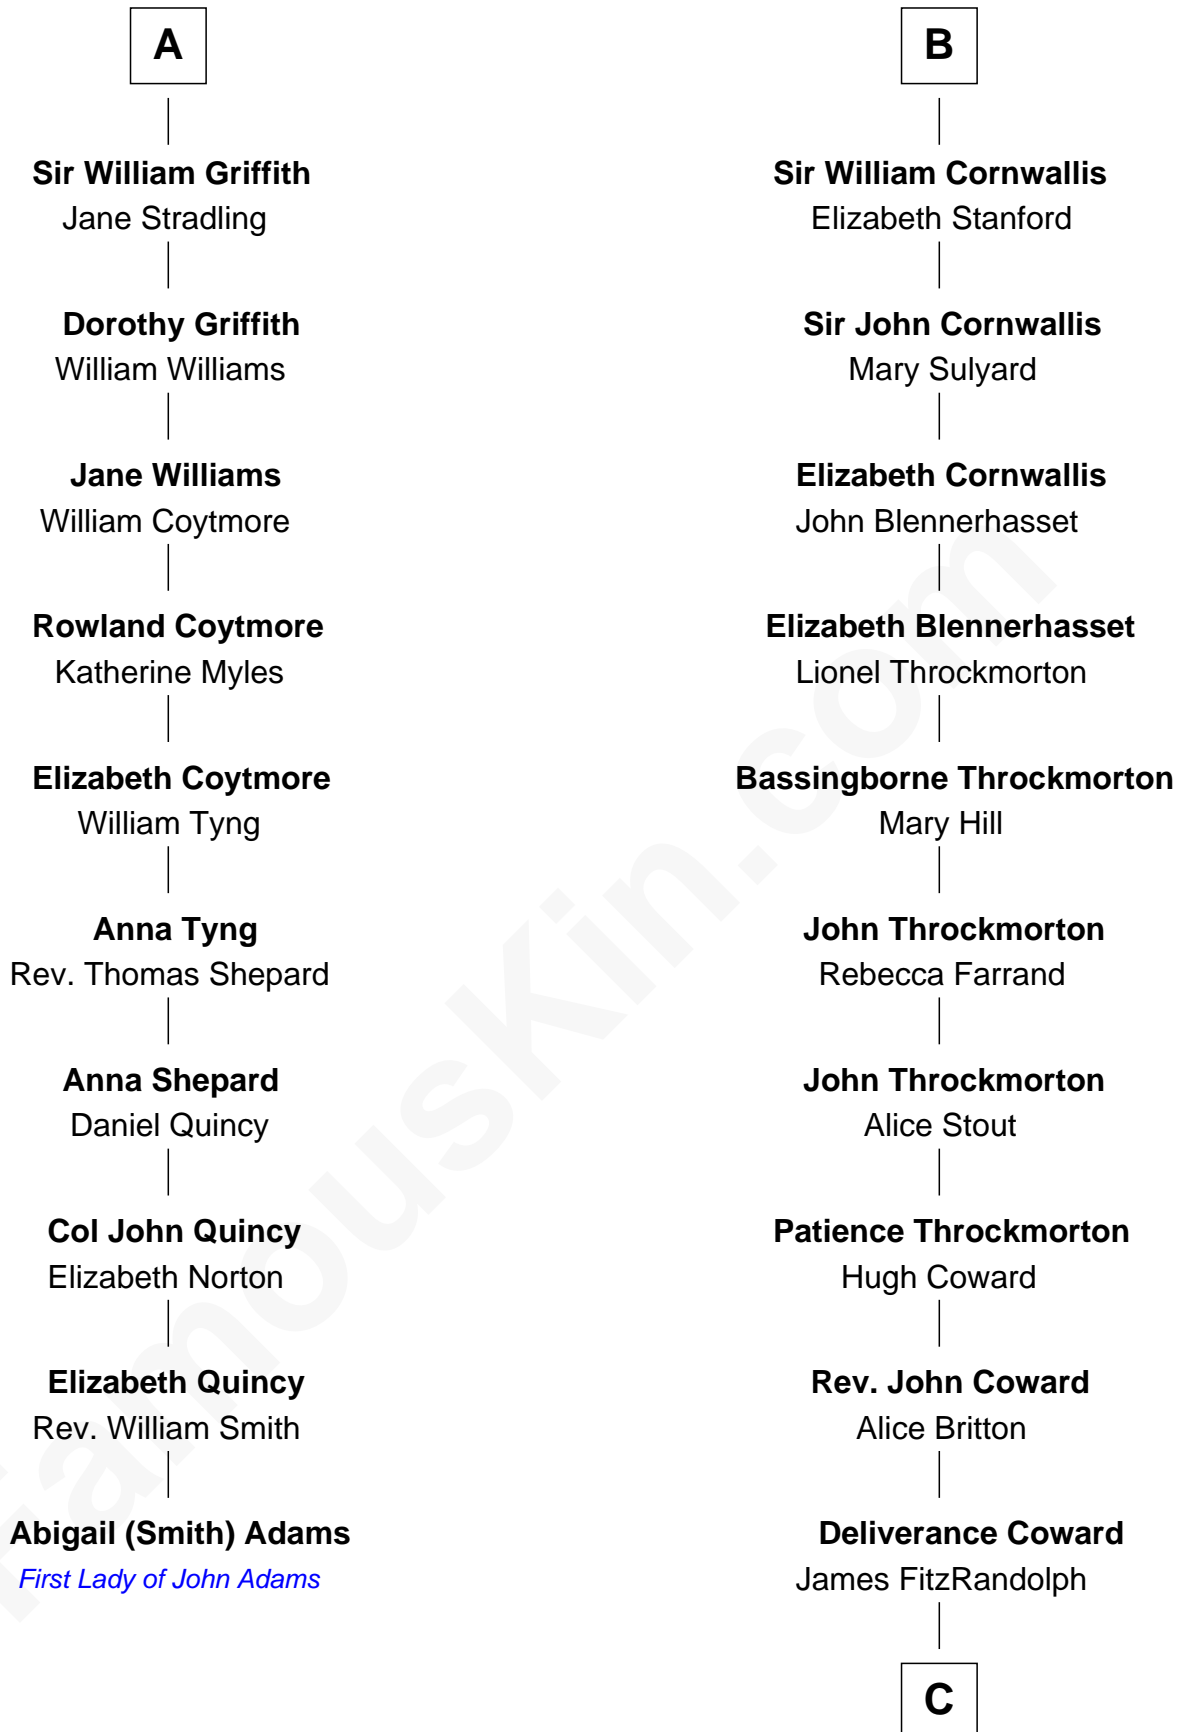

FamousKin.com

Relationship Chart of

Abigail (Smith) Adams

First Lady of President John Adams

16th cousin 4 times removed of

Ellen Louise (Axson) Wilson

First Lady of President Woodrow Wilson

C

Isaac FitzRandolph

Eleanor Hunter

Rebecca Longstreet FitzRandolph

Rev. Isaac Stockton Keith Axson

Rev. Samuel Edward Axson

Margaret Jane Hoyt

Ellen Louise (Axson) Wilson

First Lady of Woodrow Wilson