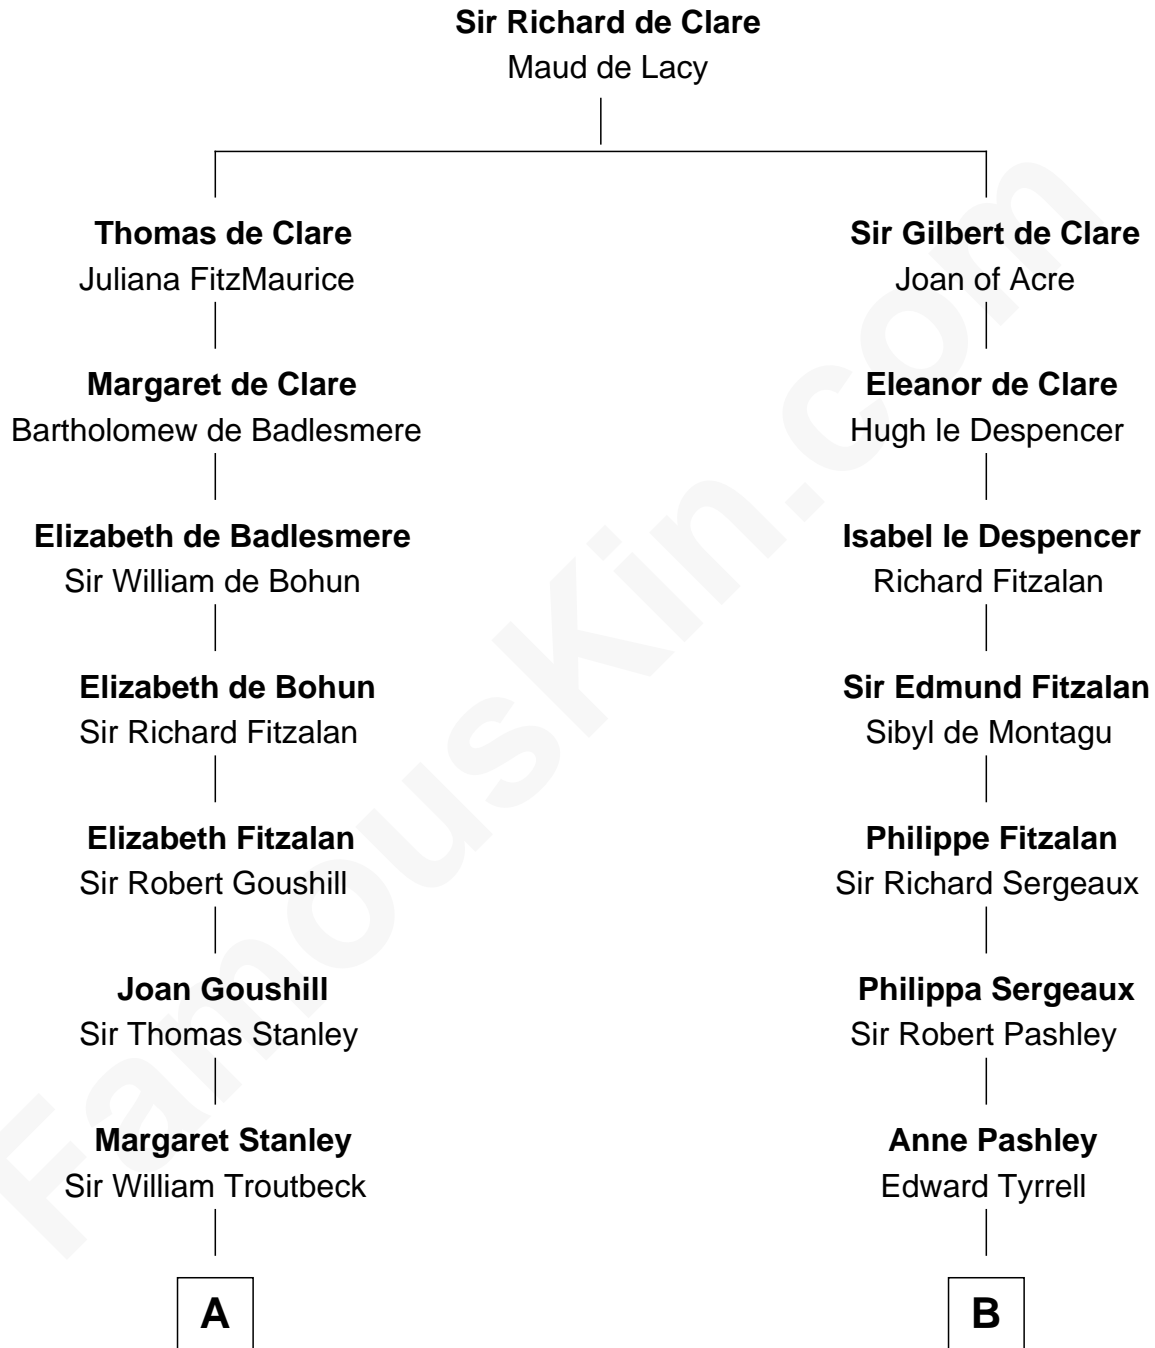

FamousKin.com

Relationship Chart of

Abigail (Smith) Adams

First Lady of President John Adams

17th cousin 4 times removed of

Ellen Louise (Axson) Wilson

First Lady of President Woodrow Wilson

C

Deliverance Coward

James FitzRandolph

Isaac FitzRandolph

Eleanor Hunter

Rebecca Longstreet FitzRandolph

Rev. Isaac Stockton Keith Axson

Rev. Samuel Edward Axson

Margaret Jane Hoyt

Ellen Louise (Axson) Wilson

First Lady of Woodrow Wilson