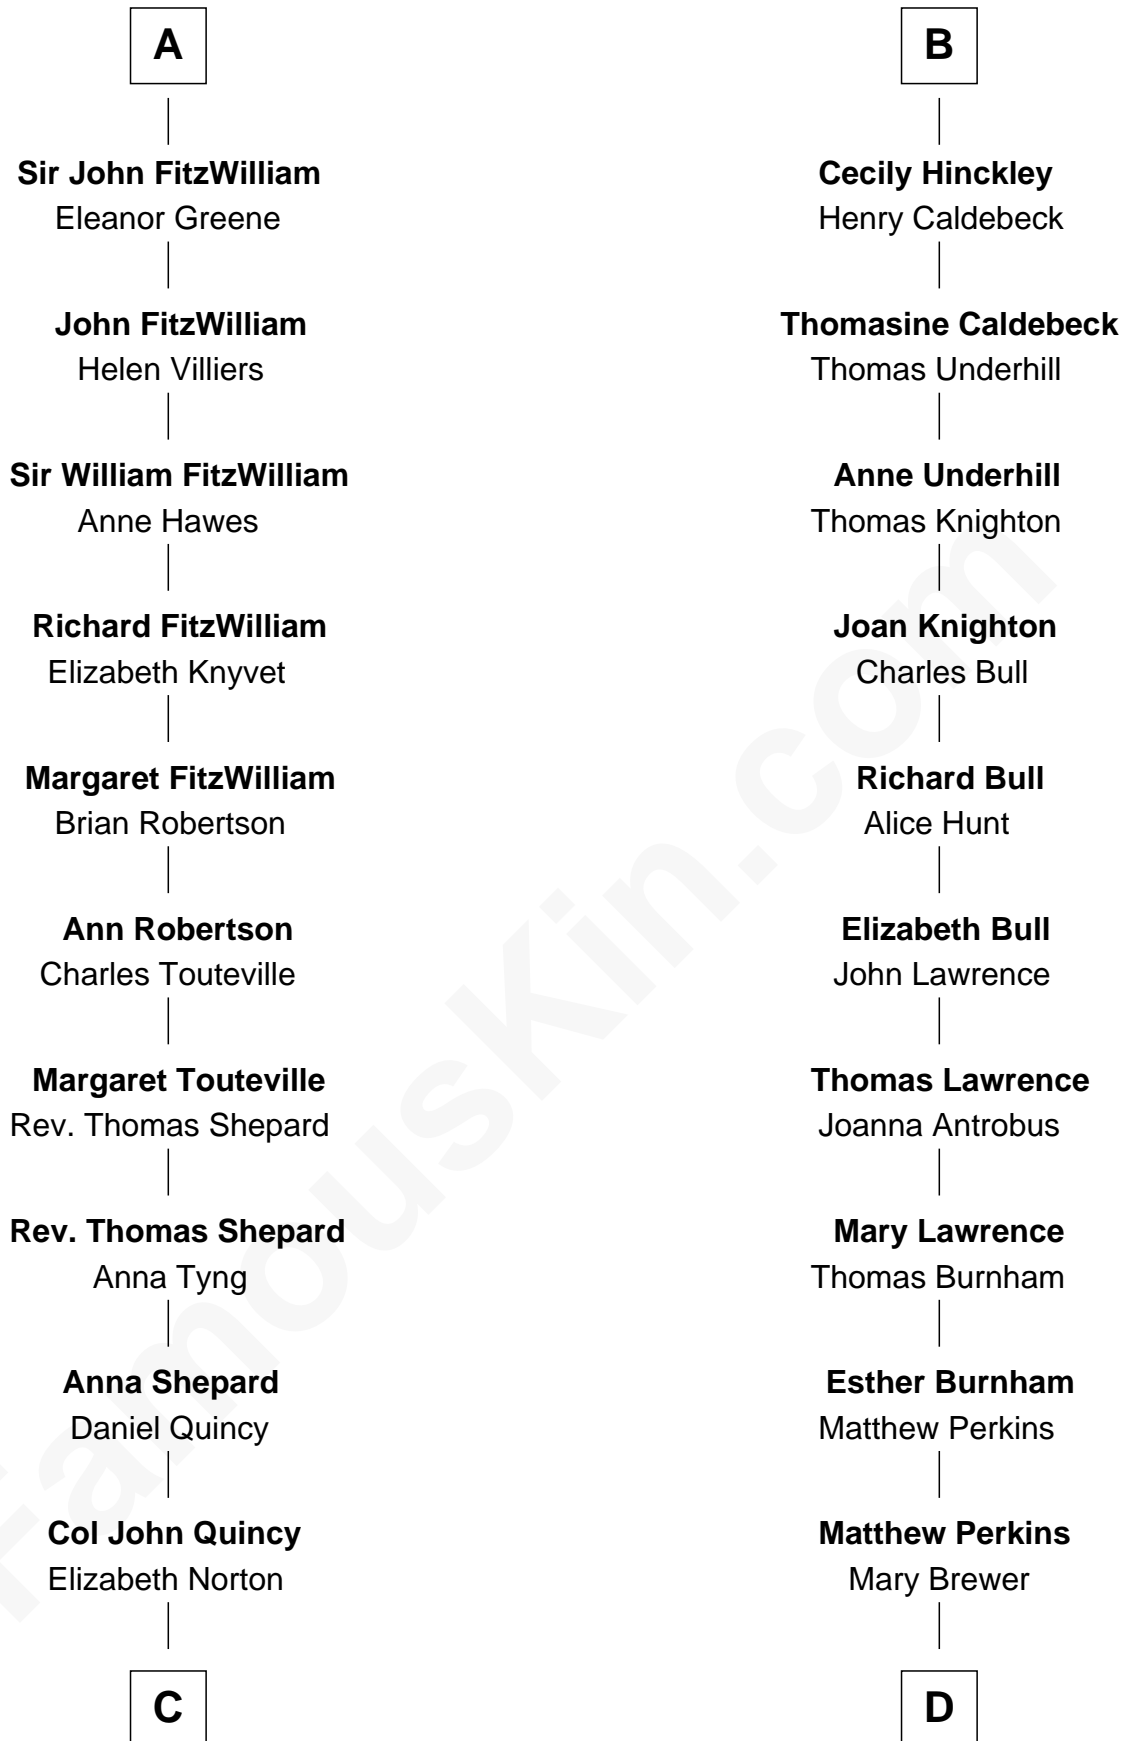

## Relationship Chart of

### Abigail (Smith) Adams

First Lady of President John Adams

18th cousin 3 times removed of

### Ellen Louise (Axson) Wilson

First Lady of President Woodrow Wilson

**C**

**Elizabeth Quincy**  
Rev. William Smith

**Abigail (Smith) Adams**  
*First Lady of John Adams*

**D**

**Abraham Perkins**  
Mary Sanborn