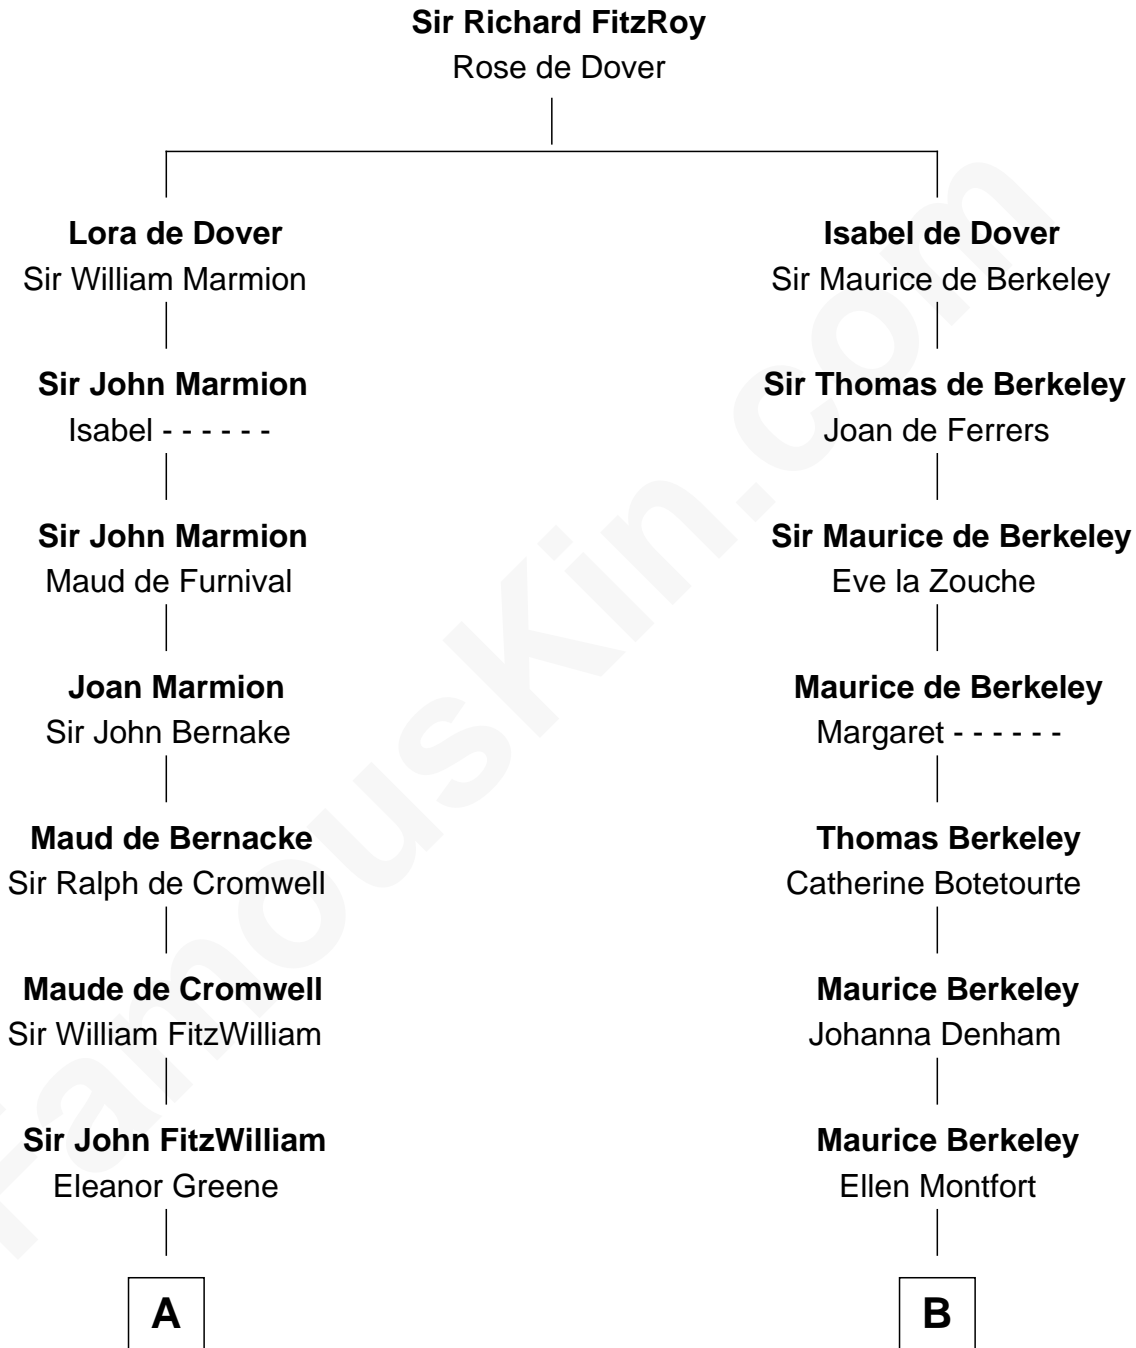

FamousKin.com

Relationship Chart of

Abigail (Smith) Adams

First Lady of President John Adams

17th cousin 1 time removed of

Samuel Prescott

Completed Paul Revere's Midnight Ride

C

Dr. Abel Prescott

Abigail Brigham

Samuel Prescott

Completed Paul Revere's Ride

FamousKin.com