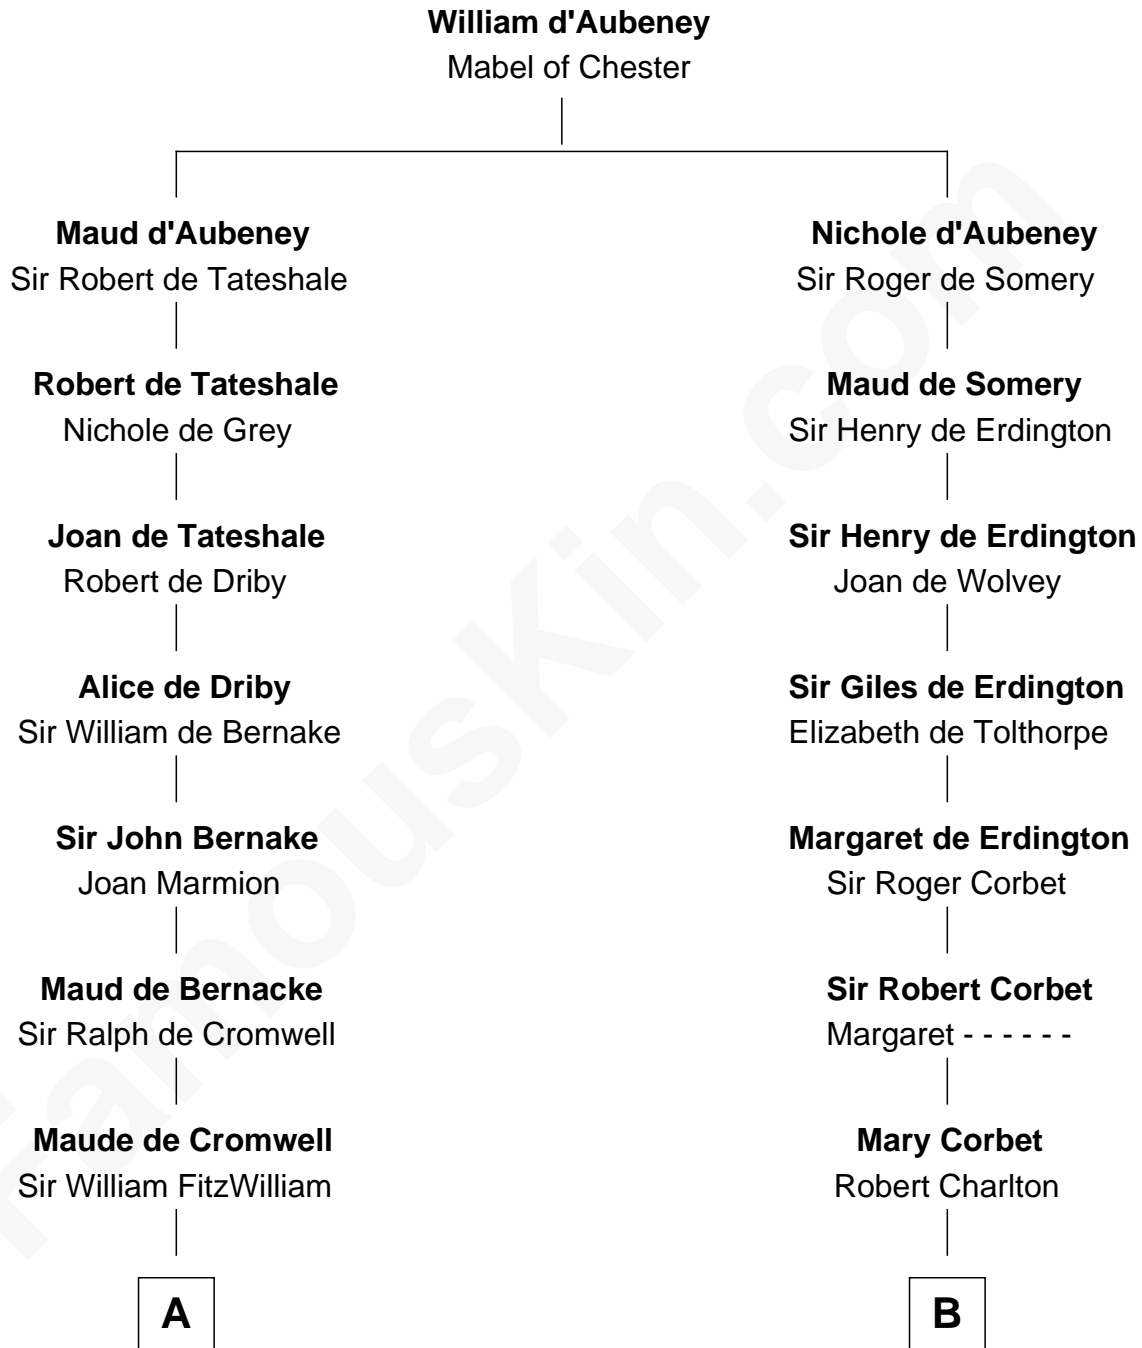

FamousKin.com

Relationship Chart of

Abigail (Smith) Adams

First Lady of President John Adams

16th cousin 2 times removed of

Samuel Prescott

Completed Paul Revere's Midnight Ride

C