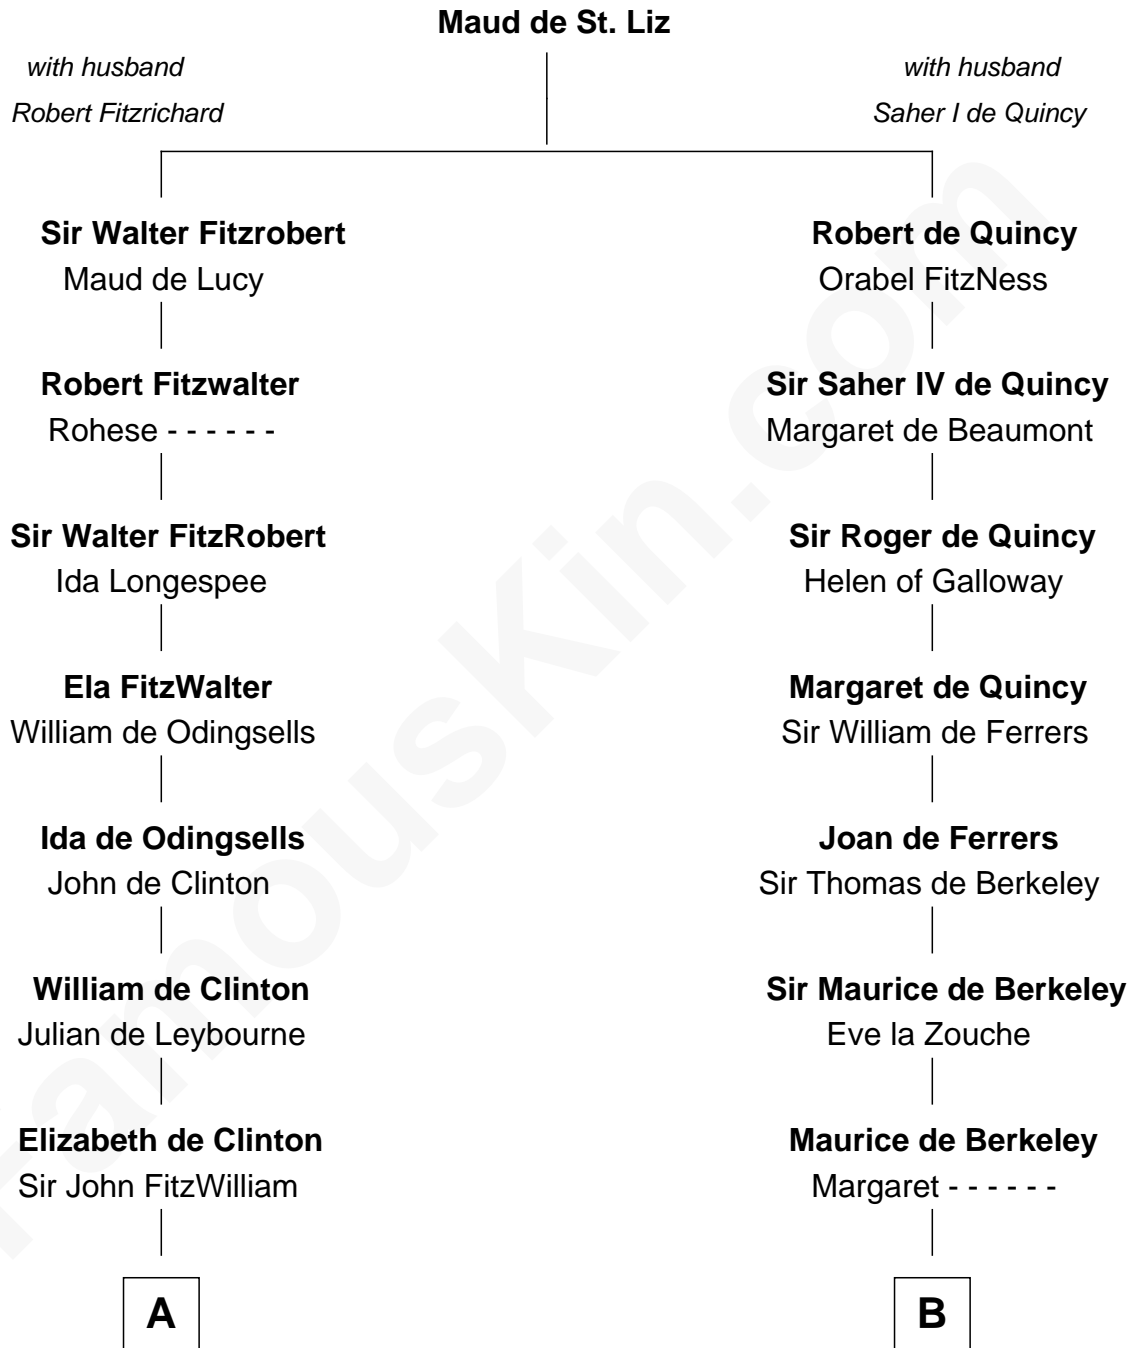

## Relationship Chart of

### Abigail (Smith) Adams

First Lady of President John Adams

19th cousin 2 times removed of

**Samuel Prescott**

Completed Paul Revere's Midnight Ride

**C**

**Col John Quincy**  
Elizabeth Norton

**Elizabeth Quincy**  
Rev. William Smith