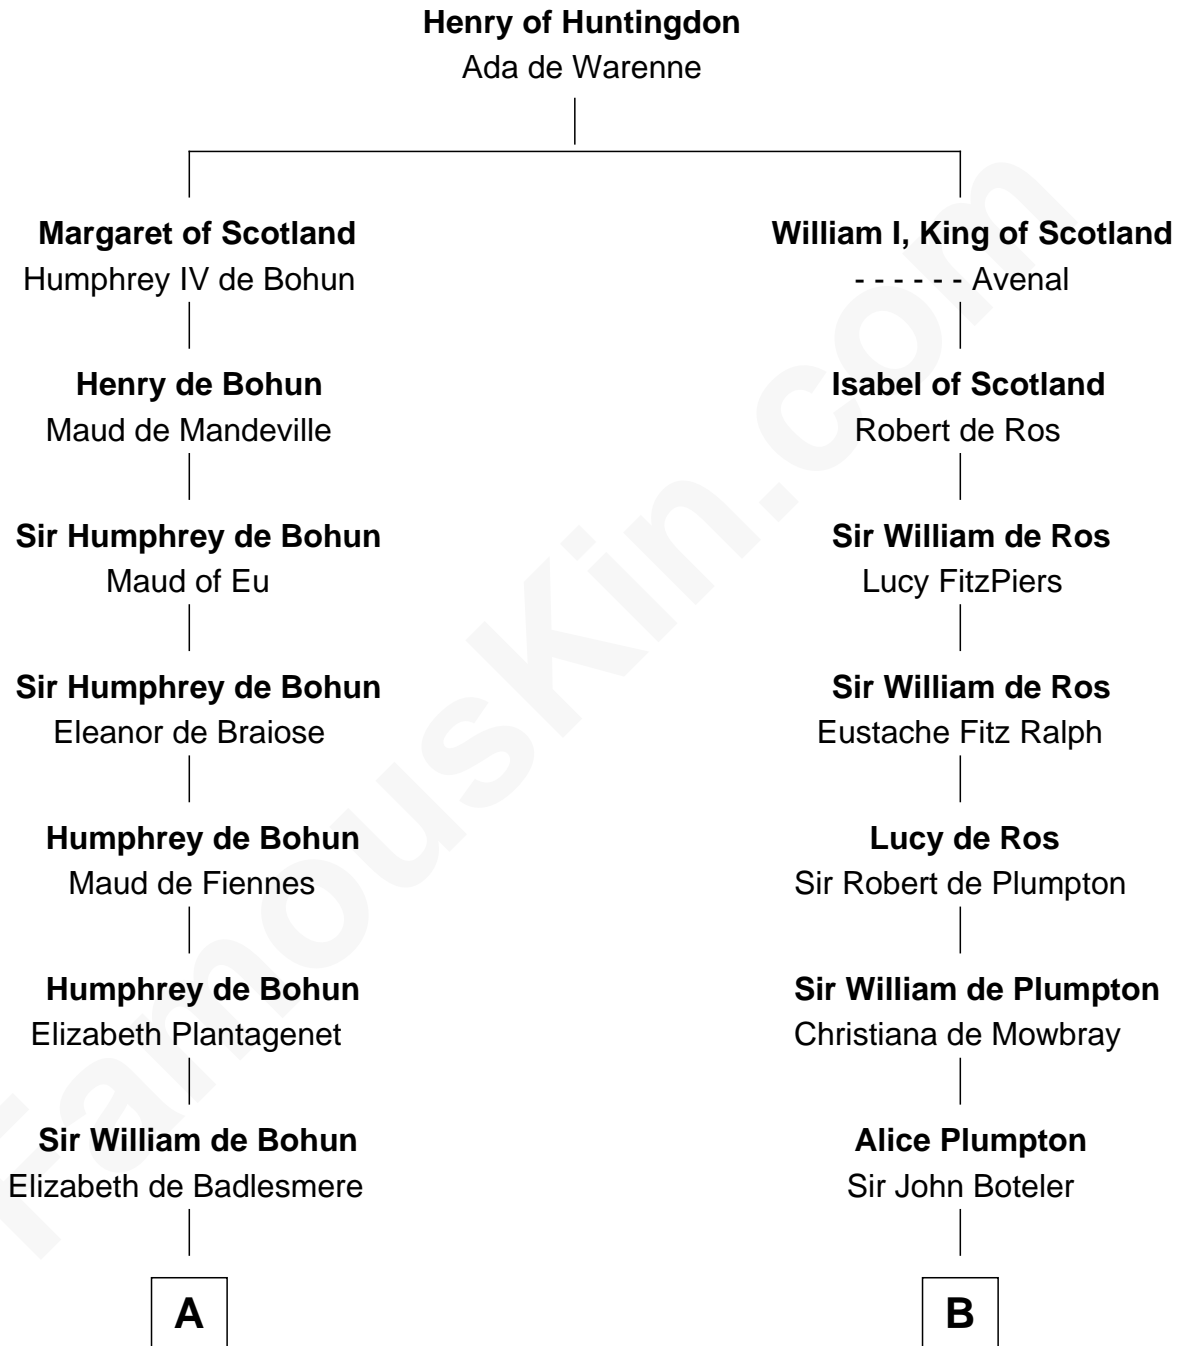

FamousKin.com

Relationship Chart of

Abigail (Smith) Adams

First Lady of President John Adams

19th cousin 2 times removed of

Samuel Prescott

Completed Paul Revere's Midnight Ride

C

Dr. Abel Prescott
Abigail Brigham

Samuel Prescott
Completed Paul Revere's Ride

FamousKin.com