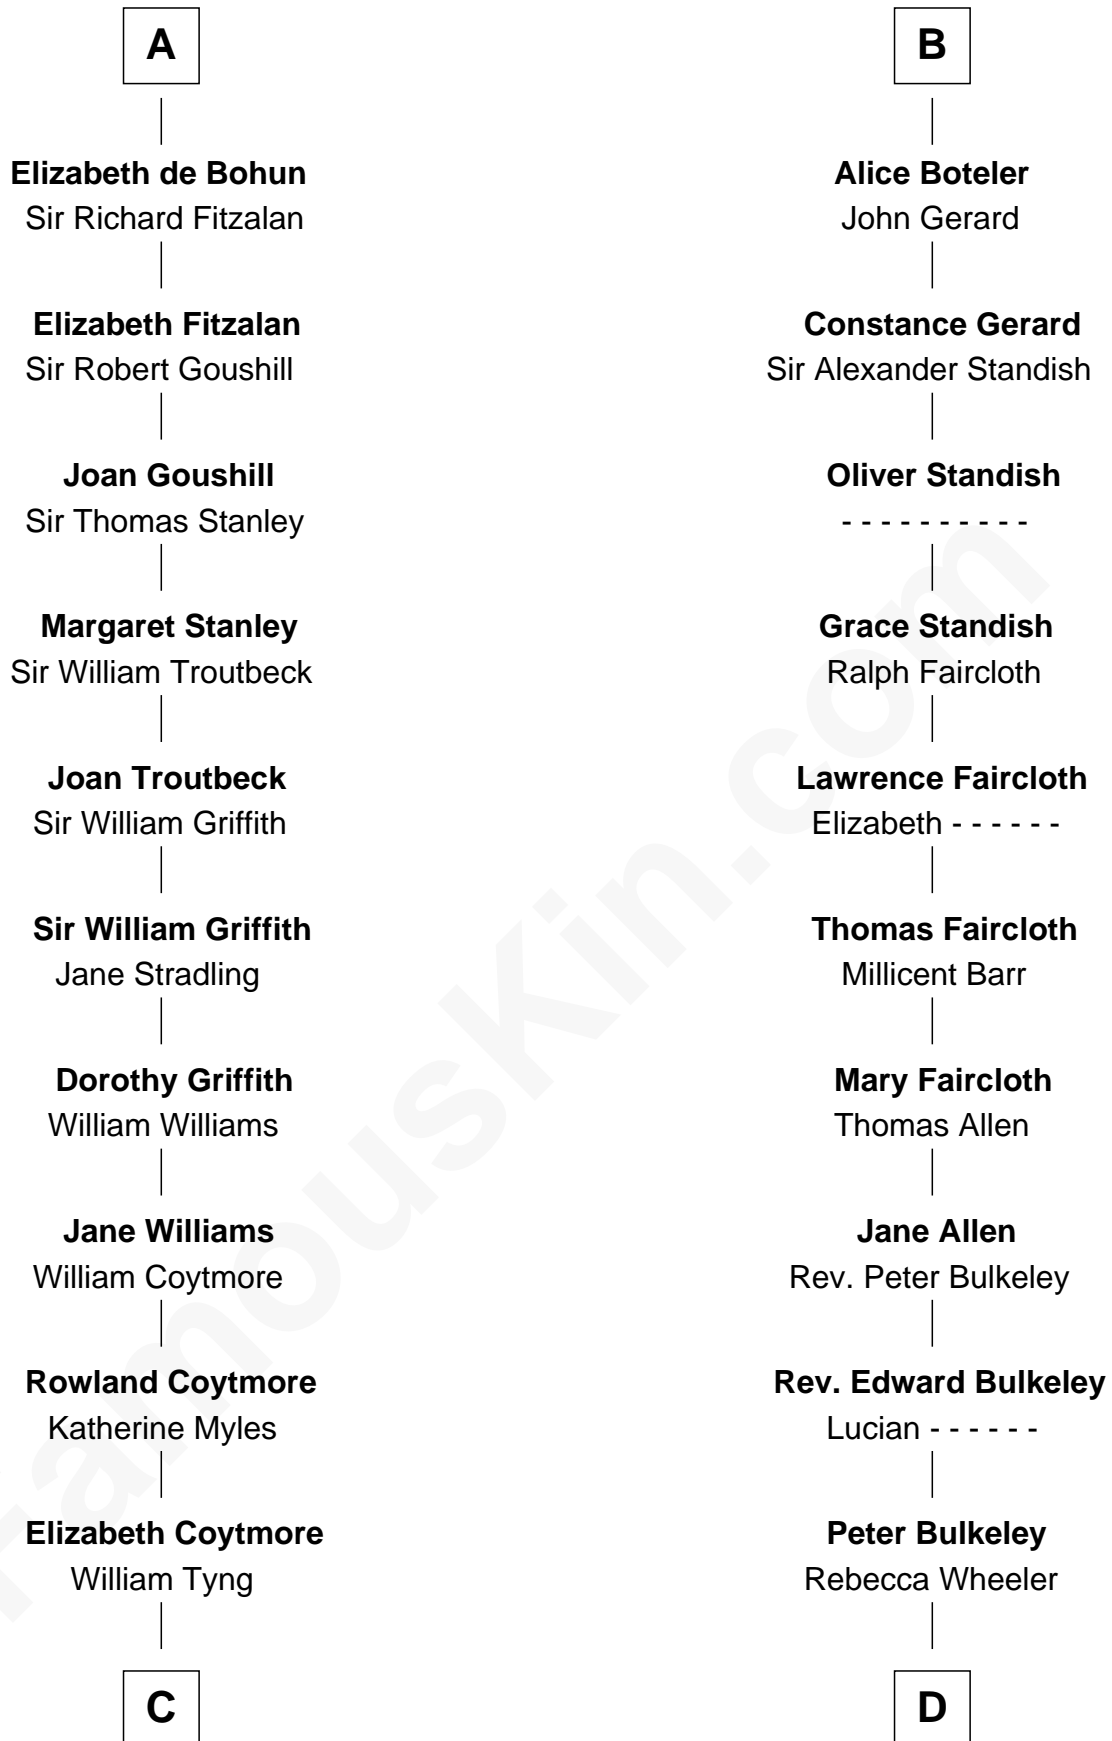

FamousKin.com

Relationship Chart of

Abigail (Smith) Adams

First Lady of President John Adams

19th cousin 2 times removed of

Samuel Prescott

Completed Paul Revere's Midnight Ride

C