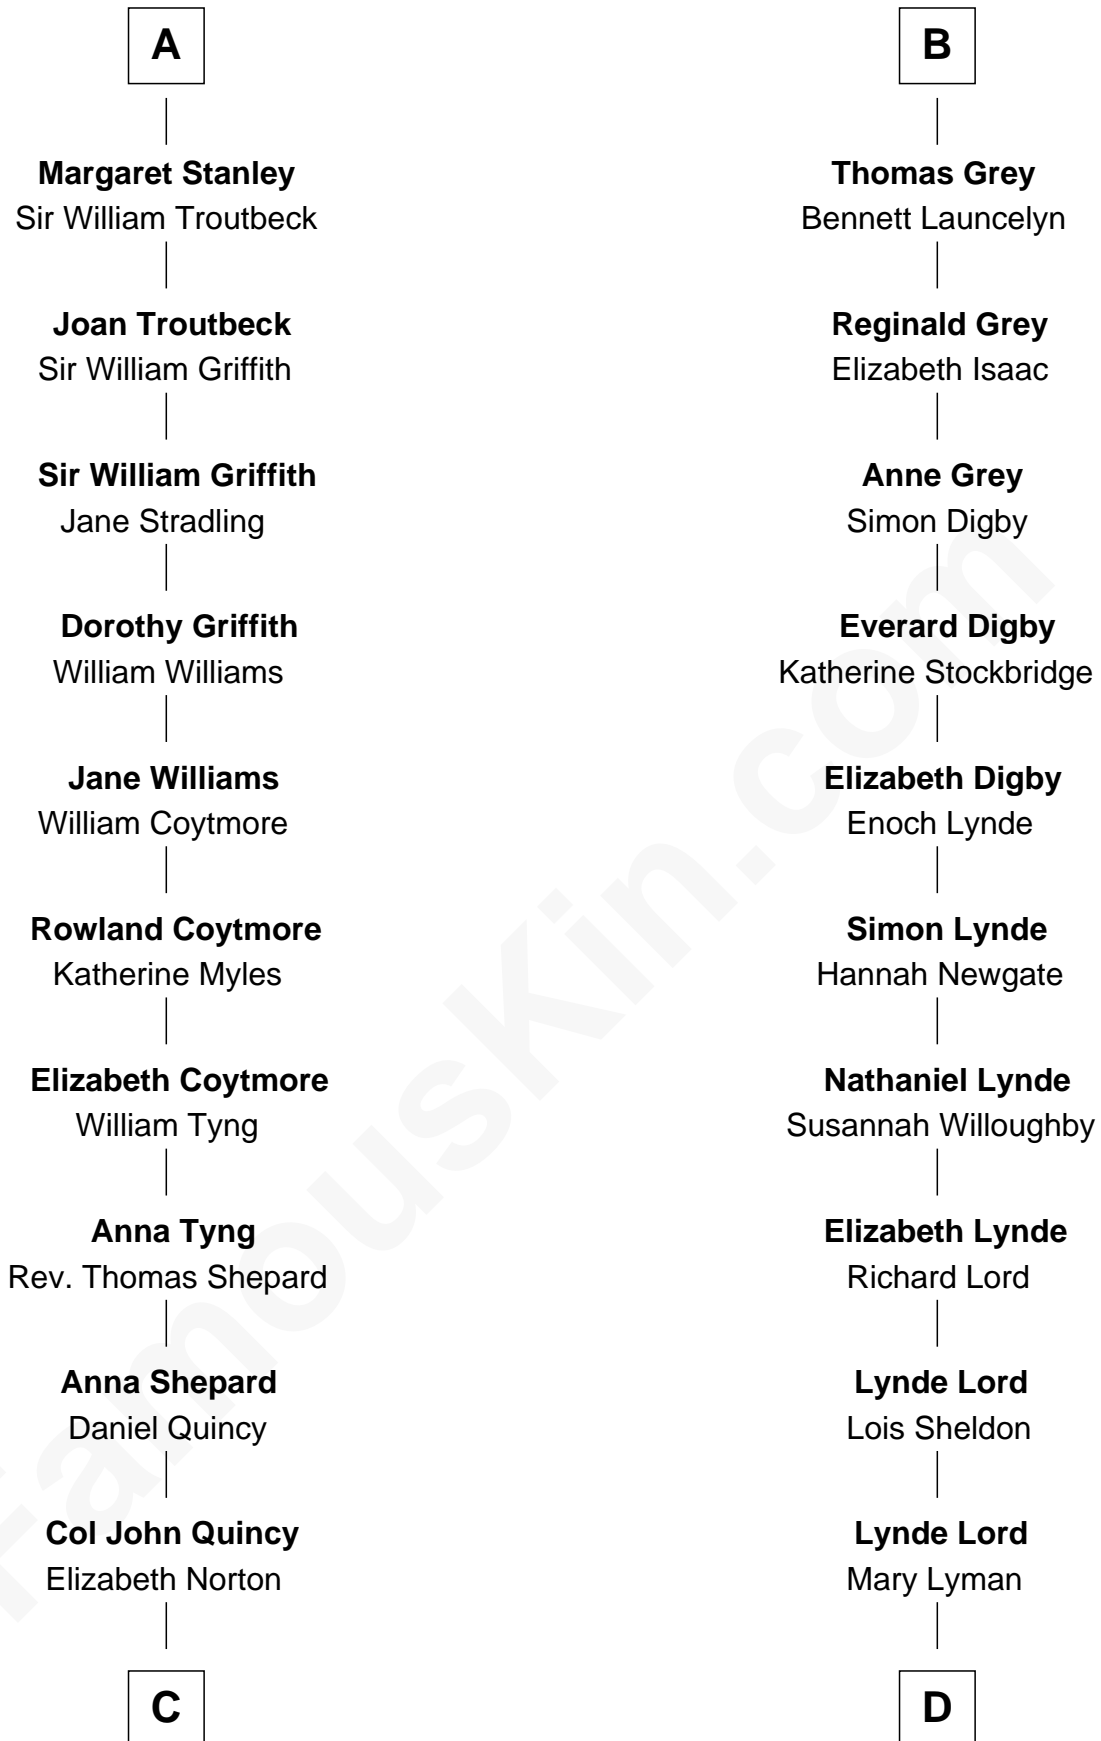

FamousKin.com

Relationship Chart of

Abigail (Smith) Adams

First Lady of President John Adams

18th cousin 1 time removed of

J.P. Morgan

American Banker and Art Collector

C

Elizabeth Quincy
Rev. William Smith

Abigail (Smith) Adams
First Lady of John Adams

D

Mary Sheldon Lord
John Pierpont

Juliet Pierpont
Junius Spencer Morgan

J.P. Morgan
American Banker and Art Collector

FamousKin.com