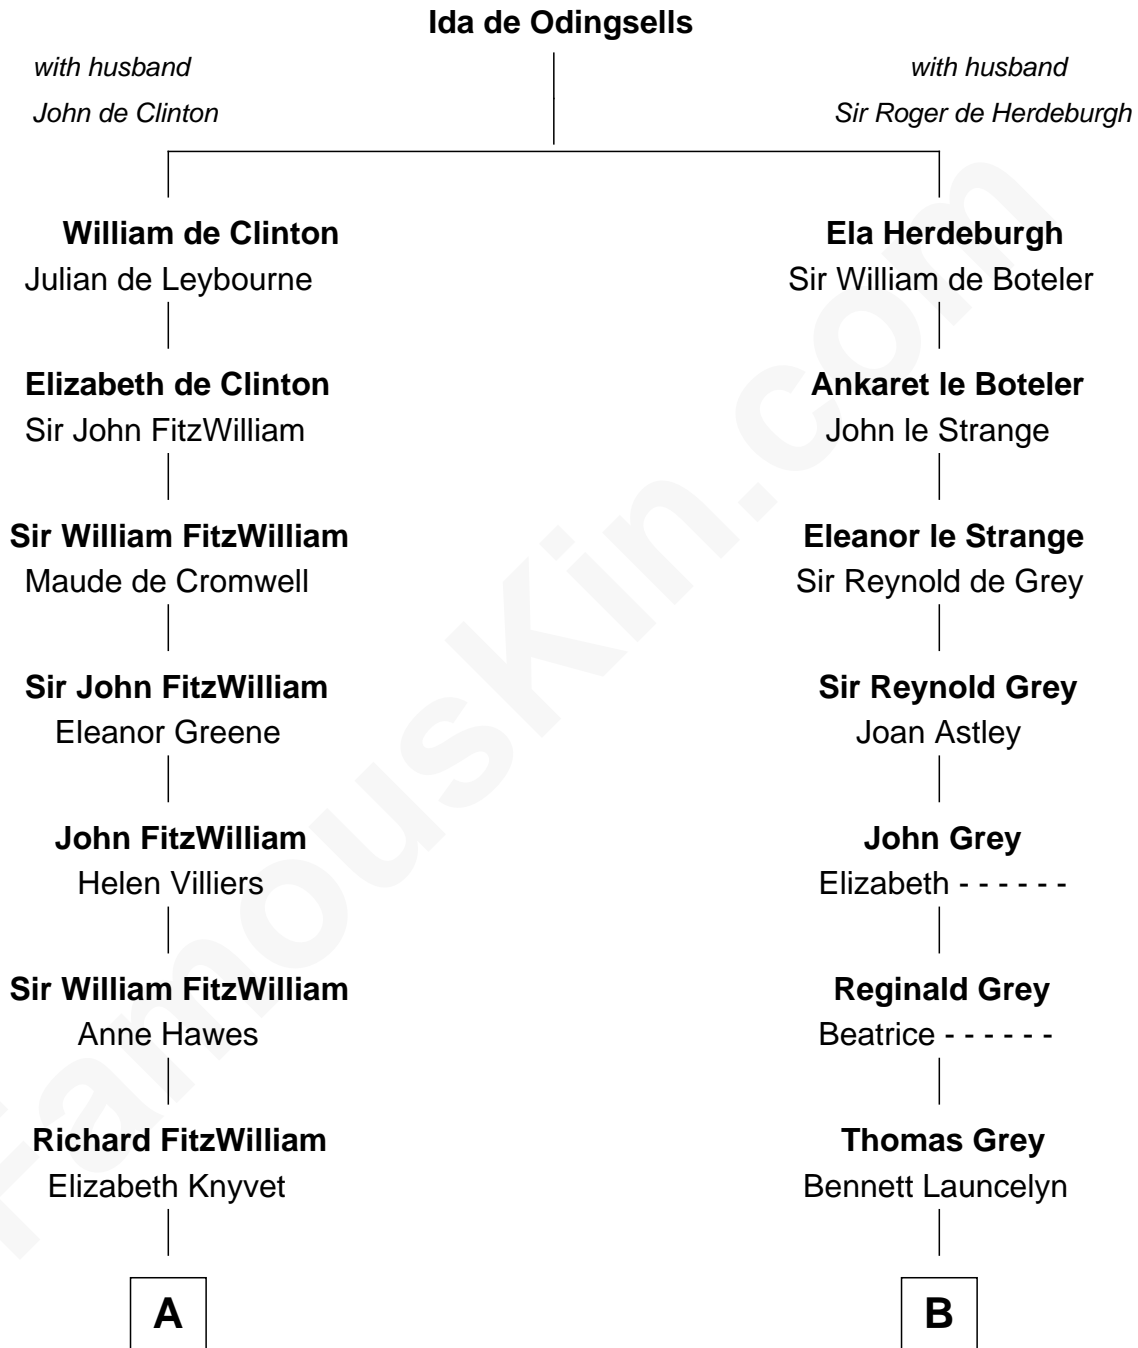

FamousKin.com

Relationship Chart of

Abigail (Smith) Adams

First Lady of President John Adams

14th cousin 4 times removed of

J.P. Morgan

American Banker and Art Collector

C