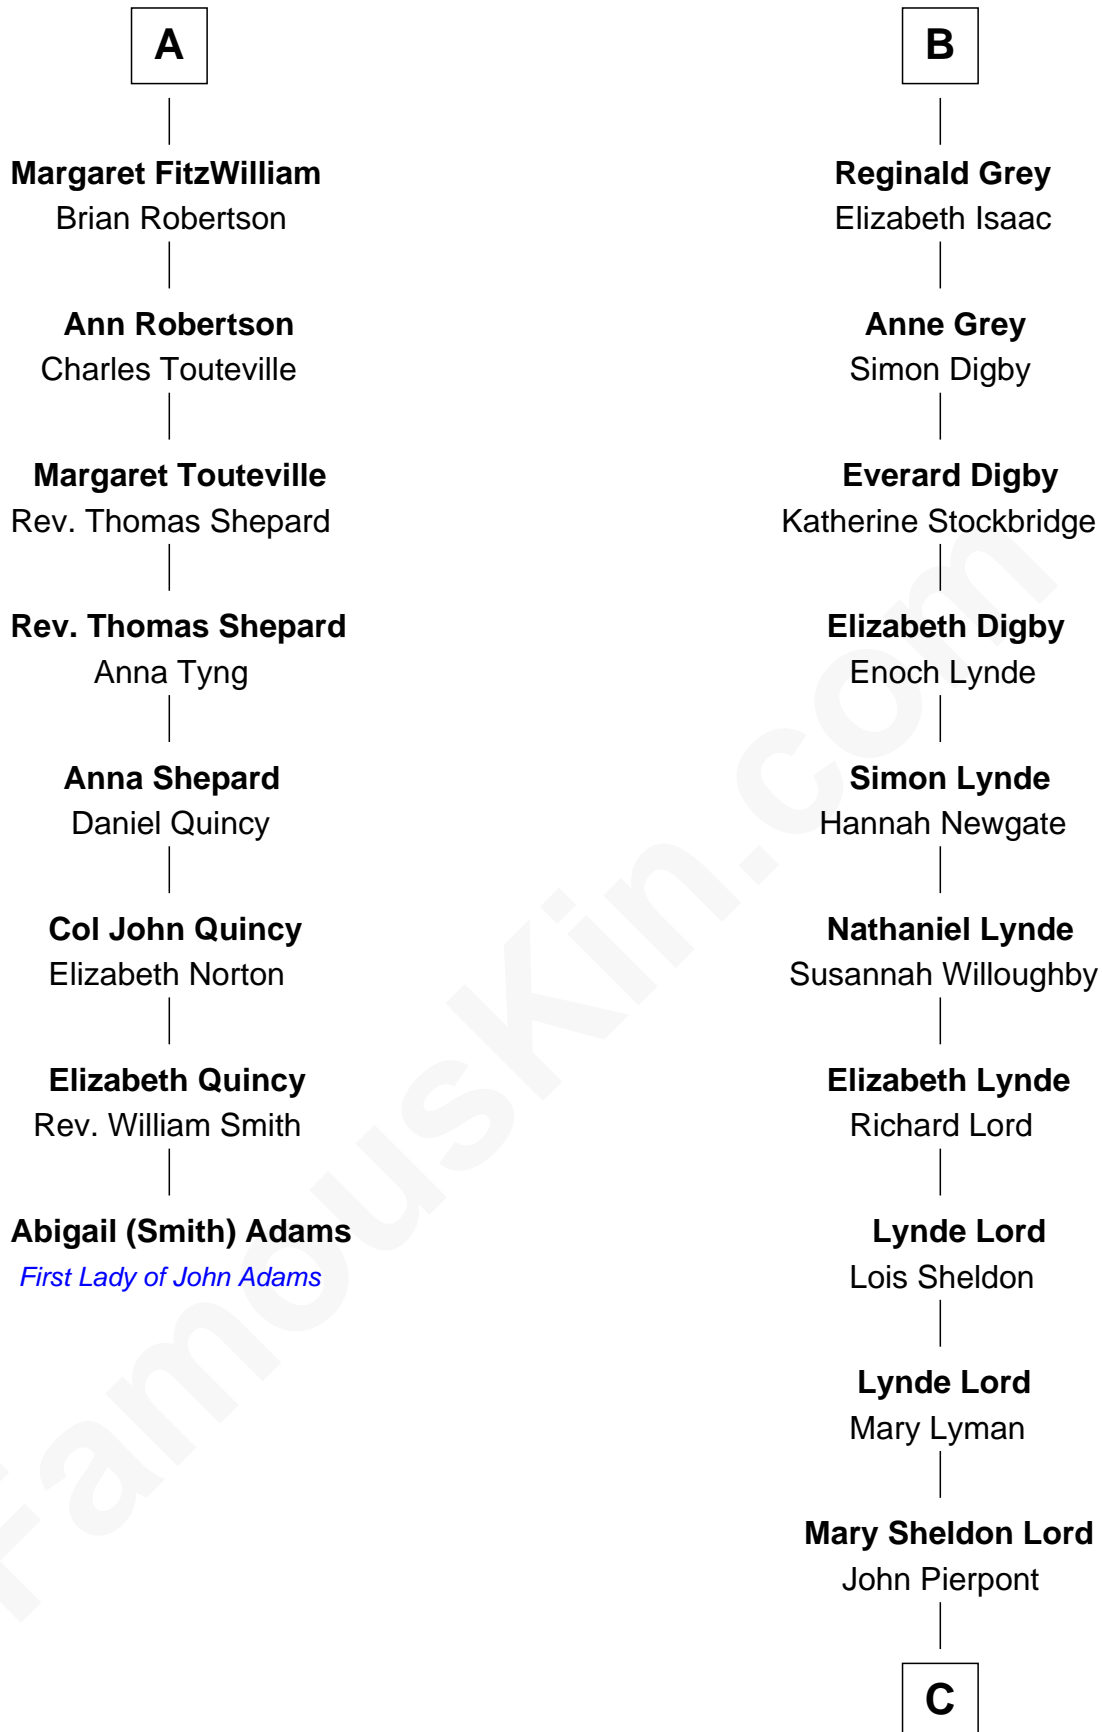

FamousKin.com

Relationship Chart of

Abigail (Smith) Adams

First Lady of President John Adams

14th cousin 4 times removed of

J.P. Morgan

American Banker and Art Collector

C