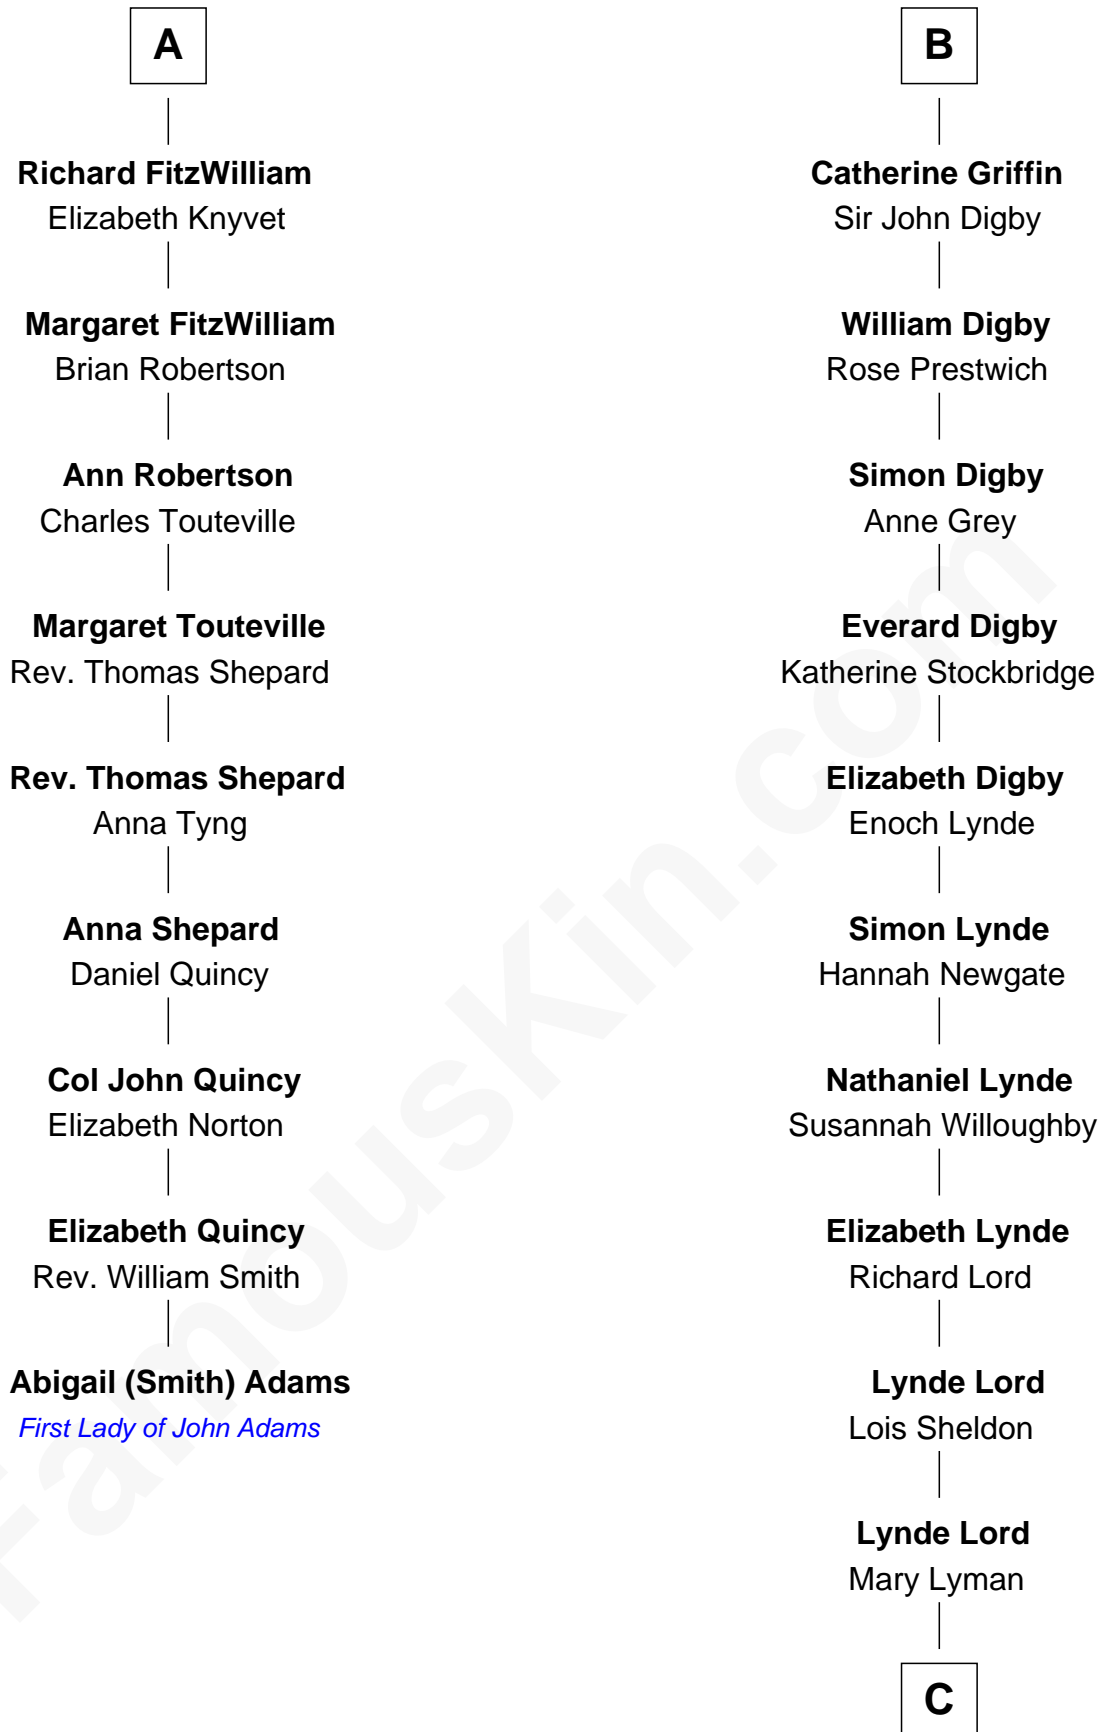

FamousKin.com

Relationship Chart of

Abigail (Smith) Adams

First Lady of President John Adams

15th cousin 4 times removed of

J.P. Morgan

American Banker and Art Collector

C

—
Mary Sheldon Lord

John Pierpont

—
Juliet Pierpont

Junius Spencer Morgan

—
J.P. Morgan

American Banker and Art Collector

FamousKin.com