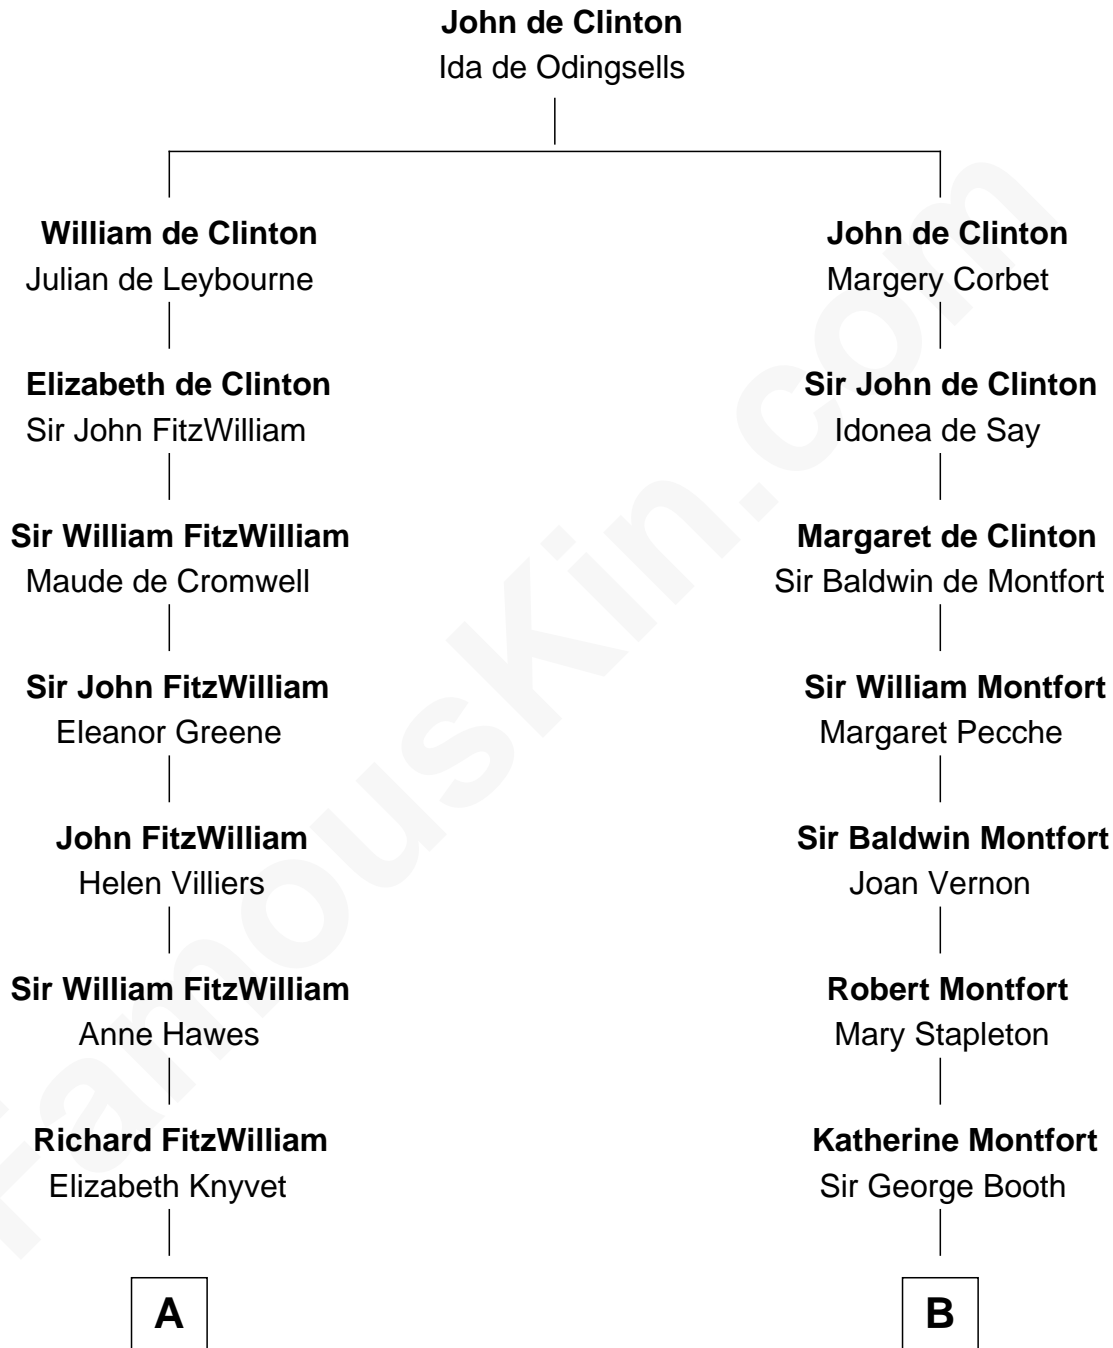

FamousKin.com

Relationship Chart of

Abigail (Smith) Adams

First Lady of President John Adams

14th cousin 4 times removed of

Stephen A. Douglas

Participated in Lincoln-Douglas Debates